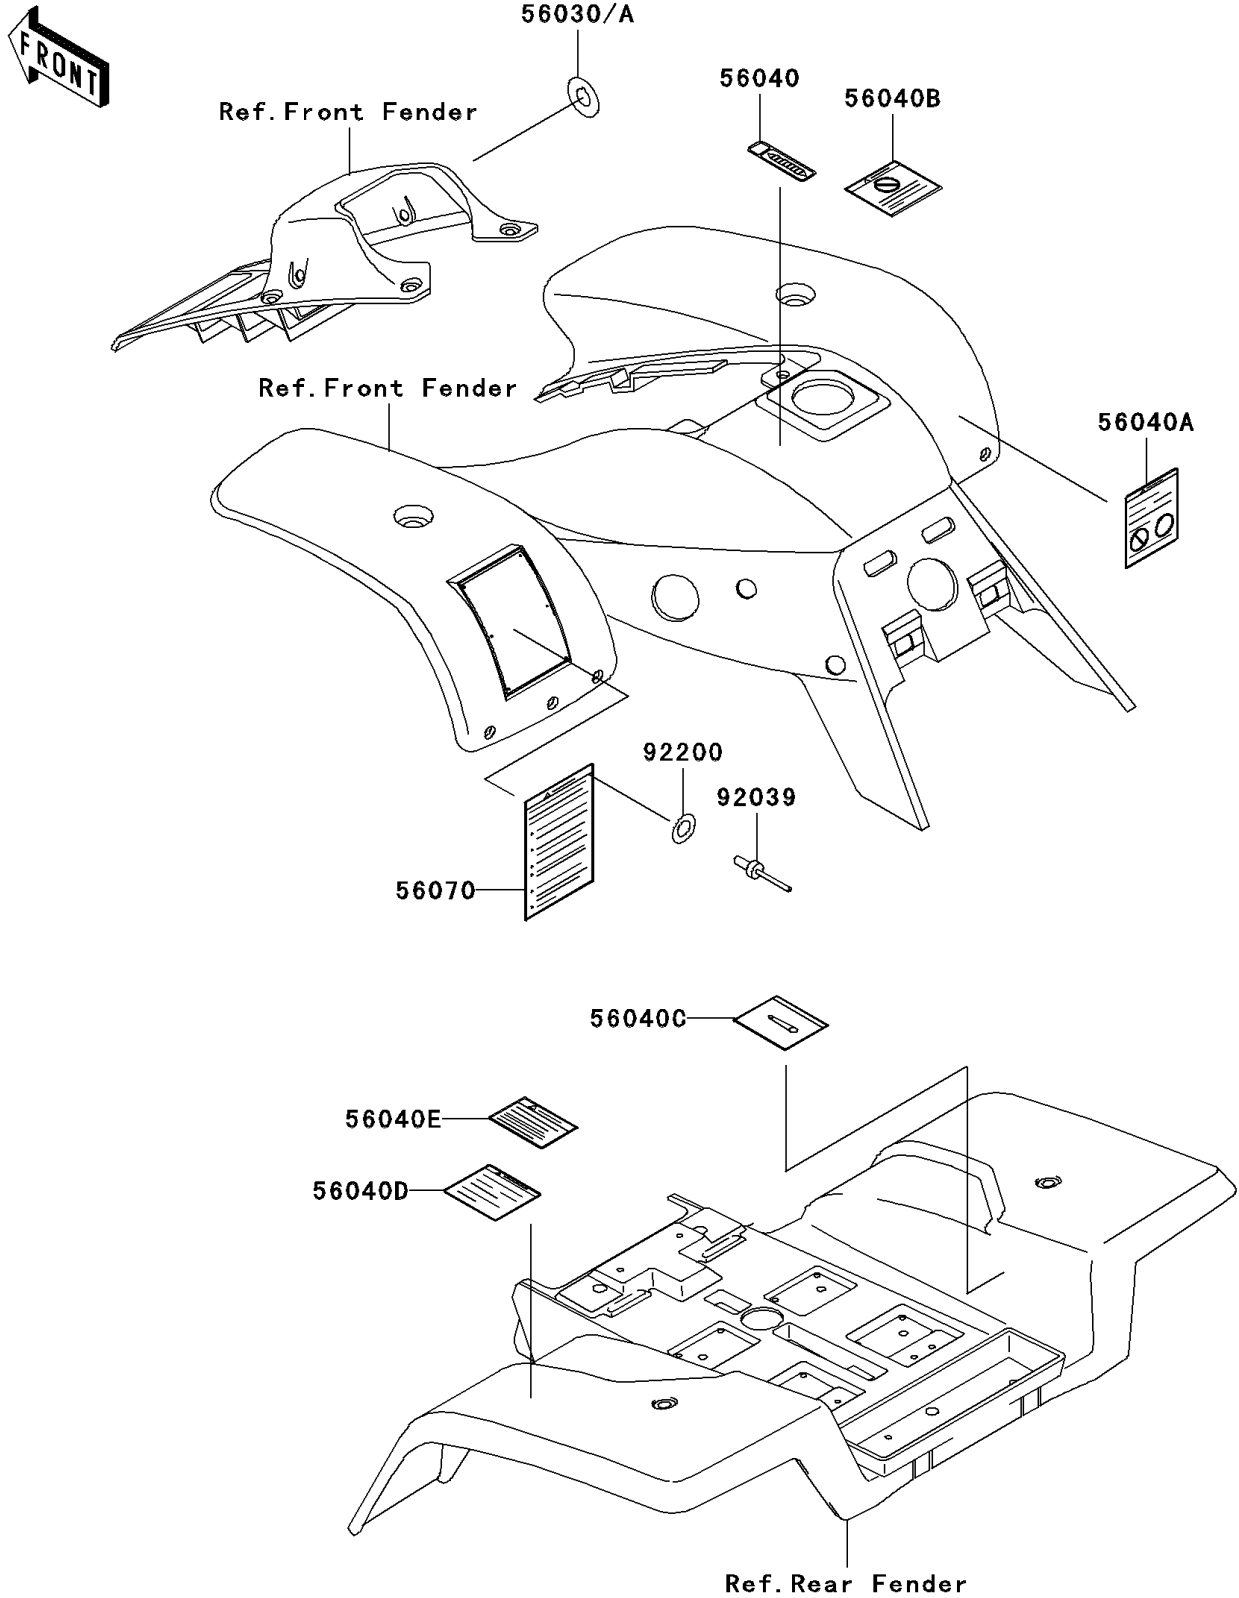

# 2001 Mojave 250 PARTS DIAGRAM

Labels

F2860

## 2001 Mojave 250 PARTS LIST

### Labels

ITEM NAME	PART NUMBER	QUANTITY
LABEL,IGNITION SWITCH (Ref # 56030A)	56030-1086	1
LABEL-WARNING,SHIFT PATTERN (Ref # 56040)	56040-1201	1
LABEL-WARNING,TRANSPORT (Ref # 56040A)	56040-1261	1
LABEL-WARNING,UNDER 16 (Ref # 56040B)	56040-1276	1
LABEL-WARNING,CHAIN SLACK (Ref # 56040C)	56040-1289	1
LABEL-WARNING,TIRE PRESSURE (Ref # 56040D)	56040-1290	1
LABEL-WARNING,MAX VEHICLE LOAD (Ref # 56040E)	56040-1291	1
LABEL-WARNING,SERIOUS INJURY (Ref # 56070)	56070-1151	1
RIVET,3.2X8 (Ref # 92039)	92039-3763	6
WASHER,3.5X8X1 (Ref # 92200)	92200-1251	6