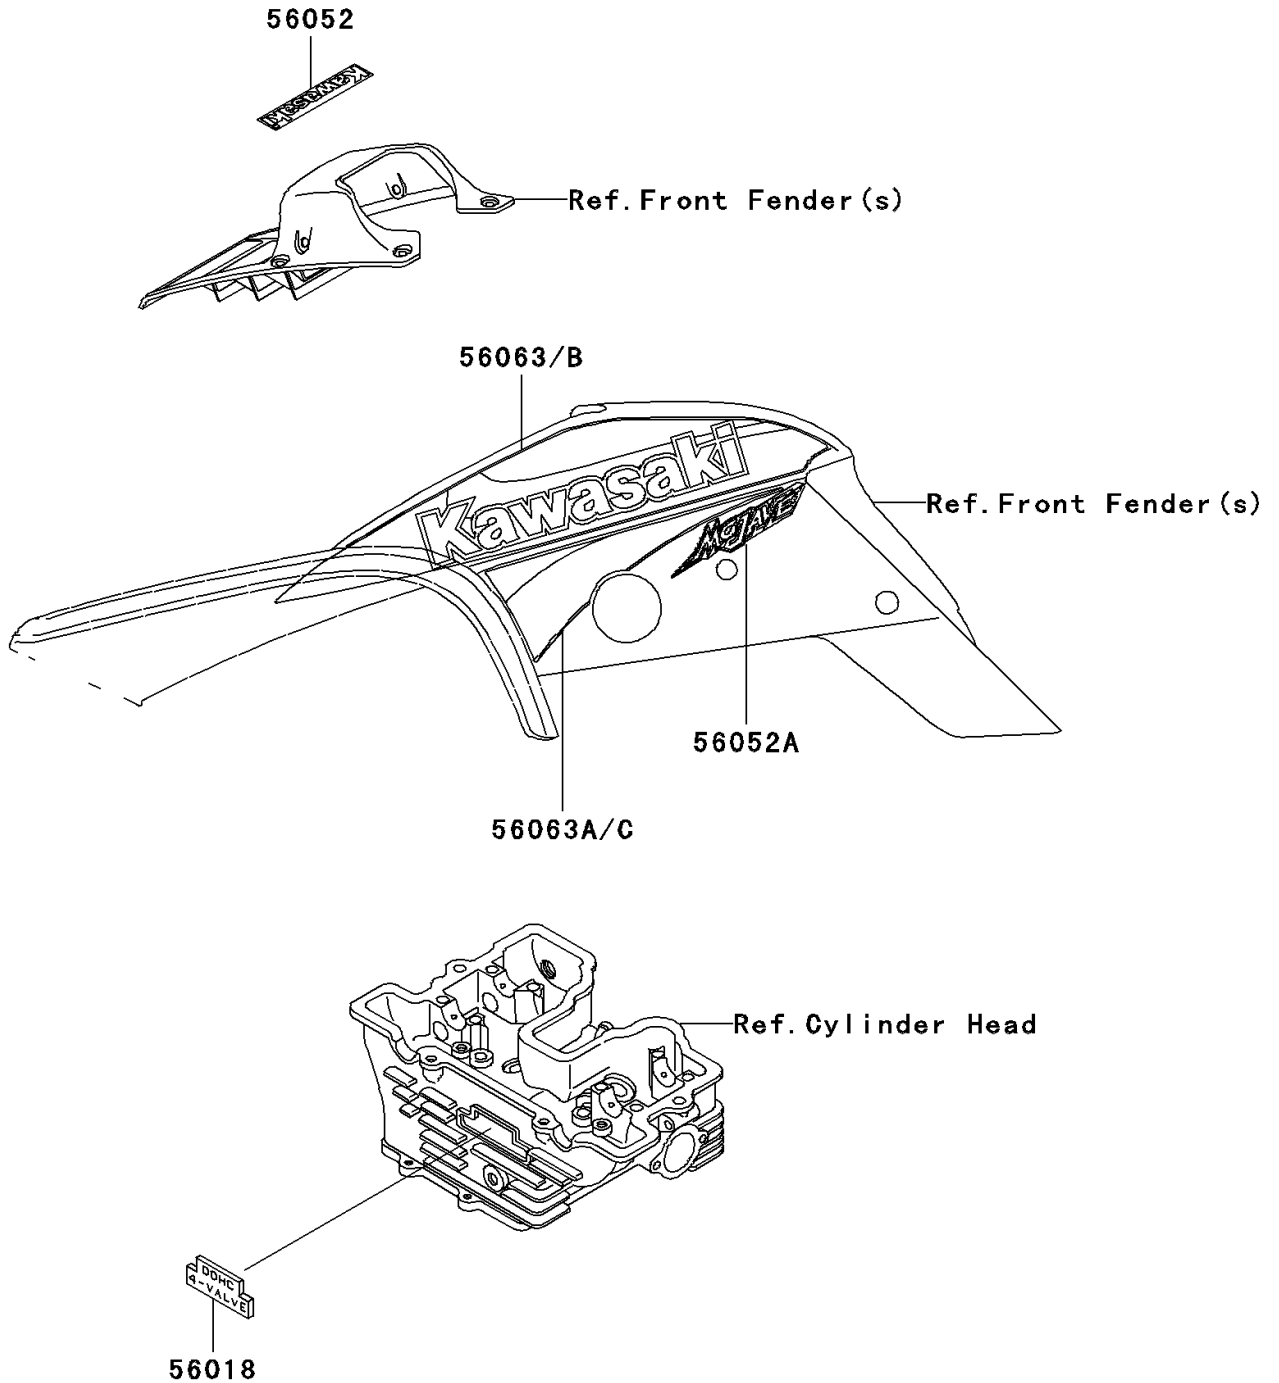

2001 Mojave 250 PARTS DIAGRAM

Decals(KSF250-A15)

F2861

2001 Mojave 250 PARTS LIST

Decals(KSF250-A15)

ITEM NAME	PART NUMBER	QUANTITY
MARK,CYLINDER HEAD (Ref # 56018)	56018-1483	1
MARK,FR FENDER COVER,KAWASAKI (Ref # 56052)	56052-1099	1
MARK,FR FENDER,MOJAVE (Ref # 56052A)	56052-1314	2
PATTERN,FR FENDER,UPP,LH (Ref # 56063)	56063-1886	1
PATTERN,FR FENDER,LWR,LH (Ref # 56063A)	56063-1887	1
PATTERN,FR FENDER,UPP,RH (Ref # 56063B)	56063-1888	1
PATTERN,FR FENDER,LWR,RH (Ref # 56063C)	56063-1889	1