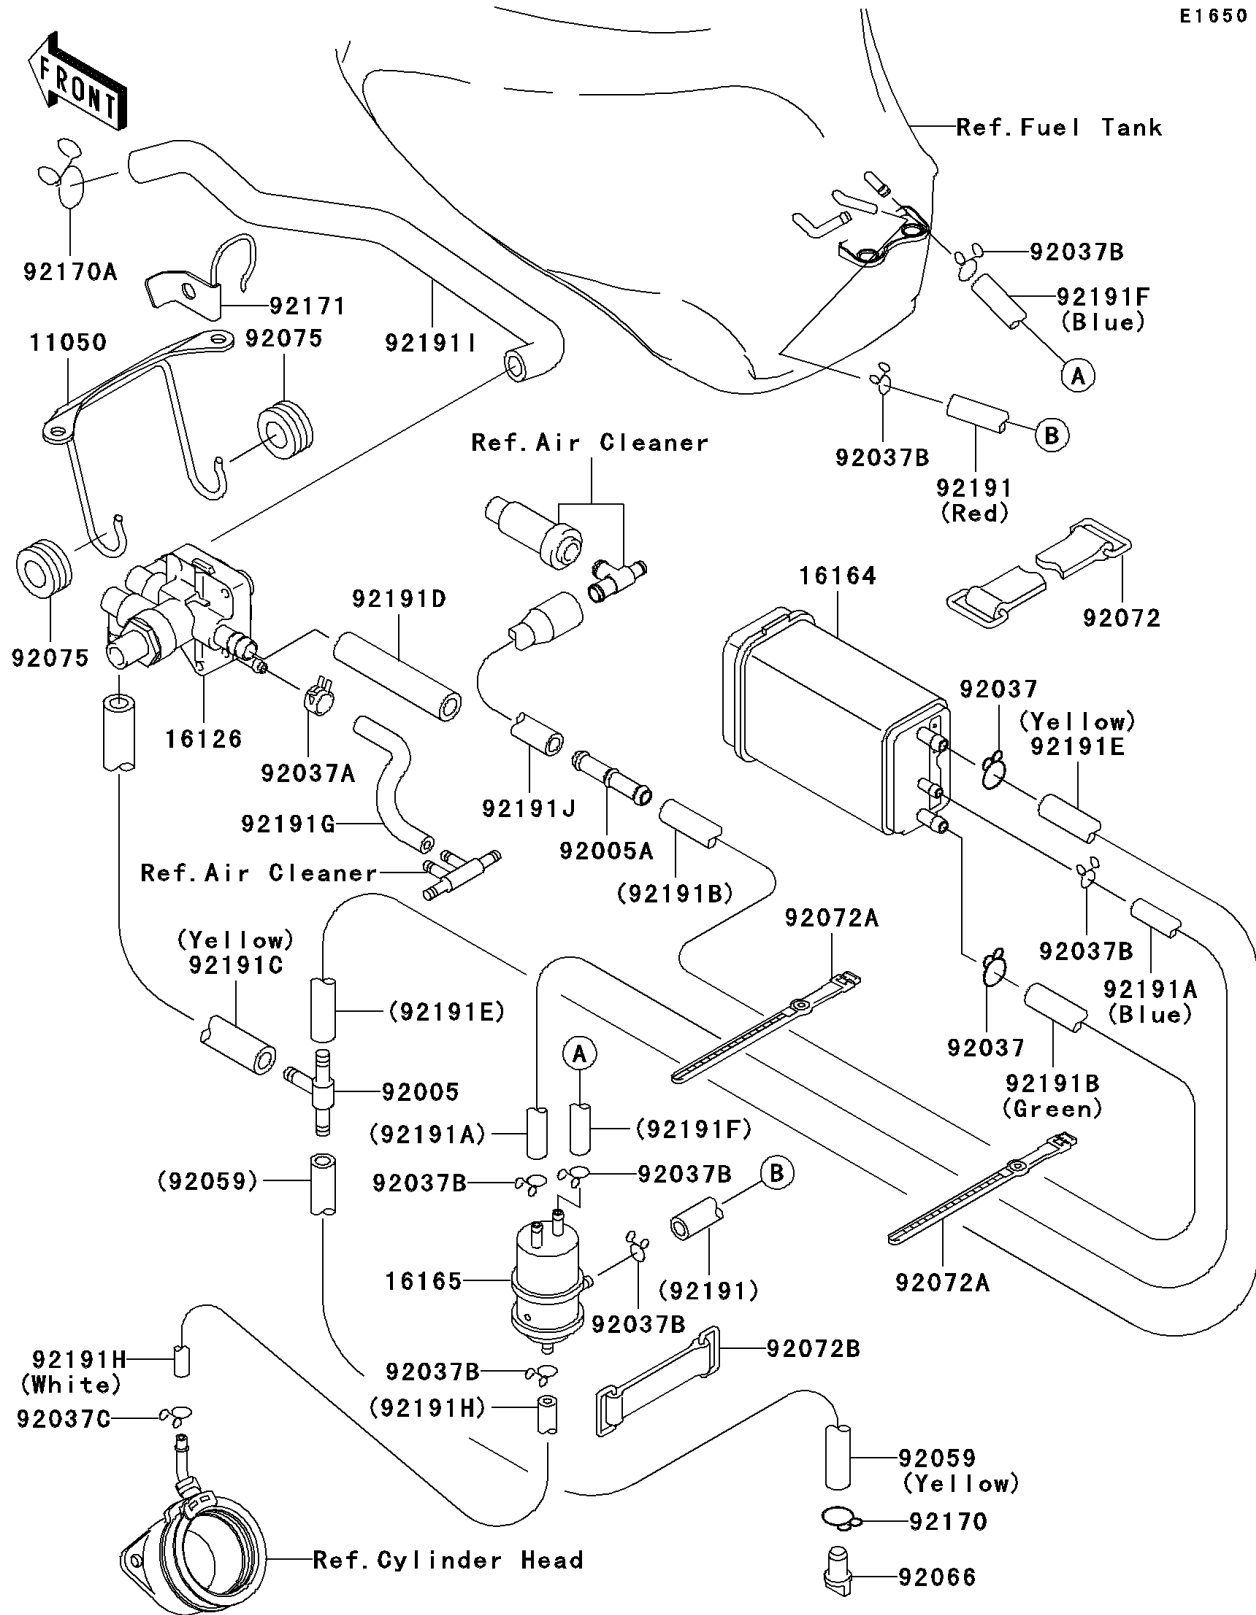

2007 ZZR600 PARTS DIAGRAM

Fuel Evaporative System(CA)

E1650

2007 ZZR600 PARTS LIST

Fuel Evaporative System(CA)

ITEM NAME	PART NUMBER	QUANTITY
BRACKET (Ref # 11050)	11050-1729	1
VALVE (Ref # 16126)	16126-1354	1
CANISTER (Ref # 16164)	16164-1052	1
SEPARATOR (Ref # 16165)	16165-1001	1
FITTING (Ref # 92005)	92005-1304	1
FITTING (Ref # 92005A)	92005-1377	1
CLAMP,HOSE (Ref # 92037)	92037-1104	2
CLAMP,TUBE (Ref # 92037A)	92037-1461	1
CLAMP,TUBE (Ref # 92037B)	92037-147	7
CLAMP (Ref # 92037C)	92037-1712	1
TUBE,7X12X440,YELLOW (Ref # 92059)	92059-1440	1
PLUG,DRAIN (Ref # 92066)	92066-1211	1
BAND,L=90 (Ref # 92072)	92072-045	1
BAND,L=202 (Ref # 92072A)	92072-1195	2
BAND,L=50 (Ref # 92072B)	92072-1419	1
DAMPER,MUFFLER (Ref # 92075)	92075-1621	2
CLAMP (Ref # 92170)	92170-1529	1
CLAMP (Ref # 92170A)	92170-1997	1
CLAMP (Ref # 92171)	92171-1236	1
TUBE,SEPARATOR-TANK,RED (Ref # 92191)	92191-1234	1
TUBE,SEPARATOR-CANIST,BLUE (Ref # 92191A)	92191-1236	1
TUBE,CANISTER-FILTER,GREEN (Ref # 92191B)	92191-1237	1
TUBE,VALVE-FITTING,YELLOW (Ref # 92191C)	92191-1238	1
TUBE,CARB-VALVE (Ref # 92191D)	92191-1240	1
TUBE,FITTING-CANIST,YELLOW (Ref # 92191E)	92191-1250	1
TUBE,SEPARATOR-TANK,BLUE (Ref # 92191F)	92191-1268	1
TUBE,FITTING-VALVE (Ref # 92191G)	92191-1275	1
TUBE,SEPARATOR-CARB,WHITE (Ref # 92191H)	92191-1276	1
TUBE,AIR VENT-VALVE (Ref # 92191I)	92191-1503	1

2007 ZZR600 PARTS LIST

Fuel Evaporative System(CA)

ITEM NAME	PART NUMBER	QUANTITY
TUBE (Ref # 92191J)	92191-1514	1