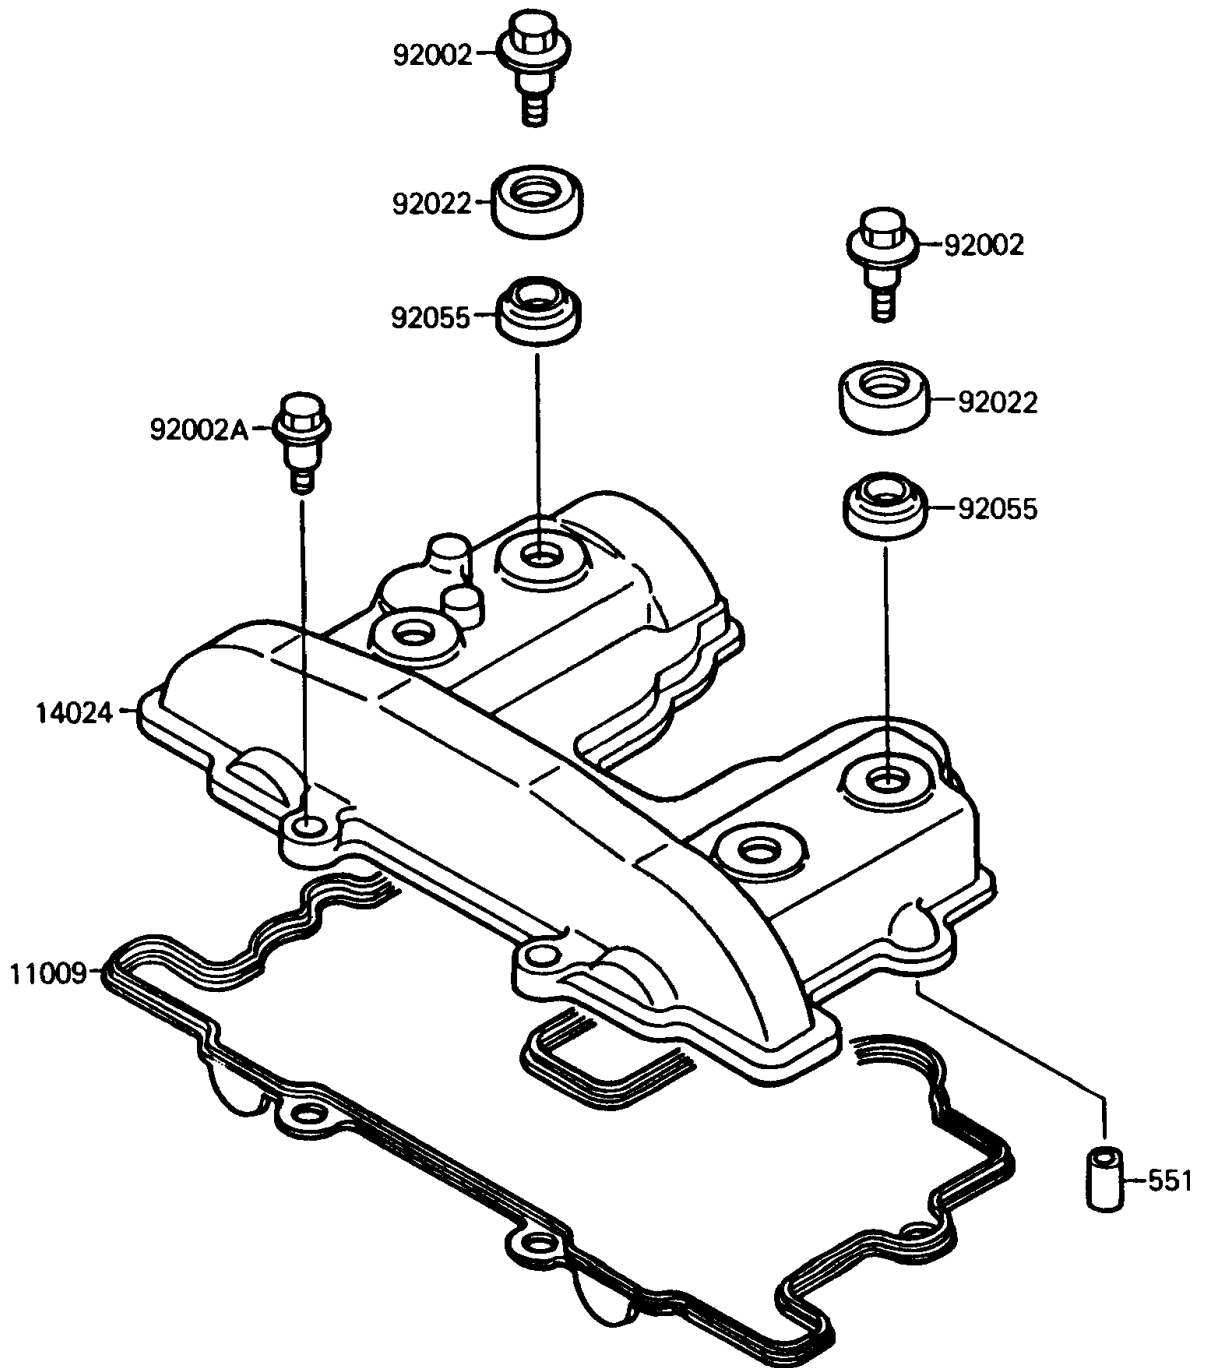

1990 Mojave 250 PARTS DIAGRAM

Cylinder Head Cover

E1112

1990 Mojave 250 PARTS LIST

Cylinder Head Cover

ITEM NAME	PART NUMBER	QUANTITY
GASKET,HEAD COVER (Ref # 11009)	11009-1607	1
COVER,CYLINDER HEAD (Ref # 14024)	14024-1218	1
BOLT,L=20.5 (Ref # 92002)	92002-1327	4
BOLT,L=21 (Ref # 92002A)	92002-1382	2
WASHER,HEAD COVER BOLT (Ref # 92022)	92022-1487	4
RING-O,HEAD COVER BOLT (Ref # 92055)	92055-1225	4
PIN-DOWEL (Ref # 551)	551A1016	2