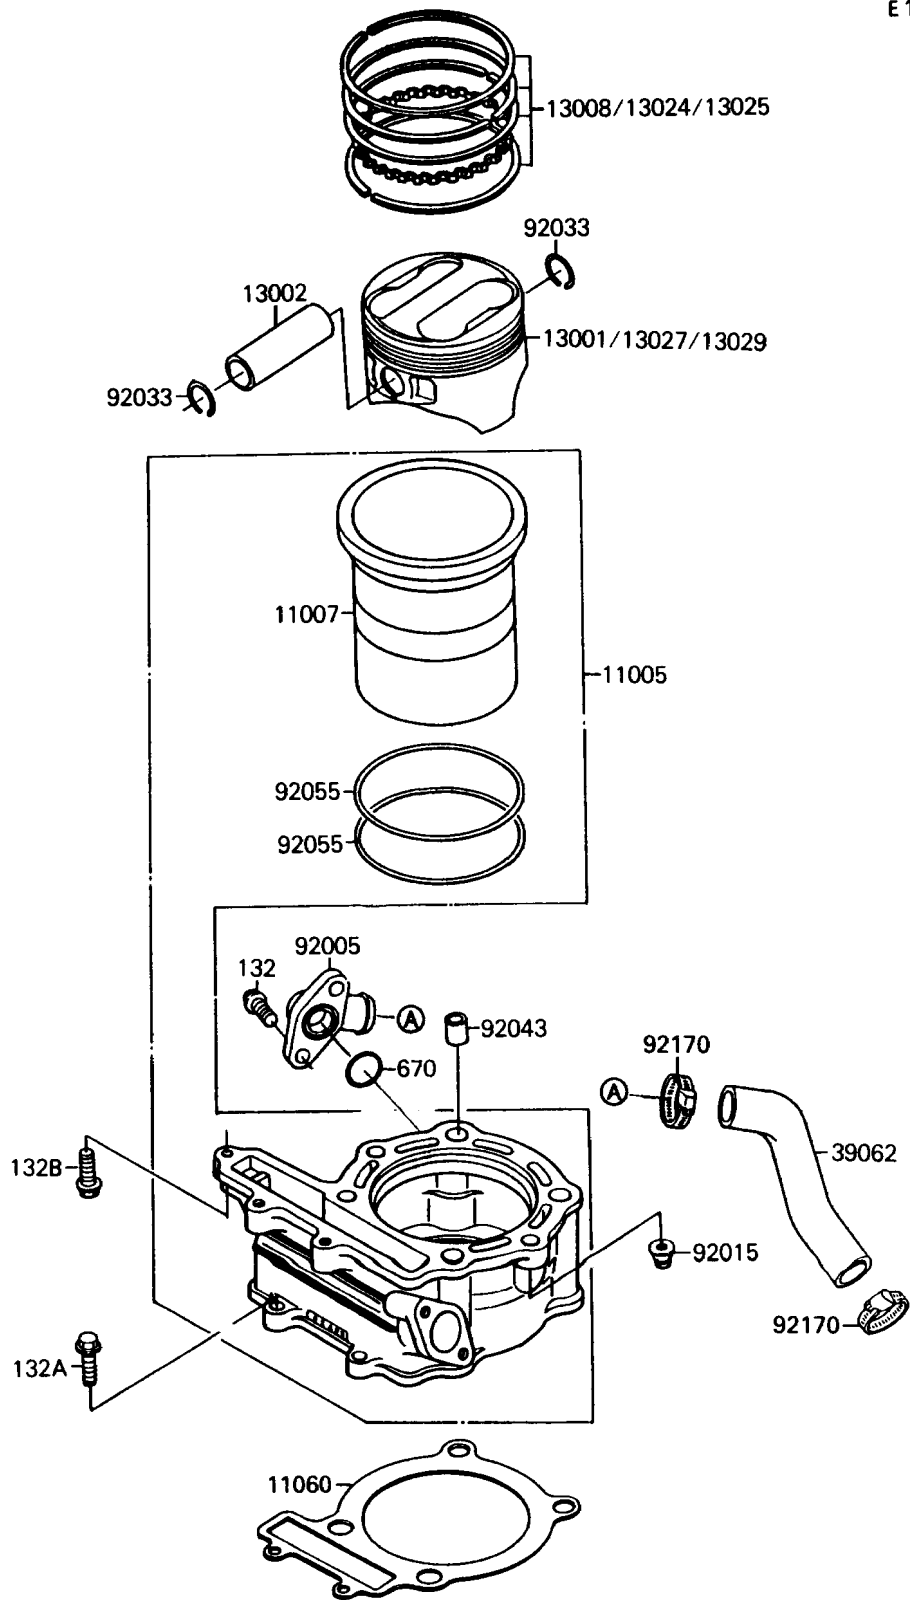

1991 Mojave 250 PARTS DIAGRAM

Cylinder/Piston

E1120
04

1991 Mojave 250 PARTS LIST

Cylinder/Piston

ITEM NAME	PART NUMBER	QUANTITY
CYLINDER-ENGINE (Ref # 11005)	11005-1387	1
LINER-CYLINDER (Ref # 11007)	11007-1070	1
GASKET,CYLINDER BASE (Ref # 11060)	11060-1125	1
PISTON-ENGINE,STD (Ref # 13001)	13001-1280	1
PIN-PISTON,12X18X57.2 (Ref # 13002)	13002-1023	1
RING-SET-PISTON,STD (Ref # 13008)	13008-1066	1
RING-SET-PISTON LL,O/S 1.00 (Ref # 13024)	13024-1068	1
RING-SET-PISTON L,O/S 0.50 (Ref # 13025)	13025-1065	1
PISTON-ENGINE LL,O/S 1.00 (Ref # 13027)	13027-1152	1
PISTON-ENGINE L,O/S 0.50 (Ref # 13029)	13029-1175	1
HOSE-COOLING,PUMP-CYLINDER (Ref # 39062)	39062-1193	1
FITTING (Ref # 92005)	92005-1122	1
NUT,CAP,8MM,BLACK (Ref # 92015)	92015-1174	2
RING-SNAP (Ref # 92033)	92033-1182	2
PIN,10.1X12X14 (Ref # 92043)	92043-4009	2
RING-O (Ref # 92055)	92055-1247	2
CLAMP,COOLING HOSE (Ref # 92170)	92170-1033	2
BOLT-FLANGED-SMALL (Ref # 132)	132J0612	2
BOLT-FLANGED-SMALL (Ref # 132A)	132J0620	2
BOLT-FLANGED-SMALL (Ref # 132B)	132J0625	1
O RING,18MM (Ref # 670)	670B2018	1