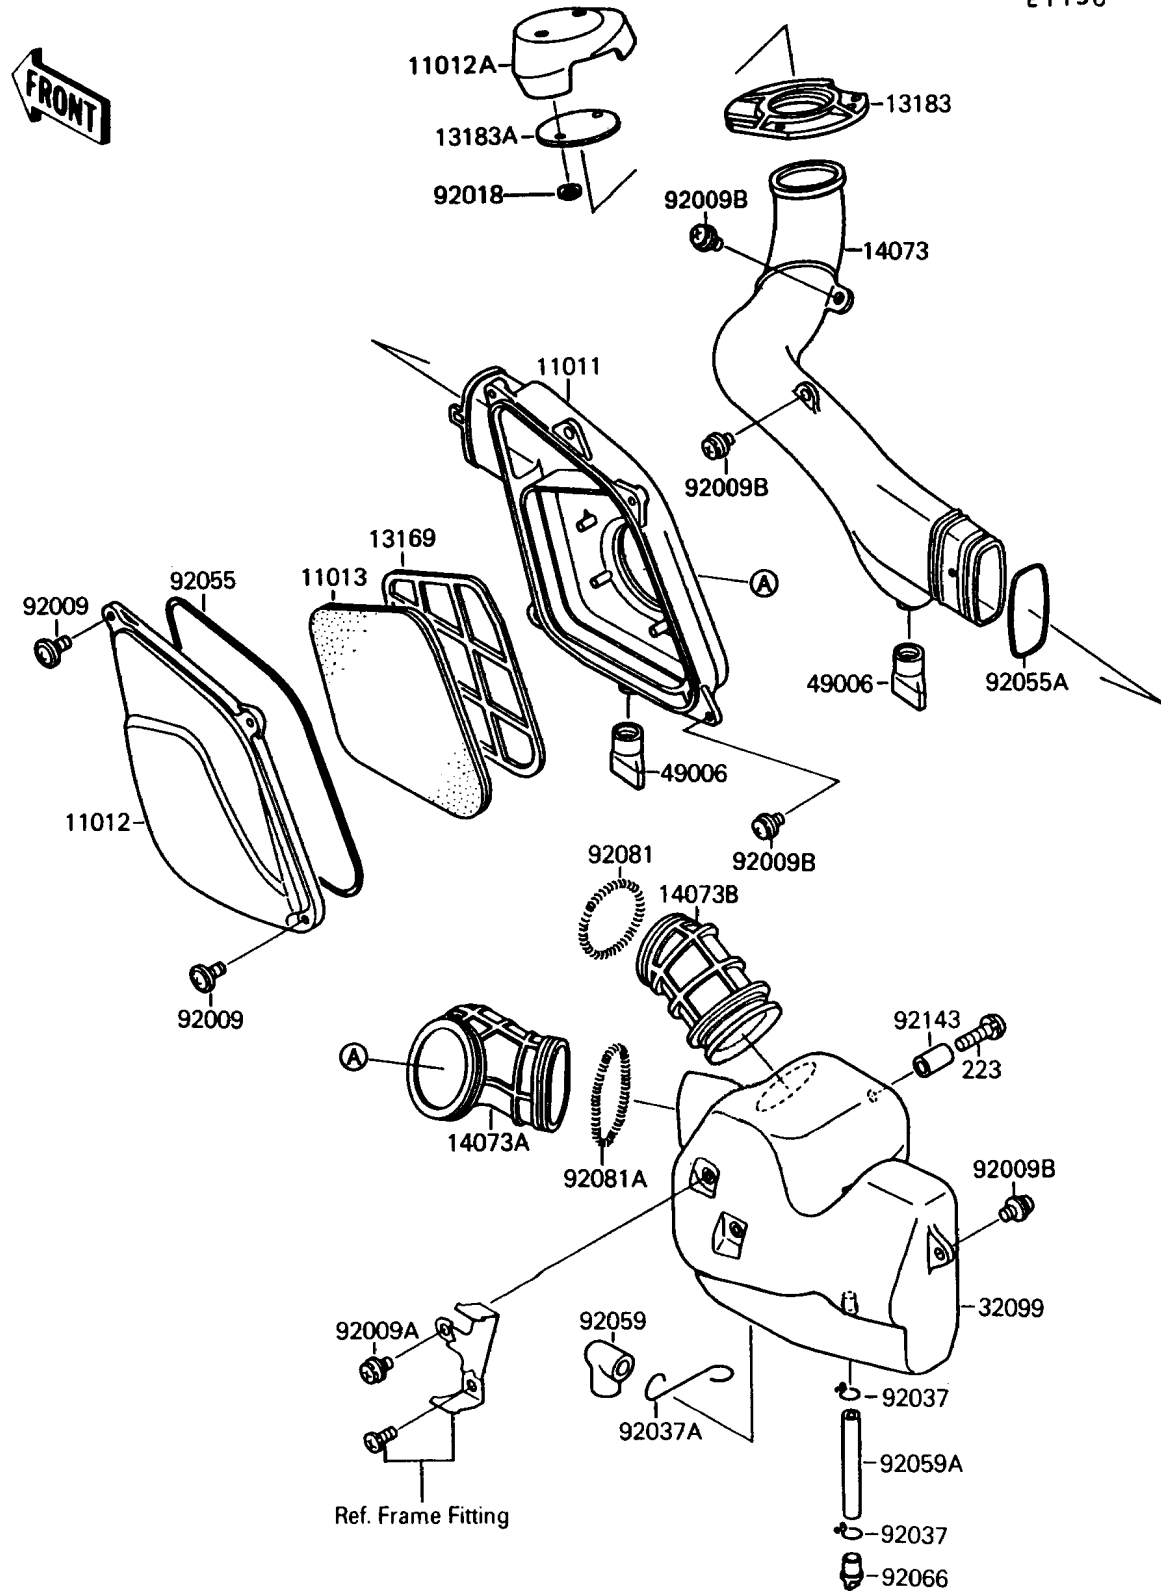

1989 Mojave 250 PARTS DIAGRAM

Air Filter

E1130

1989 Mojave 250 PARTS LIST

Air Filter

ITEM NAME	PART NUMBER	QUANTITY
CASE-AIR FILTER (Ref # 11011)	11011-1227	1
CAP,AIR FILTER (Ref # 11012)	11012-1524	1
CAP,SNORKL DUCT (Ref # 11012A)	11012-1537	1
ELEMENT-AIR FILTER (Ref # 11013)	11013-1145	1
PLATE,ELEMENT (Ref # 13169)	13169-1689	1
PLATE,SNORKL DUCT (Ref # 13183)	13183-1019	1
PLATE,SNORKL CAP (Ref # 13183A)	13183-1020	1
DUCT,SNORKL (Ref # 14073)	14073-1264	1
DUCT,CHAMBER-AIRFILTER (Ref # 14073A)	14073-1266	1
DUCT,CARBURETER-CHAMBER (Ref # 14073B)	14073-1267	1
CASE,AIR CHAMBER (Ref # 32099)	32099-1086	1
BOOT (Ref # 49006)	49006-1199	2
SCREW,6X18,BLACK (Ref # 92009)	92009-1181	4
SCREW,6X14 (Ref # 92009A)	92009-1275	1
SCREW,6X16 (Ref # 92009B)	92009-1276	5
NUT,PUSH,3MM (Ref # 92018)	92018-005	2
CLAMP,TUBE (Ref # 92037)	92037-147	2
CLAMP (Ref # 92037A)	92037-1821	1
RING-O,AIR FILTER CASE (Ref # 92055)	92055-1344	1
RING-O,57.3X3 (Ref # 92055A)	92055-1345	1
TUBE,BREATHER (Ref # 92059)	92059-1693	1
TUBE,7X10X100 (Ref # 92059A)	92059-1736	1
PLUG,DRAIN (Ref # 92066)	92066-1211	1
SPRING,COIL (Ref # 92081)	92081-1177	1
SPRING,DUCT (Ref # 92081A)	92081-1638	1
COLLAR (Ref # 92143)	92143-1046	1
SCREW-PAN-WS-CROS (Ref # 223)	223C0635	1