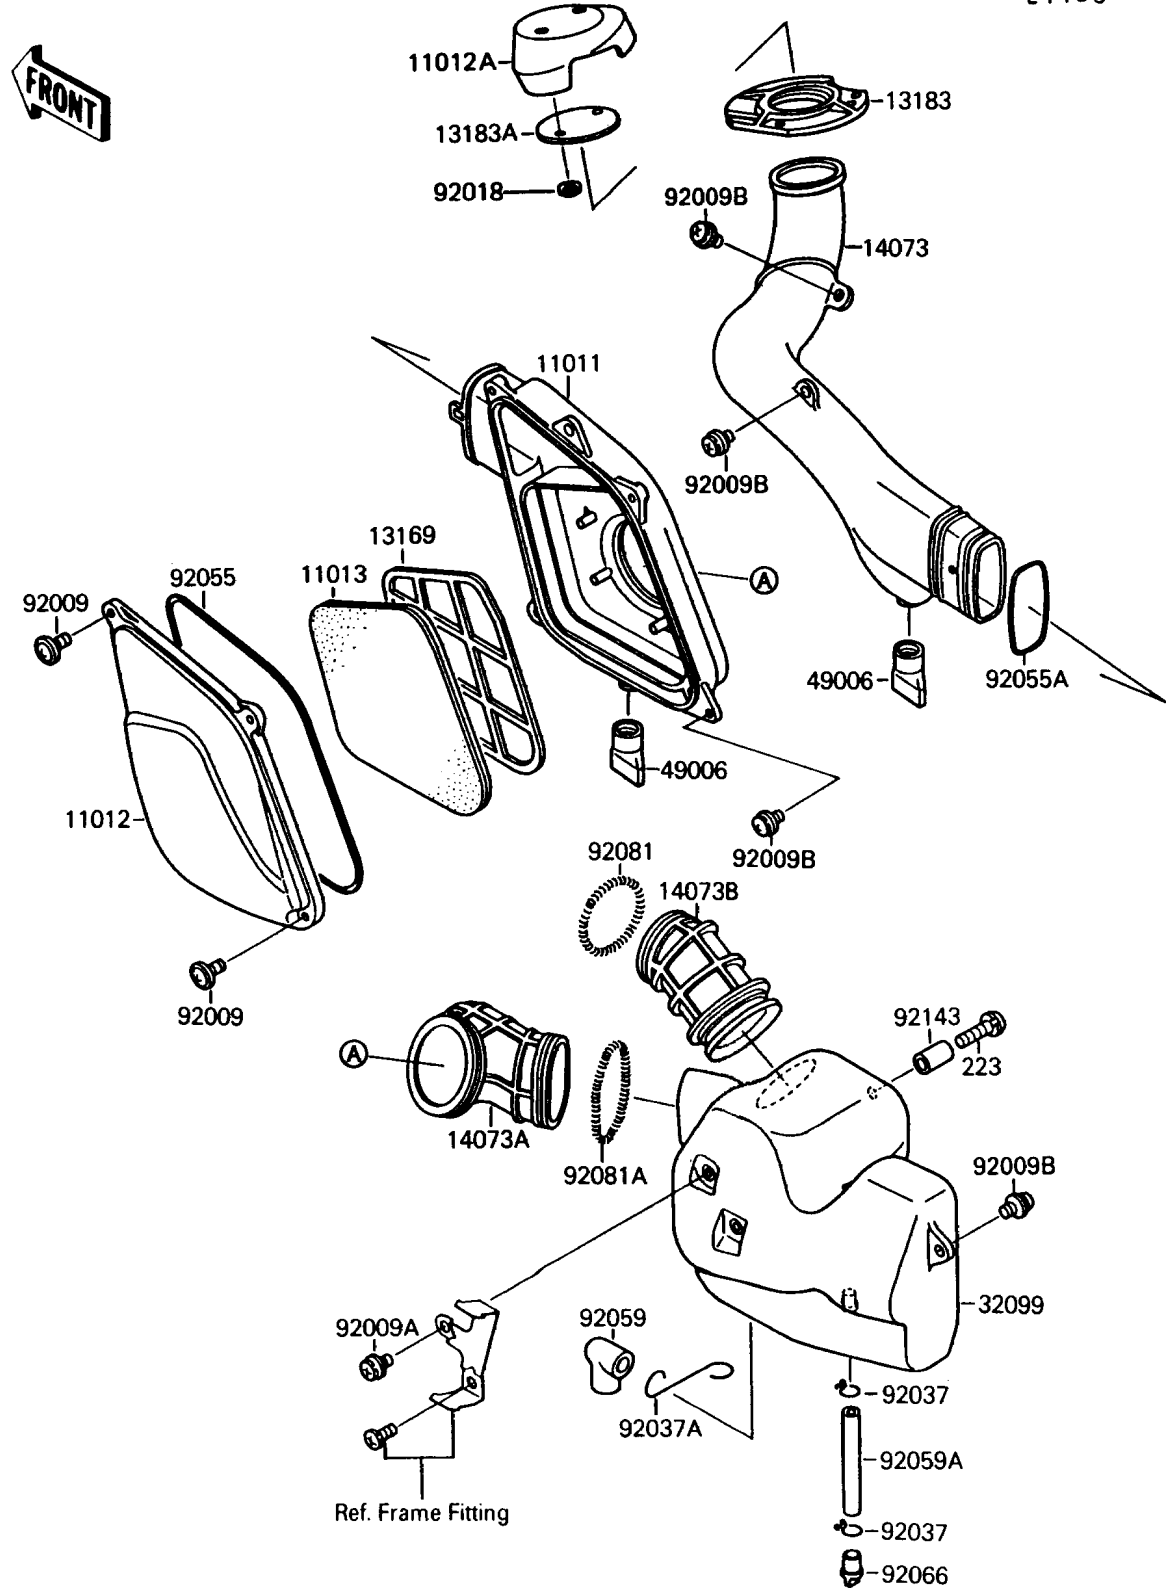

1989 Mojave 250 PARTS DIAGRAM

Air Filter

E1130

1989 Mojave 250 PARTS LIST

Air Filter

ITEM NAME	PART NUMBER	QUANTITY
CASE-AIR FILTER (Ref # 11011)	11011-1227	1
CAP,AIR FILTER (Ref # 11012)	11012-1524	1
CAP,SNORKL DUCT (Ref # 11012A)	11012-1537	1
ELEMENT-AIR FILTER (Ref # 11013)	11013-1145	1
PLATE,ELEMENT (Ref # 13169)	13169-1689	1
PLATE,SNORKL DUCT (Ref # 13183)	13183-1019	1
PLATE,SNORKL CAP (Ref # 13183A)	13183-1020	1
DUCT,SNORKL (Ref # 14073)	14073-1264	1
DUCT,CHAMBER-AIRFILTER (Ref # 14073A)	14073-1266	1
DUCT,CARBURETER-CHAMBER (Ref # 14073B)	14073-1267	1
CASE,AIR CHAMBER (Ref # 32099)	32099-1086	1
BOOT (Ref # 49006)	49006-1199	2
SCREW,6X18,BLACK (Ref # 92009)	92009-1181	4
SCREW,6X14 (Ref # 92009A)	92009-1275	1
SCREW,6X16 (Ref # 92009B)	92009-1276	5
NUT,PUSH,3MM (Ref # 92018)	92018-005	2
CLAMP,TUBE (Ref # 92037)	92037-147	2
CLAMP (Ref # 92037A)	92037-1821	1
RING-O,AIR FILTER CASE (Ref # 92055)	92055-1344	1
RING-O,57.3X3 (Ref # 92055A)	92055-1345	1
TUBE,BREATHER (Ref # 92059)	92059-1693	1
TUBE,7X10X100 (Ref # 92059A)	92059-1736	1
PLUG,DRAIN (Ref # 92066)	92066-1211	1
SPRING,COIL (Ref # 92081)	92081-1177	1
SPRING,DUCT (Ref # 92081A)	92081-1638	1
COLLAR (Ref # 92143)	92143-1046	1
SCREW-PAN-WS-CROS (Ref # 223)	223C0635	1