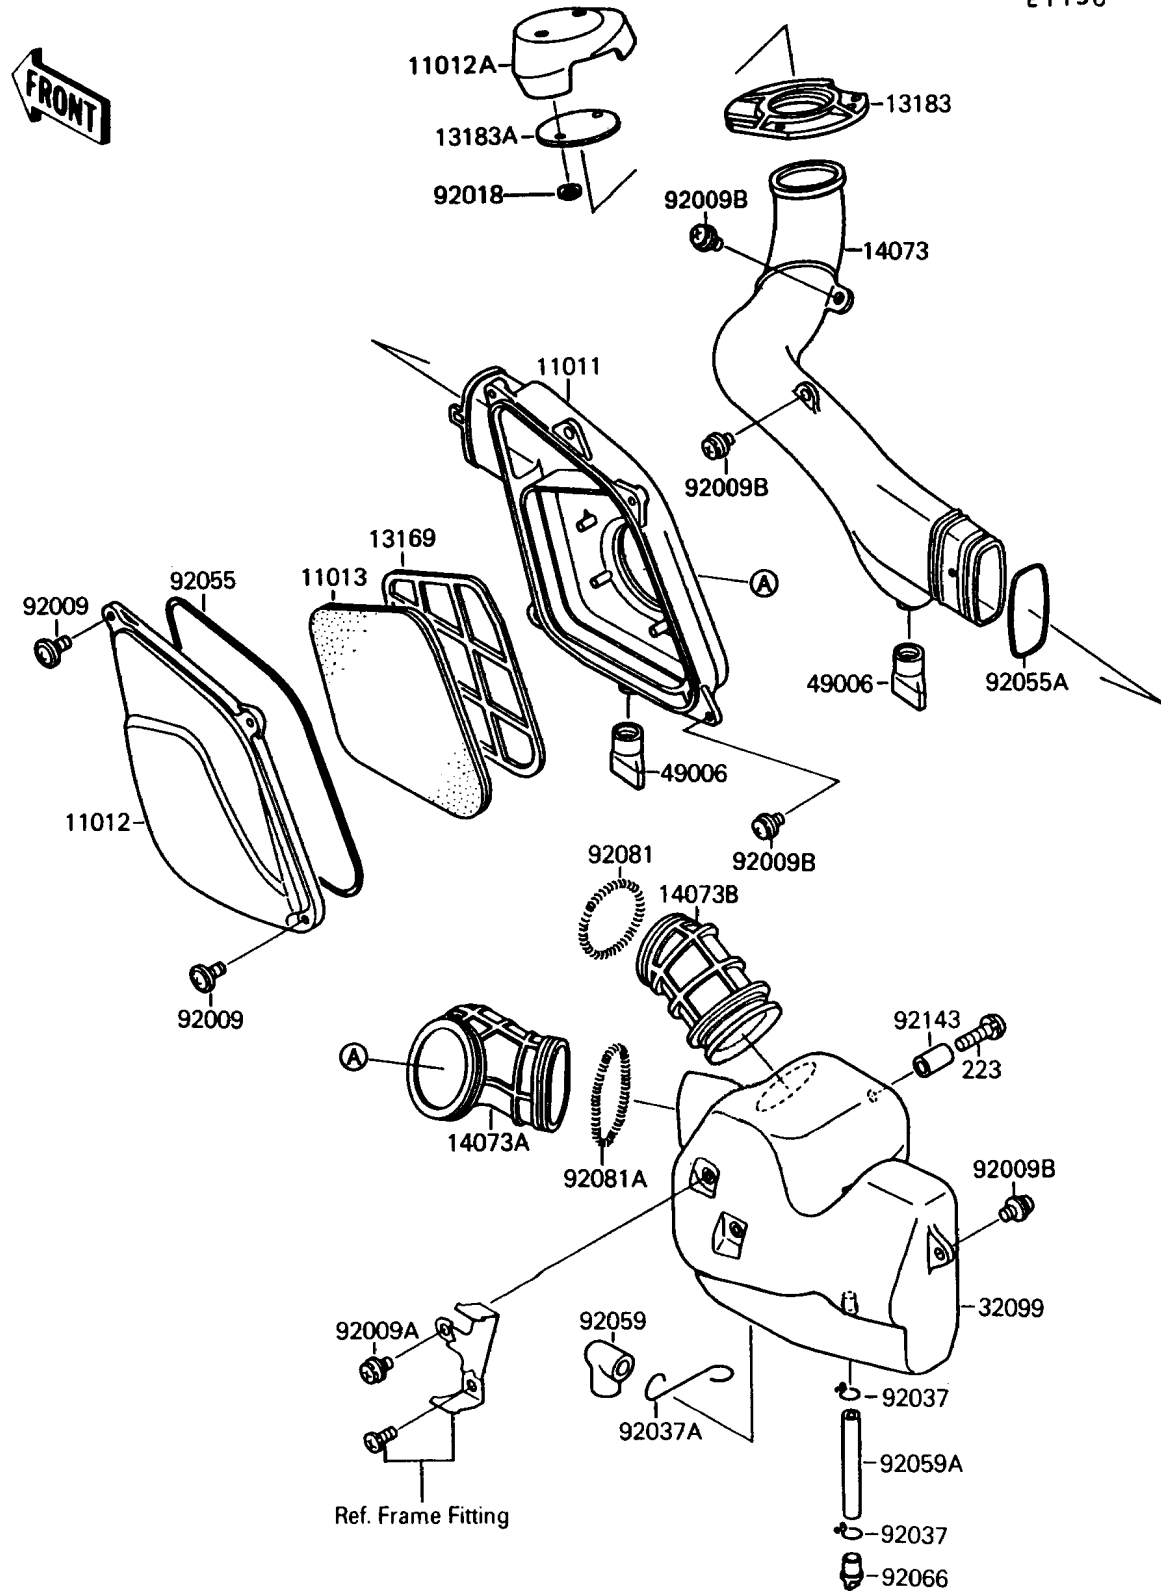

1991 Mojave 250 PARTS DIAGRAM

Air Filter

E1130

1991 Mojave 250 PARTS LIST

Air Filter

| ITEM NAME | PART NUMBER | QUANTITY |
|--|-------------|----------|
| CASE-AIR FILTER (Ref # 11011) | 11011-1227 | 1 |
| CAP,AIR FILTER (Ref # 11012) | 11012-1524 | 1 |
| CAP,SNORKL DUCT (Ref # 11012A) | 11012-1537 | 1 |
| ELEMENT-AIR FILTER (Ref # 11013) | 11013-1145 | 1 |
| PLATE,ELEMENT (Ref # 13169) | 13169-1689 | 1 |
| PLATE,SNORKL DUCT (Ref # 13183) | 13183-1019 | 1 |
| PLATE,SNORKL CAP (Ref # 13183A) | 13183-1020 | 1 |
| DUCT,SNORKL (Ref # 14073) | 14073-1264 | 1 |
| DUCT,CHAMBER-AIRFILTER (Ref # 14073A) | 14073-1266 | 1 |
| DUCT,CARBURETER-CHAMBER (Ref # 14073B) | 14073-1267 | 1 |
| CASE,AIR CHAMBER (Ref # 32099) | 32099-1086 | 1 |
| BOOT (Ref # 49006) | 49006-1199 | 2 |
| SCREW,6X18,BLACK (Ref # 92009) | 92009-1181 | 4 |
| SCREW,6X14 (Ref # 92009A) | 92009-1275 | 1 |
| SCREW,6X16 (Ref # 92009B) | 92009-1276 | 5 |
| NUT,PUSH,3MM (Ref # 92018) | 92018-005 | 2 |
| CLAMP,TUBE (Ref # 92037) | 92037-147 | 2 |
| CLAMP (Ref # 92037A) | 92037-1821 | 1 |
| RING-O,AIR FILTER CASE (Ref # 92055) | 92055-1344 | 1 |
| RING-O,57.3X3 (Ref # 92055A) | 92055-1345 | 1 |
| TUBE,BREATHER (Ref # 92059) | 92059-1693 | 1 |
| TUBE,7X10X100 (Ref # 92059A) | 92059-1736 | 1 |
| PLUG,DRAIN (Ref # 92066) | 92066-1211 | 1 |
| SPRING,COIL (Ref # 92081) | 92081-1177 | 1 |
| SPRING,DUCT (Ref # 92081A) | 92081-1638 | 1 |
| COLLAR (Ref # 92143) | 92143-1046 | 1 |
| SCREW-PAN-WS-CROS (Ref # 223) | 223C0635 | 1 |