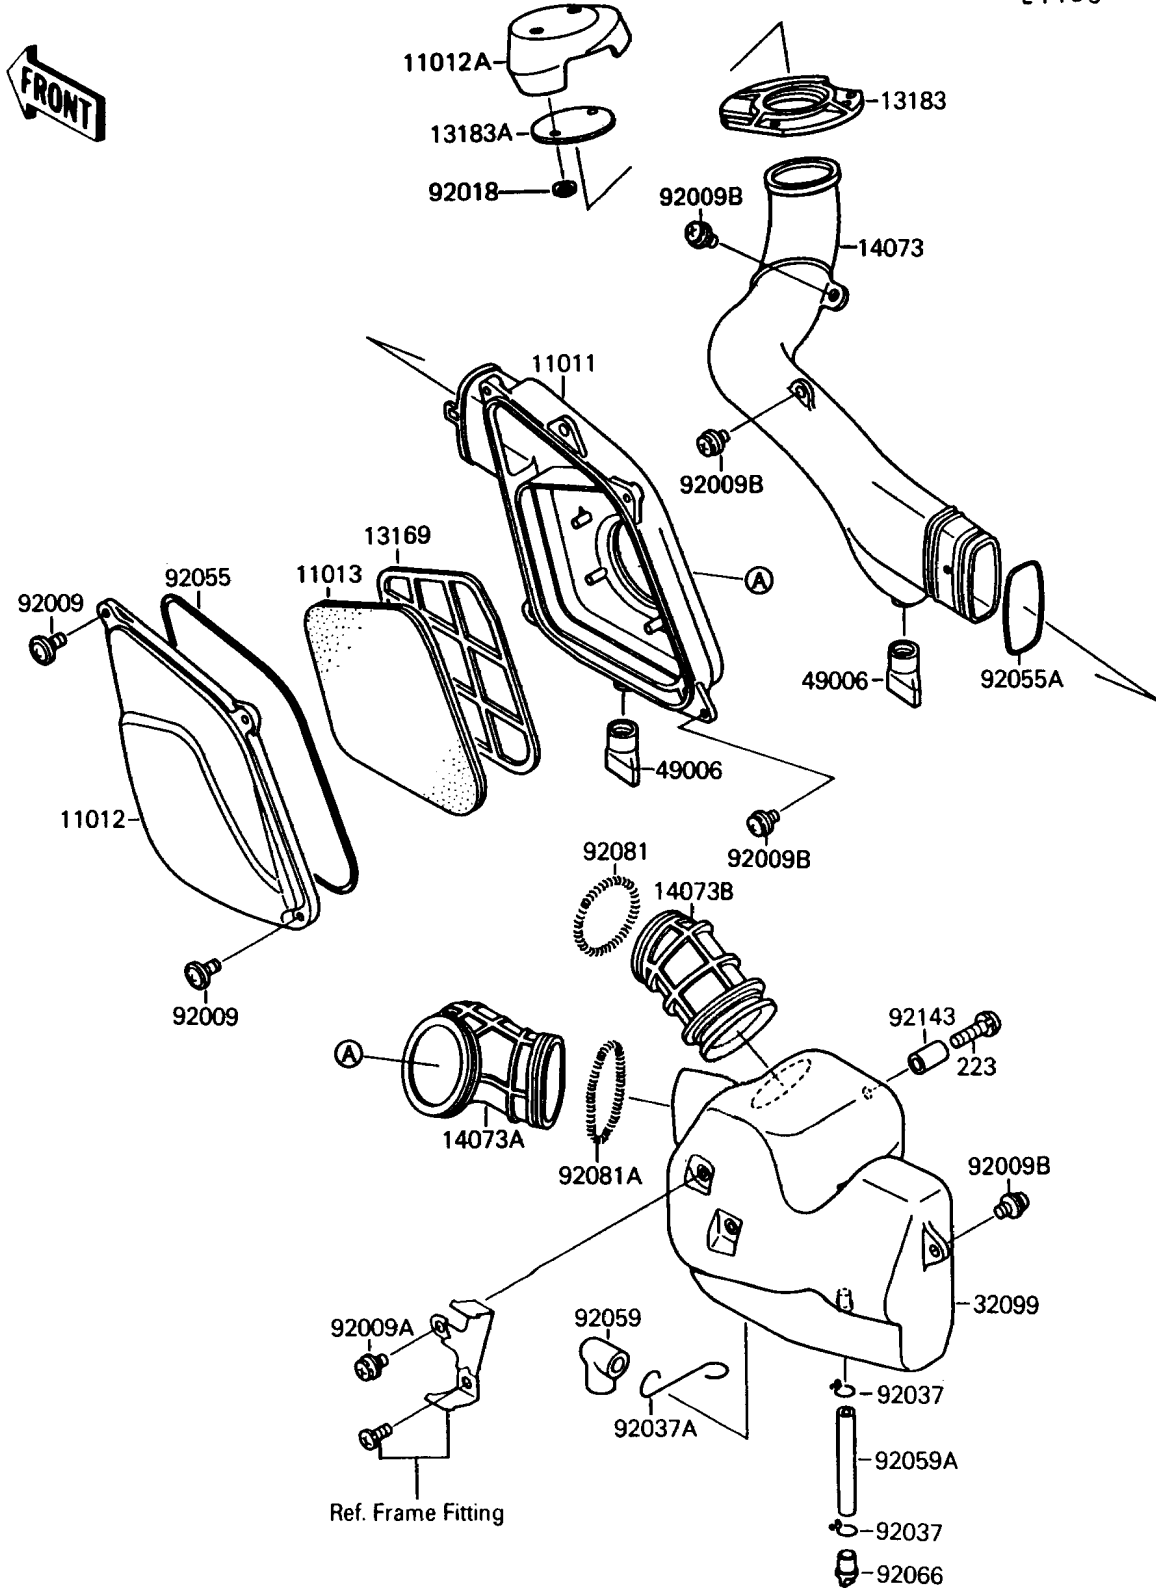

# 1992 Mojave 250 PARTS DIAGRAM

Air Filter

E1130

# 1992 Mojave 250 PARTS LIST

## Air Filter

ITEM NAME	PART NUMBER	QUANTITY
CASE-AIR FILTER (Ref # 11011)	11011-1227	1
CAP,AIR FILTER (Ref # 11012)	11012-1524	1
CAP,SNORKL DUCT (Ref # 11012A)	11012-1537	1
ELEMENT-AIR FILTER (Ref # 11013)	11013-1145	1
PLATE,ELEMENT (Ref # 13169)	13169-1689	1
PLATE,SNORKL DUCT (Ref # 13183)	13183-1019	1
PLATE,SNORKL CAP (Ref # 13183A)	13183-1020	1
DUCT,SNORKL (Ref # 14073)	14073-1264	1
DUCT,CHAMBER-AIRFILTER (Ref # 14073A)	14073-1266	1
DUCT,CARBURETER-CHAMBER (Ref # 14073B)	14073-1267	1
CASE,AIR CHAMBER (Ref # 32099)	32099-1086	1
BOOT (Ref # 49006)	49006-1199	2
SCREW,6X18,BLACK (Ref # 92009)	92009-1181	4
SCREW,6X14 (Ref # 92009A)	92009-1275	1
SCREW,6X16 (Ref # 92009B)	92009-1276	5
NUT,PUSH,3MM (Ref # 92018)	92018-005	2
CLAMP,TUBE (Ref # 92037)	92037-147	2
CLAMP (Ref # 92037A)	92037-1821	1
RING-O,AIR FILTER CASE (Ref # 92055)	92055-1344	1
RING-O,57.3X3 (Ref # 92055A)	92055-1345	1
TUBE,BREATHER (Ref # 92059)	92059-1693	1
TUBE,7X10X100 (Ref # 92059A)	92059-1736	1
PLUG,DRAIN (Ref # 92066)	92066-1211	1
SPRING,COIL (Ref # 92081)	92081-1177	1
SPRING,DUCT (Ref # 92081A)	92081-1638	1
COLLAR (Ref # 92143)	92143-1046	1
SCREW-PAN-WS-CROS (Ref # 223)	223C0635	1