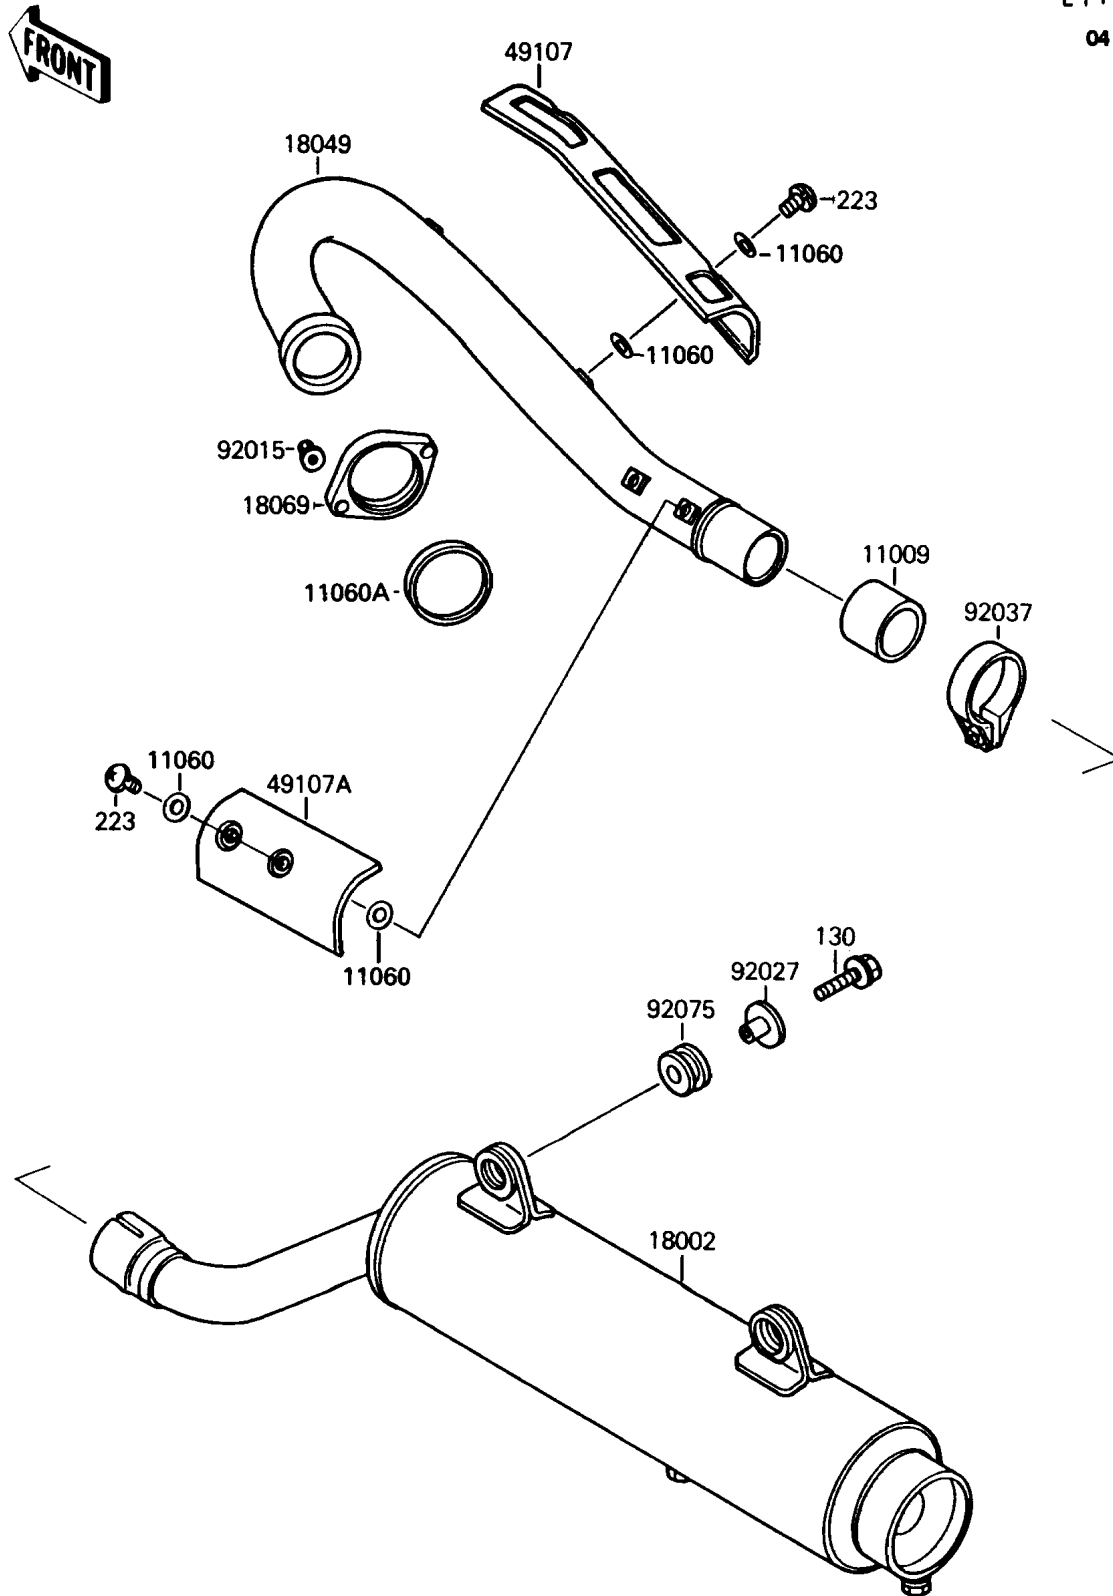

# 1989 Mojave 250 PARTS DIAGRAM

Muffler

E1140

04

# 1989 Mojave 250 PARTS LIST

## Muffler

ITEM NAME	PART NUMBER	QUANTITY
GASKET,EXHAUST PIPE CONNECTING (Ref # 11009)	11009-1667	1
GASKET,6.2X11.5X1.5 (Ref # 11060)	11060-1109	8
GASKET,EXHAUST PIPE (Ref # 11060A)	11060-1126	1
BODY-COMP-MUFFLER (Ref # 18002)	18002-1678	1
PIPE-EXHAUST (Ref # 18049)	18049-1381	1
HOLDER-EXHAUST PIPE (Ref # 18069)	18069-1058	1
COVER-EXHAUST PIPE,FR (Ref # 49107)	49107-1071	1
COVER-EXHAUST PIPE,RR (Ref # 49107A)	49107-1072	1
NUT (Ref # 92015)	92015-1331	2
COLLAR (Ref # 92027)	92027-1873	2
CLAMP,42MM,BLACK (Ref # 92037)	92037-1350	1
DAMPER (Ref # 92075)	92075-013	2
BOLT-FLANGED,8X30 (Ref # 130)	130J0830	2
SCREW-PAN-WS-CROS (Ref # 223)	223C0610	4