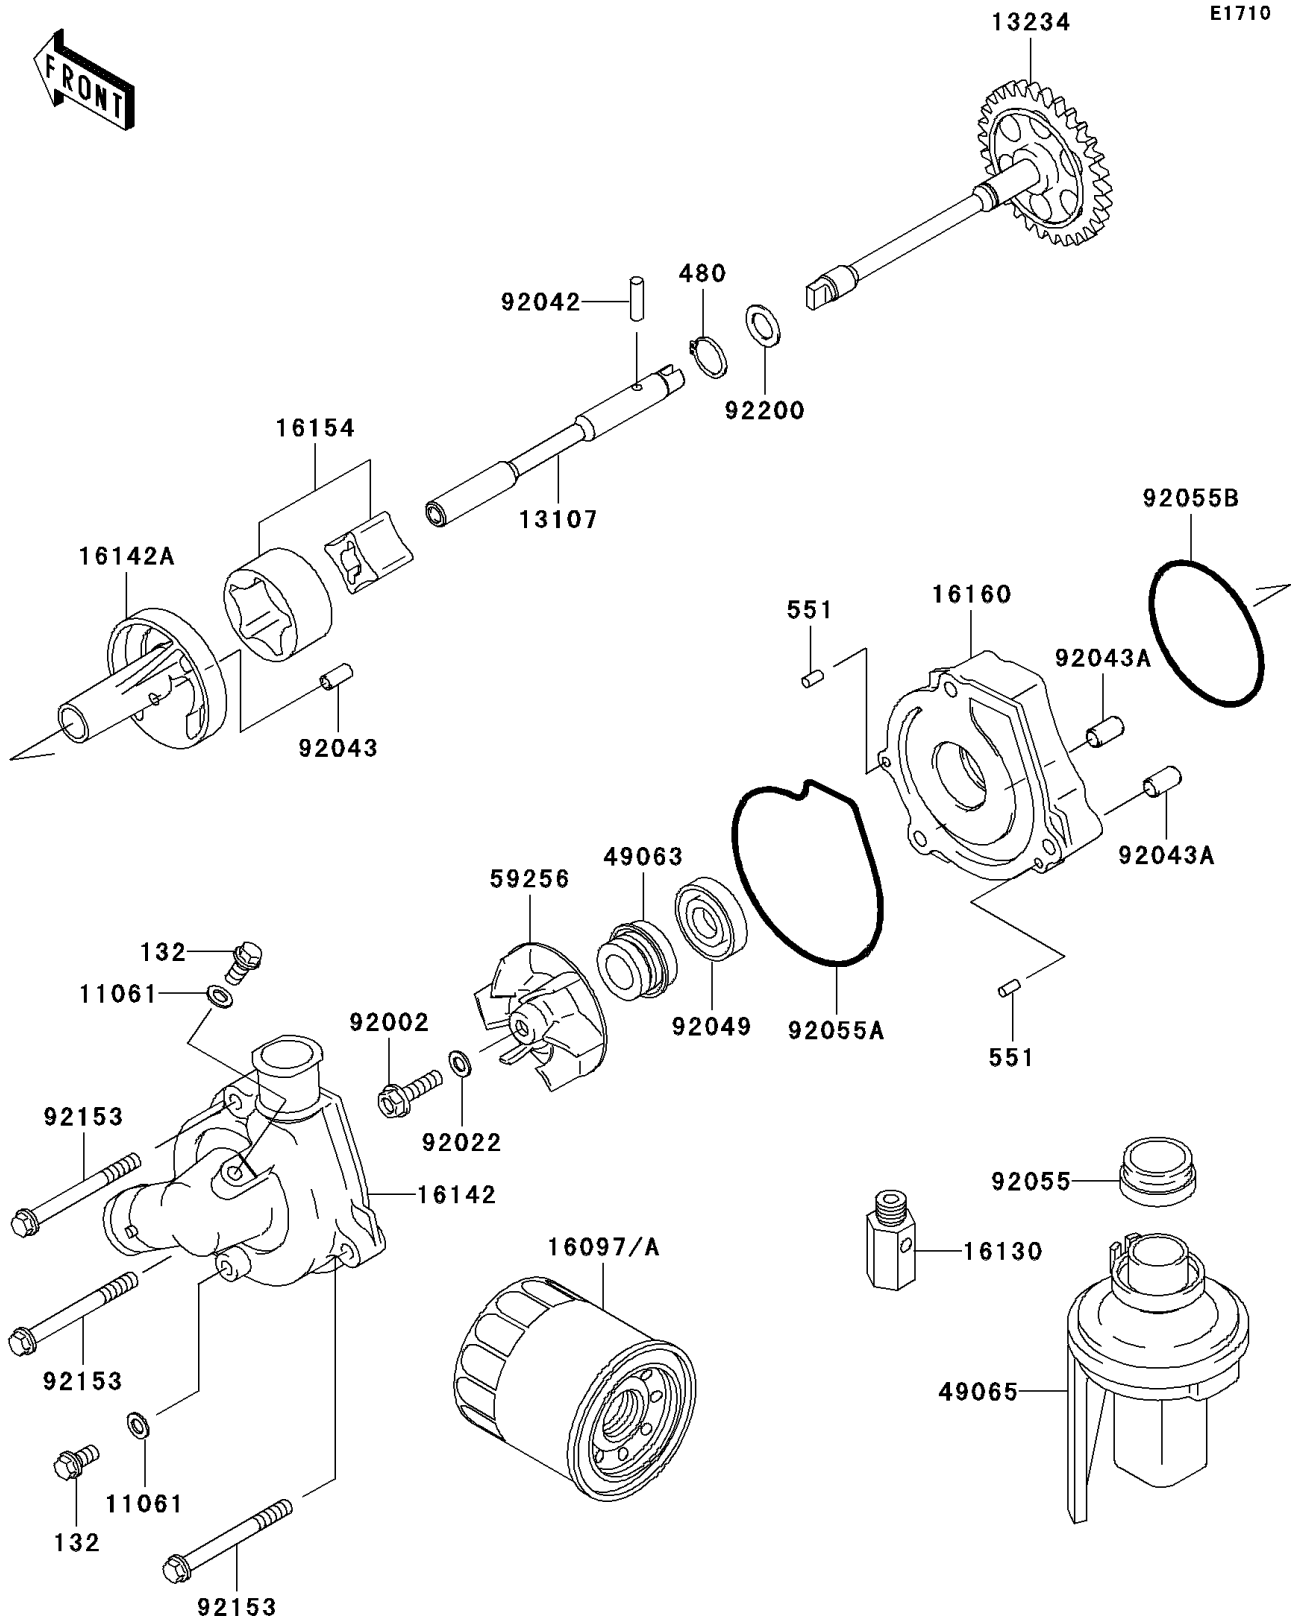

2006 ZZR600 PARTS DIAGRAM

Oil Pump/Oil Filter

2006 ZZR600 PARTS LIST

Oil Pump/Oil Filter

| ITEM NAME | PART NUMBER | QUANTITY |
|-----------|-------------|----------|
|-----------|-------------|----------|