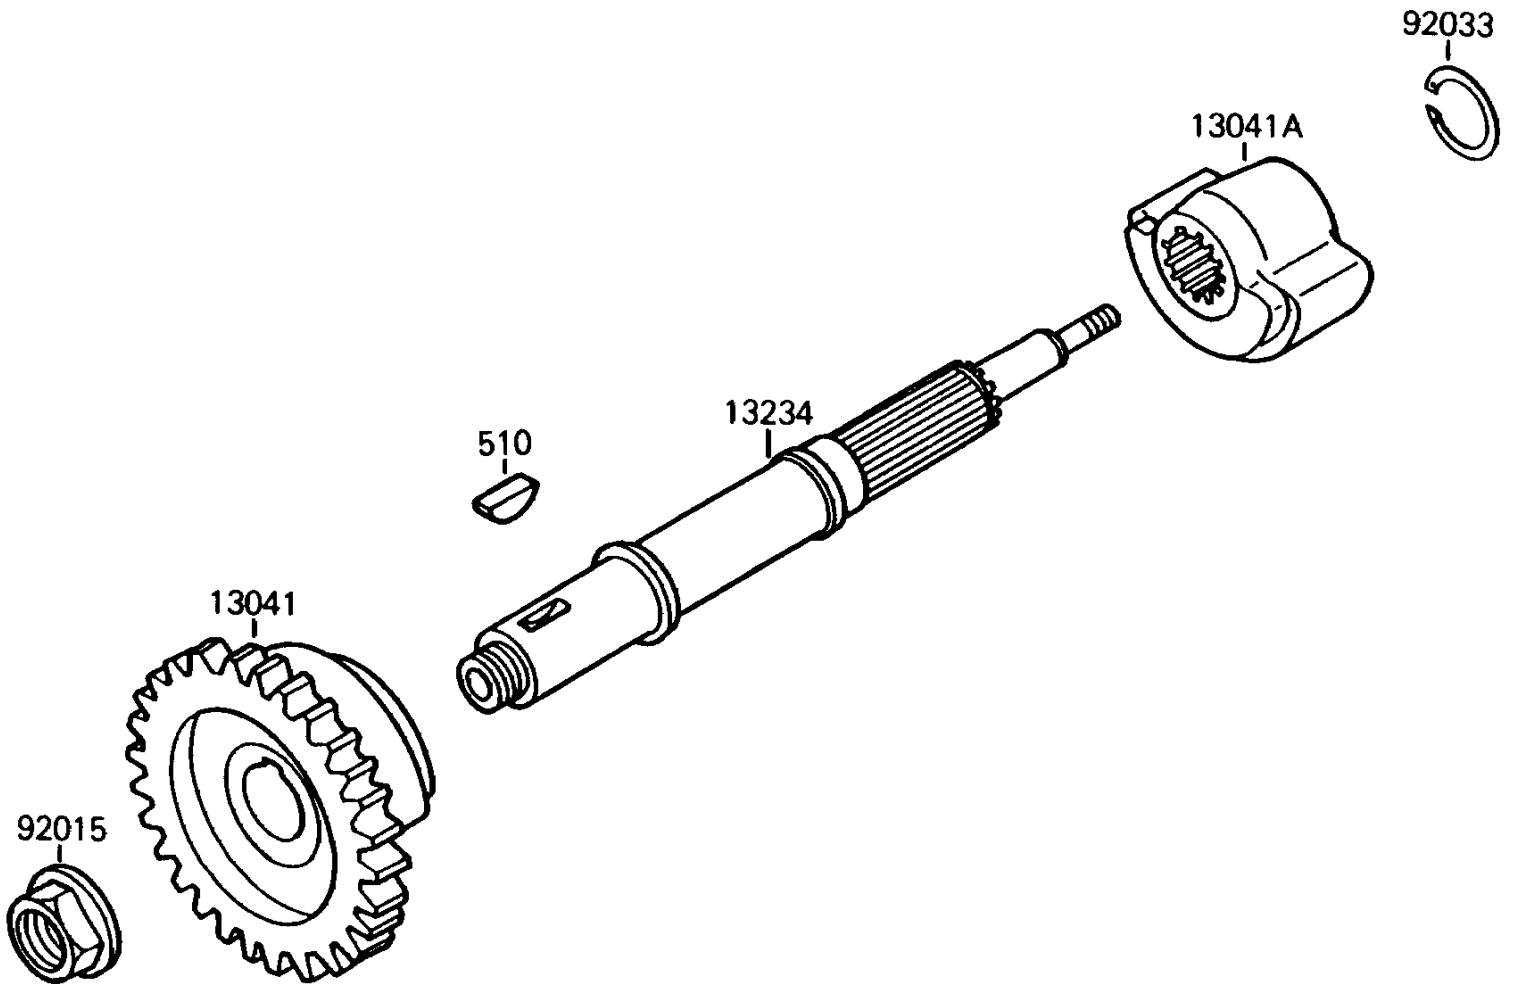

# 1989 Mojave 250 PARTS DIAGRAM

Balancer

E1323

# 1989 Mojave 250 PARTS LIST

## Balancer

ITEM NAME	PART NUMBER	QUANTITY
BALANCER,LH (Ref # 13041)	13041-1073	1
BALANCER,RH (Ref # 13041A)	13041-1074	1
SHAFT-COMP (Ref # 13234)	13234-1066	1
NUT,16MM (Ref # 92015)	92015-1465	1
RING-SNAP,18MM (Ref # 92033)	92033-029	1
KEY-WOODRUFF (Ref # 510)	510A5100	1