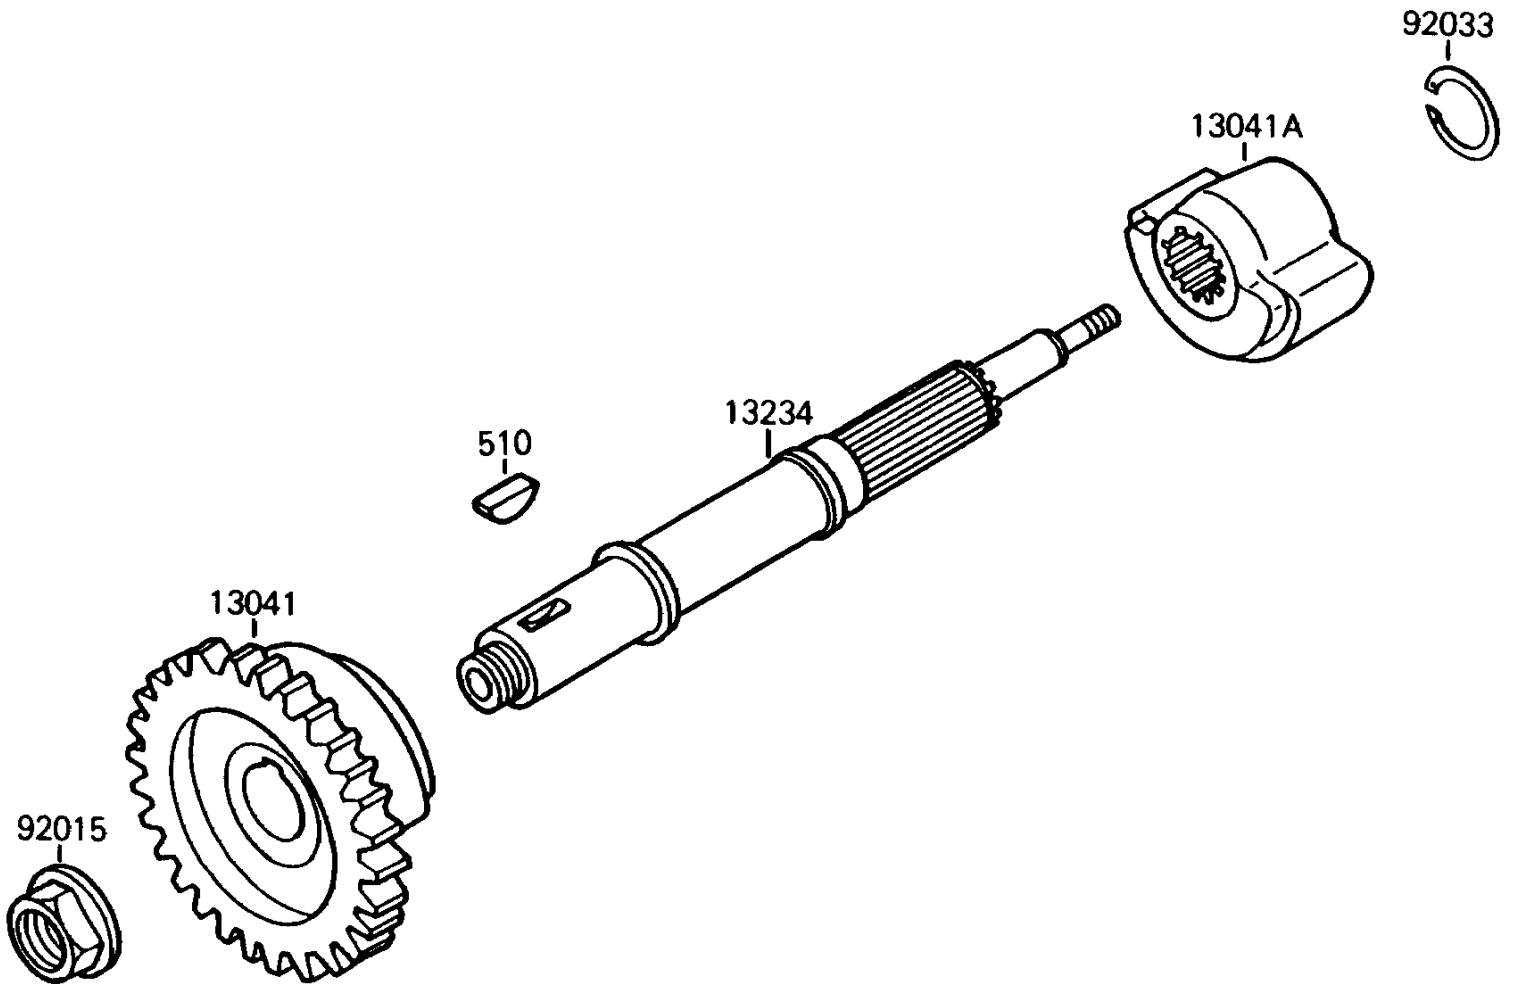

1989 Mojave 250 PARTS DIAGRAM

Balancer

E1323

1989 Mojave 250 PARTS LIST

Balancer

ITEM NAME	PART NUMBER	QUANTITY
BALANCER,LH (Ref # 13041)	13041-1073	1
BALANCER,RH (Ref # 13041A)	13041-1074	1
SHAFT-COMP (Ref # 13234)	13234-1066	1
NUT,16MM (Ref # 92015)	92015-1465	1
RING-SNAP,18MM (Ref # 92033)	92033-029	1
KEY-WOODRUFF (Ref # 510)	510A5100	1