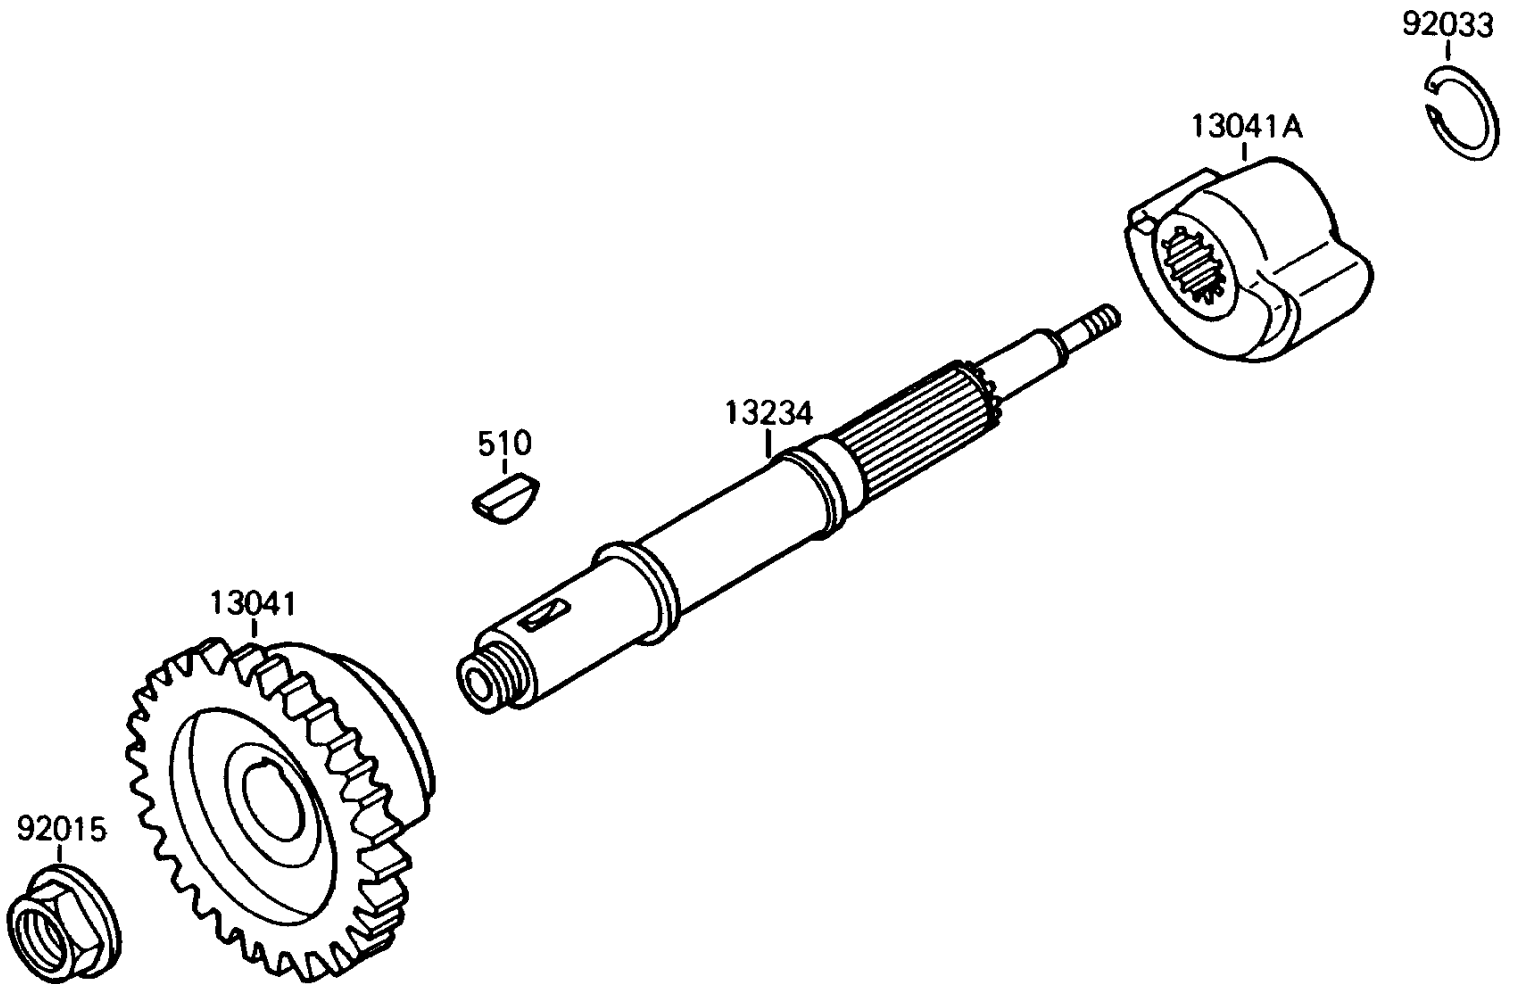

1991 Mojave 250 PARTS DIAGRAM

Balancer

E1323

1991 Mojave 250 PARTS LIST

Balancer

| ITEM NAME | PART NUMBER | QUANTITY |
|------------------------------|-------------|----------|
| BALANCER,LH (Ref # 13041) | 13041-1073 | 1 |
| BALANCER,RH (Ref # 13041A) | 13041-1074 | 1 |
| SHAFT-COMP (Ref # 13234) | 13234-1066 | 1 |
| NUT,16MM (Ref # 92015) | 92015-1465 | 1 |
| RING-SNAP,18MM (Ref # 92033) | 92033-029 | 1 |
| KEY-WOODRUFF (Ref # 510) | 510A5100 | 1 |