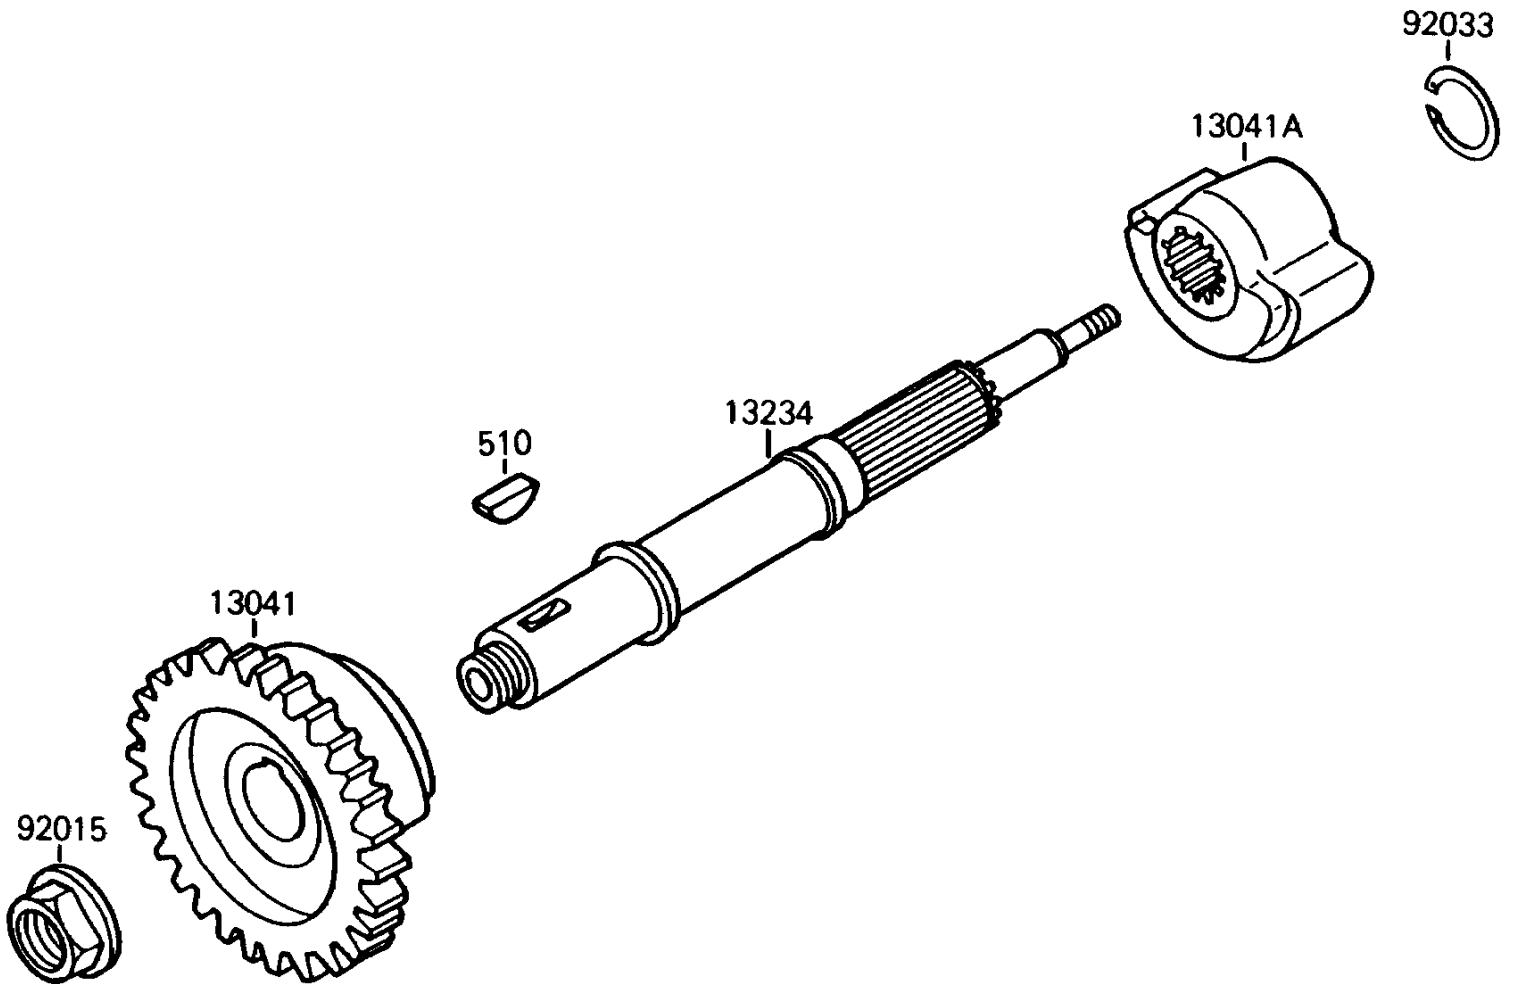

1991 Mojave 250 PARTS DIAGRAM

Balancer

E1323

1991 Mojave 250 PARTS LIST

Balancer

ITEM NAME	PART NUMBER	QUANTITY
BALANCER,LH (Ref # 13041)	13041-1073	1
BALANCER,RH (Ref # 13041A)	13041-1074	1
SHAFT-COMP (Ref # 13234)	13234-1066	1
NUT,16MM (Ref # 92015)	92015-1465	1
RING-SNAP,18MM (Ref # 92033)	92033-029	1
KEY-WOODRUFF (Ref # 510)	510A5100	1