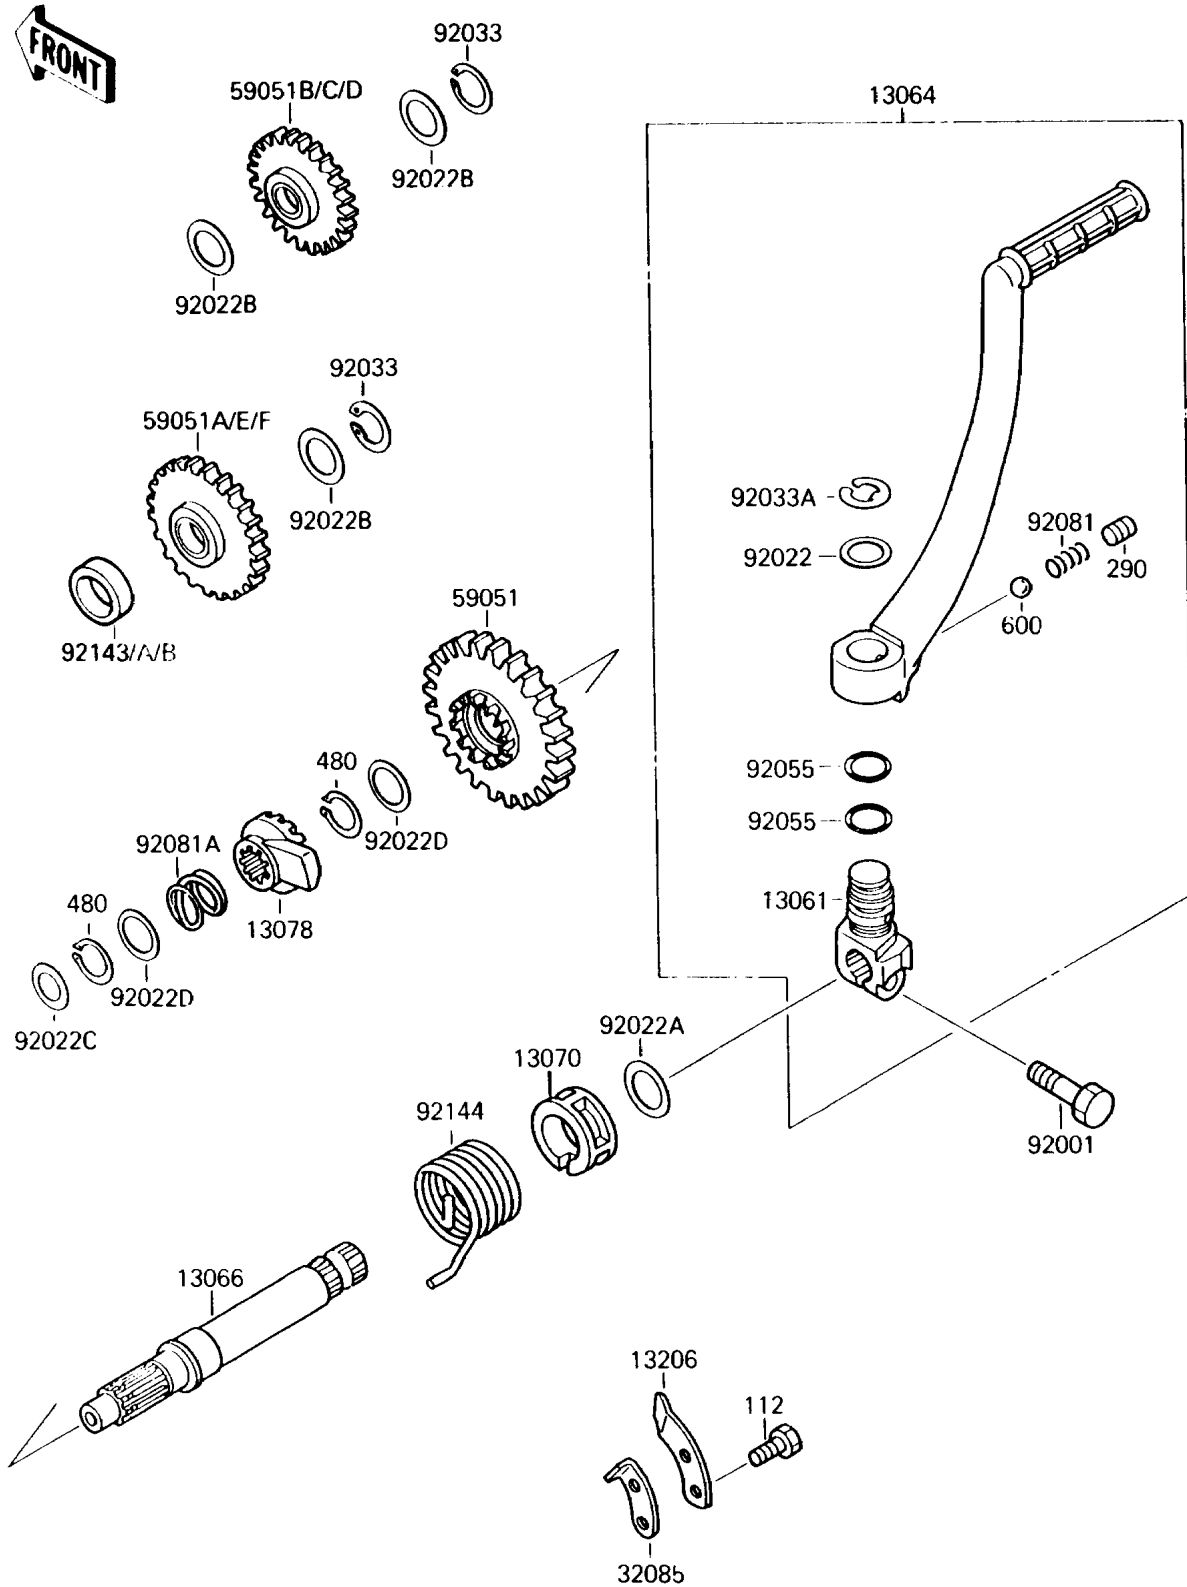

# 1991 Mojave 250 PARTS DIAGRAM

# 1991 Mojave 250 PARTS LIST

## Kickstarter Mechanism

ITEM NAME	PART NUMBER	QUANTITY
BOSS,KICK PEDAL (Ref # 13061)	13061-1189	1
LEVER-ASSY-KICK (Ref # 13064)	13064-1127	1
SHAFT-KICK (Ref # 13066)	13066-1062	1
GUIDE,KICK SPRING (Ref # 13070)	13070-011	1
RATCHET (Ref # 13078)	13078-1053	1
GUIDE-KICK (Ref # 13206)	13206-1056	1
STOPPER (Ref # 32085)	32085-1237	1
GEAR-SPUR,KICKSTARTER,30T (Ref # 59051)	59051-1170	1
GEAR,REVERSE SHAFT,21T (Ref # 59051C)	59051-1220	1
GEAR,KICKSTARTER IDLE,25T (Ref # 59051E)	59051-1221	1
BOLT,8X28 (Ref # 92001)	92001-1042	1
WASHER,15.2X20X1 (Ref # 92022)	92022-1019	1
WASHER,18.5X23X1.2 (Ref # 92022A)	92022-118	1
WASHER,17.3X22X0.5 (Ref # 92022B)	92022-1799	3
WASHER,12.3X20X0.5 (Ref # 92022C)	92022-269	1
WASHER,16.8X22X0.5 (Ref # 92022D)	92022-315	2
RING-SNAP (Ref # 92033)	92033-032	2
RING-SNAP,10MM (Ref # 92033A)	92033-1166	1
RING-O,10X1.5 (Ref # 92055)	92055-061	2
SPRING,KICK PEDAL (Ref # 92081)	92081-020	1
SPRING,RATCHET (Ref # 92081A)	92081-122	1
COLLAR,17.1X24X9 (Ref # 92143A)	92143-1330	1
SPRING,KICKSTARTER (Ref # 92144)	92144-1001	1
BOLT-UPSET (Ref # 112)	112G0618	2
SCREW-SET-SOCKET,8X8 (Ref # 290)	290Q0808	1
CIRCLIP-TYPE-C,16MM (Ref # 480)	480J1600	2
BALL-STEEL,1/4" (Ref # 600)	600A0800	1