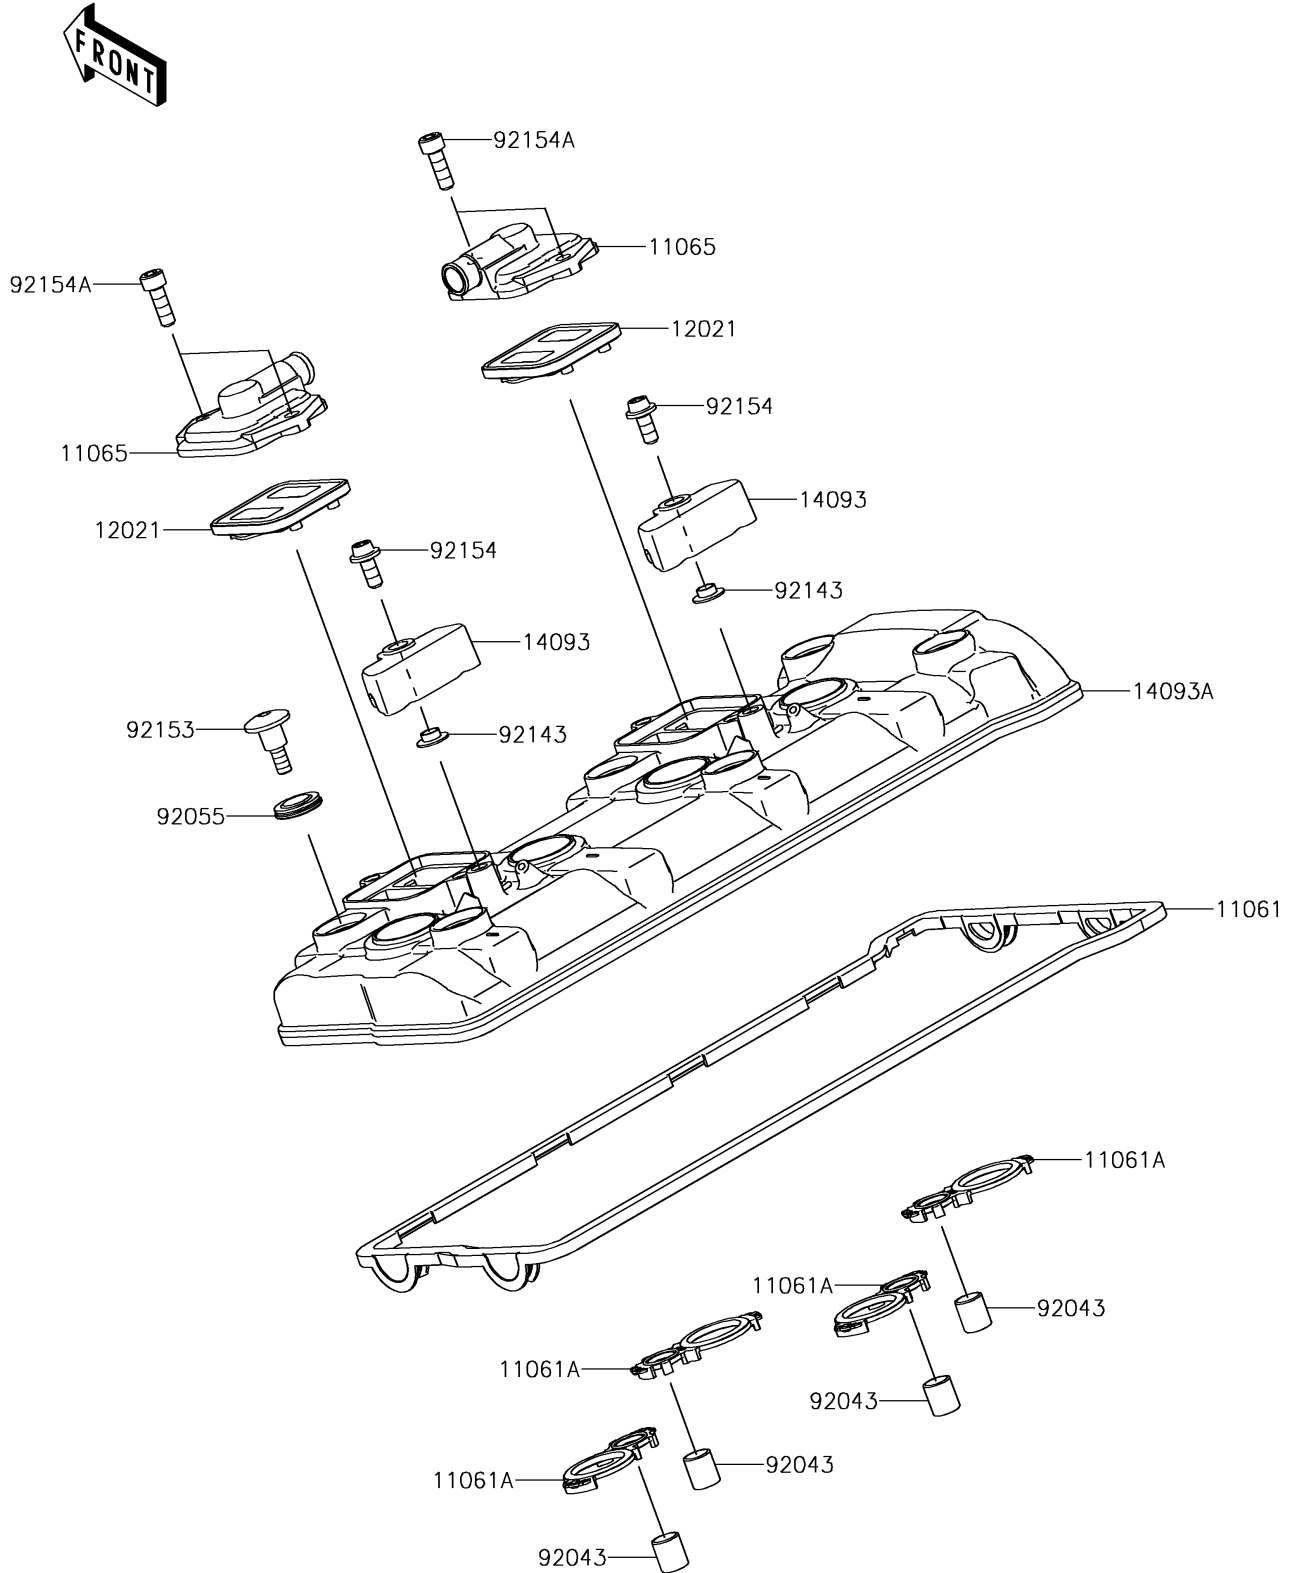

# 2018 NINJA® ZX™ -10RR PARTS DIAGRAM

Cylinder Head Cover

E1112

## 2018 NINJA® ZX™-10RR PARTS LIST

### Cylinder Head Cover

ITEM NAME	PART NUMBER	QUANTITY
GASKET,HEAD COVER (Ref # 11061)	11061-0436	1
GASKET,PLUG HOLE (Ref # 11061A)	11061-0437	4
CAP (Ref # 11065)	11065-0360	2
VALVE-ASSY-REED (Ref # 12021)	12021-0021	2
COVER (Ref # 14093)	14093-0291	2
COVER,HEAD (Ref # 14093A)	14093-0335	1
PIN,10.1X12X14 (Ref # 92043)	92043-4009	4
RING-O (Ref # 92055)	92055-0187	6
COLLAR (Ref # 92143)	92143-1331	2
BOLT,SOCKET,6X22.5 (Ref # 92153)	92153-1779	6
BOLT,SOCKET,6X14 (Ref # 92154)	92154-1460	2
BOLT,SOCKET,6X18 (Ref # 92154A)	92154-1832	4