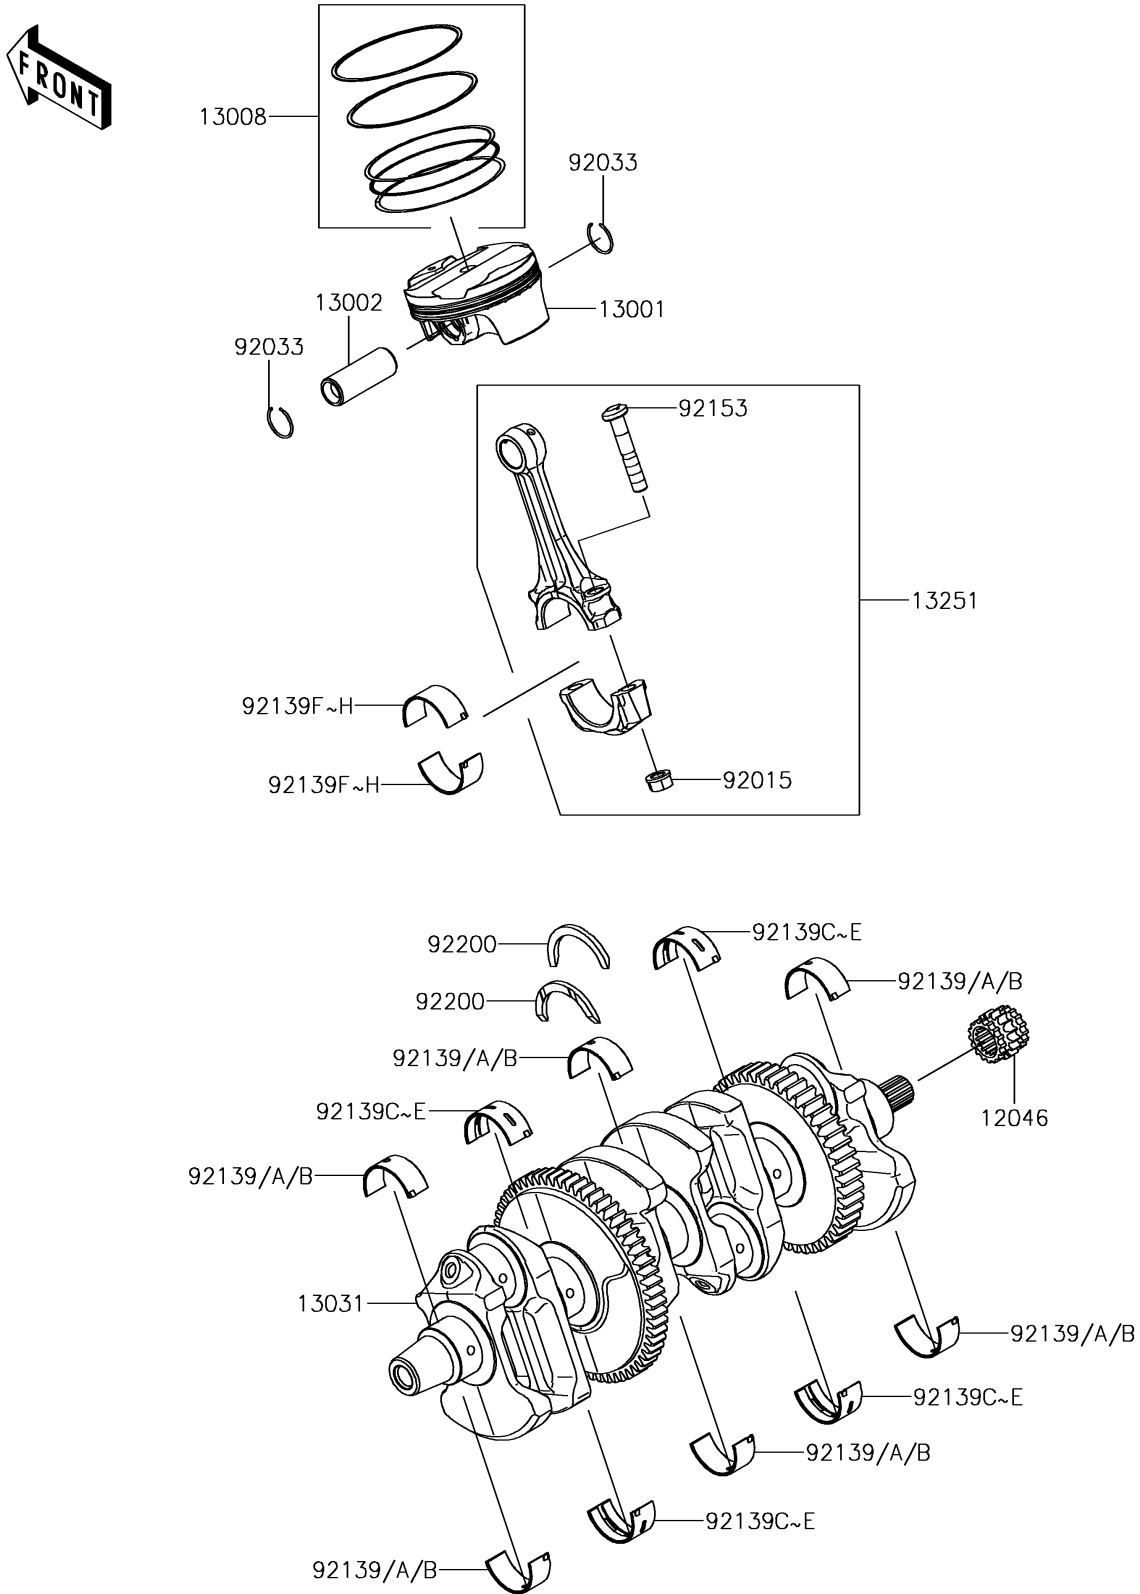

# 2017 Ninja ZX-10RR PARTS DIAGRAM

Crankshaft/Piston(s)

E1320

## 2017 Ninja ZX-10RR PARTS LIST

### Crankshaft/Piston(s)

ITEM NAME	PART NUMBER	QUANTITY
SPROCKET,16T (Ref # 12046)	12046-0033	1
PISTON-ENGINE (Ref # 13001)	13001-0792	4
PIN-PISTON (Ref # 13002)	13002-0004	4
RING-SET-PISTON (Ref # 13008)	13008-0562	4
CRANKSHAFT-COMP (Ref # 13031)	13031-0881	1
ROD-ASSY-CONNECTING,H (Ref # 13251)	13251-0725-HH	4
NUT,FLANGED,8MM (Ref # 92015)	92015-1311	8
RING-SNAP (Ref # 92033)	92033-1054	8
BUSHING,#1&#3&#5,BLUE (Ref # 92139)	92139-0298	AR
BUSHING,#1&#3&#5,BLACK (Ref # 92139A)	92139-0299	6
BUSHING,#1&#3&#5,BROWN (Ref # 92139B)	92139-0300	AR
BUSHING,#2&#4,BLUE (Ref # 92139C)	92139-0301	AR
BUSHING,#2&#4,BLACK (Ref # 92139D)	92139-0302	4
BUSHING,#2&#4,BROWN (Ref # 92139E)	92139-0303	AR
BUSHING,PIN,BLUE (Ref # 92139F)	92139-0853	8
BUSHING,PIN,BLACK (Ref # 92139G)	92139-0854	AR
BUSHING,PIN,BROWN (Ref # 92139H)	92139-0855	AR
BOLT,CON-ROD,8X45.5 (Ref # 92153)	92153-0809	8
WASHER,T=3.25 (Ref # 92200)	92200-0424	2