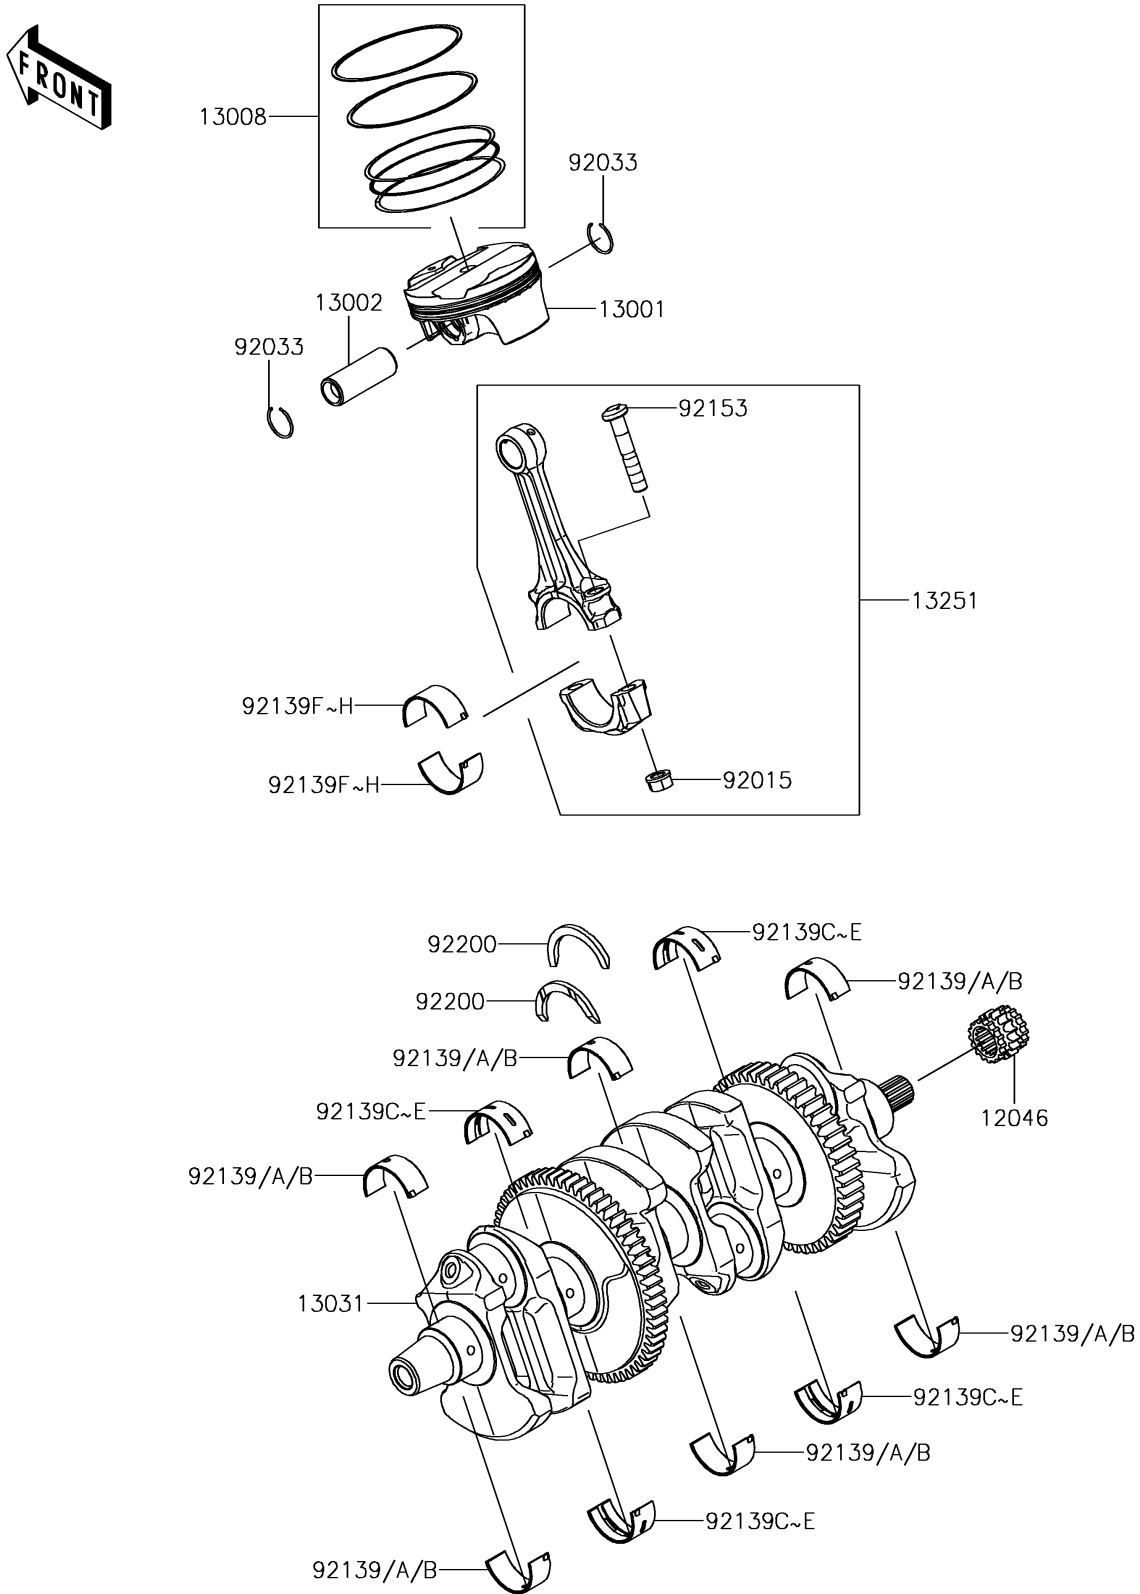

2018 NINJA® ZX™ -10RR PARTS DIAGRAM

Crankshaft/Piston(s)

E1320

2018 NINJA® ZX™ -10RR PARTS LIST

Crankshaft/Piston(s)

ITEM NAME	PART NUMBER	QUANTITY
SPROCKET,16T (Ref # 12046)	12046-0033	1
PISTON-ENGINE (Ref # 13001)	13001-0792	4
PIN-PISTON (Ref # 13002)	13002-0004	4
RING-SET-PISTON (Ref # 13008)	13008-0562	4
CRANKSHAFT-COMP (Ref # 13031)	13031-0881	1
ROD-ASSY-CONNECTING,H (Ref # 13251)	13251-0725-HH	4
NUT,FLANGED,8MM (Ref # 92015)	92015-1311	8
RING-SNAP (Ref # 92033)	92033-1054	8
BUSHING,#1,BLUE (Ref # 92139)	92139-0298	AR
BUSHING,#1,BLACK (Ref # 92139A)	92139-0299	6
BUSHING,#1,BROWN (Ref # 92139B)	92139-0300	AR
BUSHING,#2,BLUE (Ref # 92139C)	92139-0301	AR
BUSHING,#2,BLACK (Ref # 92139D)	92139-0302	4
BUSHING,#2,BROWN (Ref # 92139E)	92139-0303	AR
BUSHING,PIN,BLUE (Ref # 92139F)	92139-0853	8
BUSHING,PIN,BLACK (Ref # 92139G)	92139-0854	AR
BUSHING,PIN,BROWN (Ref # 92139H)	92139-0855	AR
BOLT,CON-ROD,8X45.5 (Ref # 92153)	92153-0809	8
WASHER,T=3.25 (Ref # 92200)	92200-0424	2