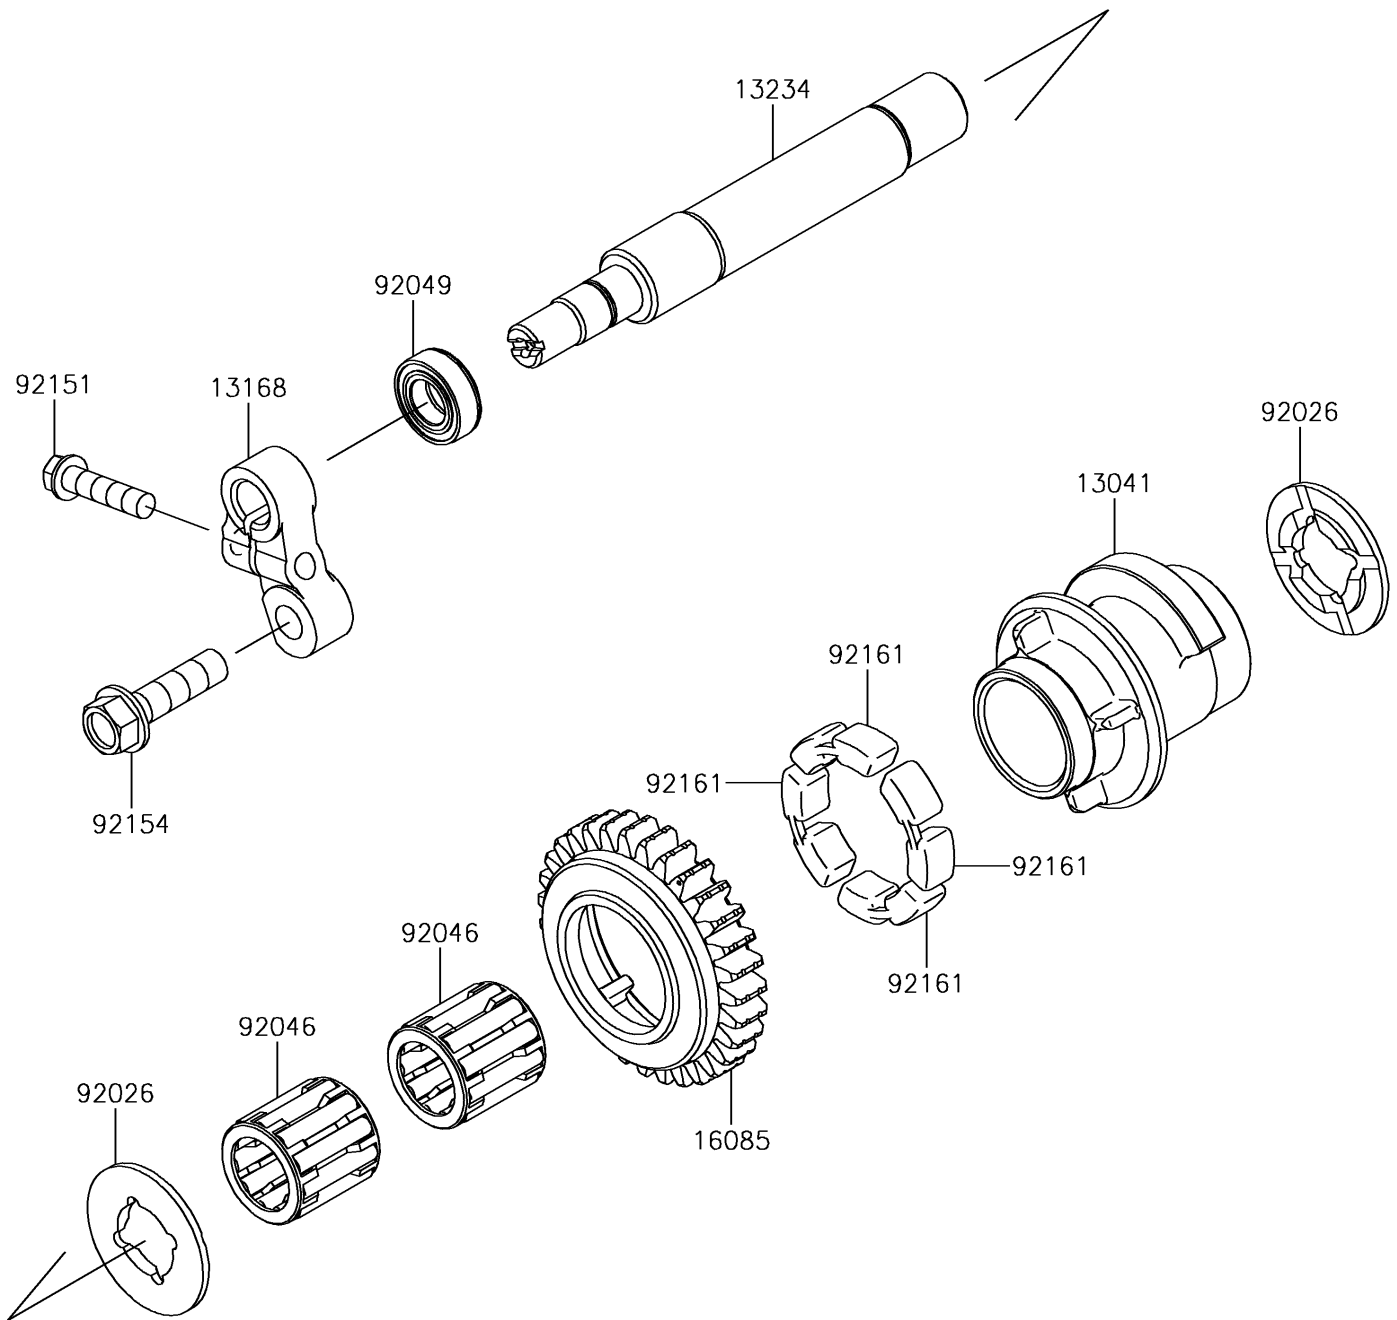

2018 NINJA® ZX™-10RR PARTS DIAGRAM

Balancer

E1323

2018 NINJA® ZX™-10RR PARTS LIST

Balancer

ITEM NAME	PART NUMBER	QUANTITY
BALANCER (Ref # 13041)	13041-0047	1
LEVER, BACKLASH ADJUSTMENT (Ref # 13168)	13168-0831	1
SHAFT-COMP (Ref # 13234)	13234-0589	1
GEAR, BALANCER, 31T (Ref # 16085)	16085-0144	1
SPACER (Ref # 92026)	92026-0082	2
BEARING-NEEDLE (Ref # 92046)	92046-1266	2
SEAL-OIL (Ref # 92049)	92049-0720	1
BOLT, FLANGED-SMALL, 6X25 (Ref # 92151)	92151-1930	1
BOLT, FLANGED, 8X30 (Ref # 92154)	92154-1796	1
DAMPER (Ref # 92161)	92161-1055	4