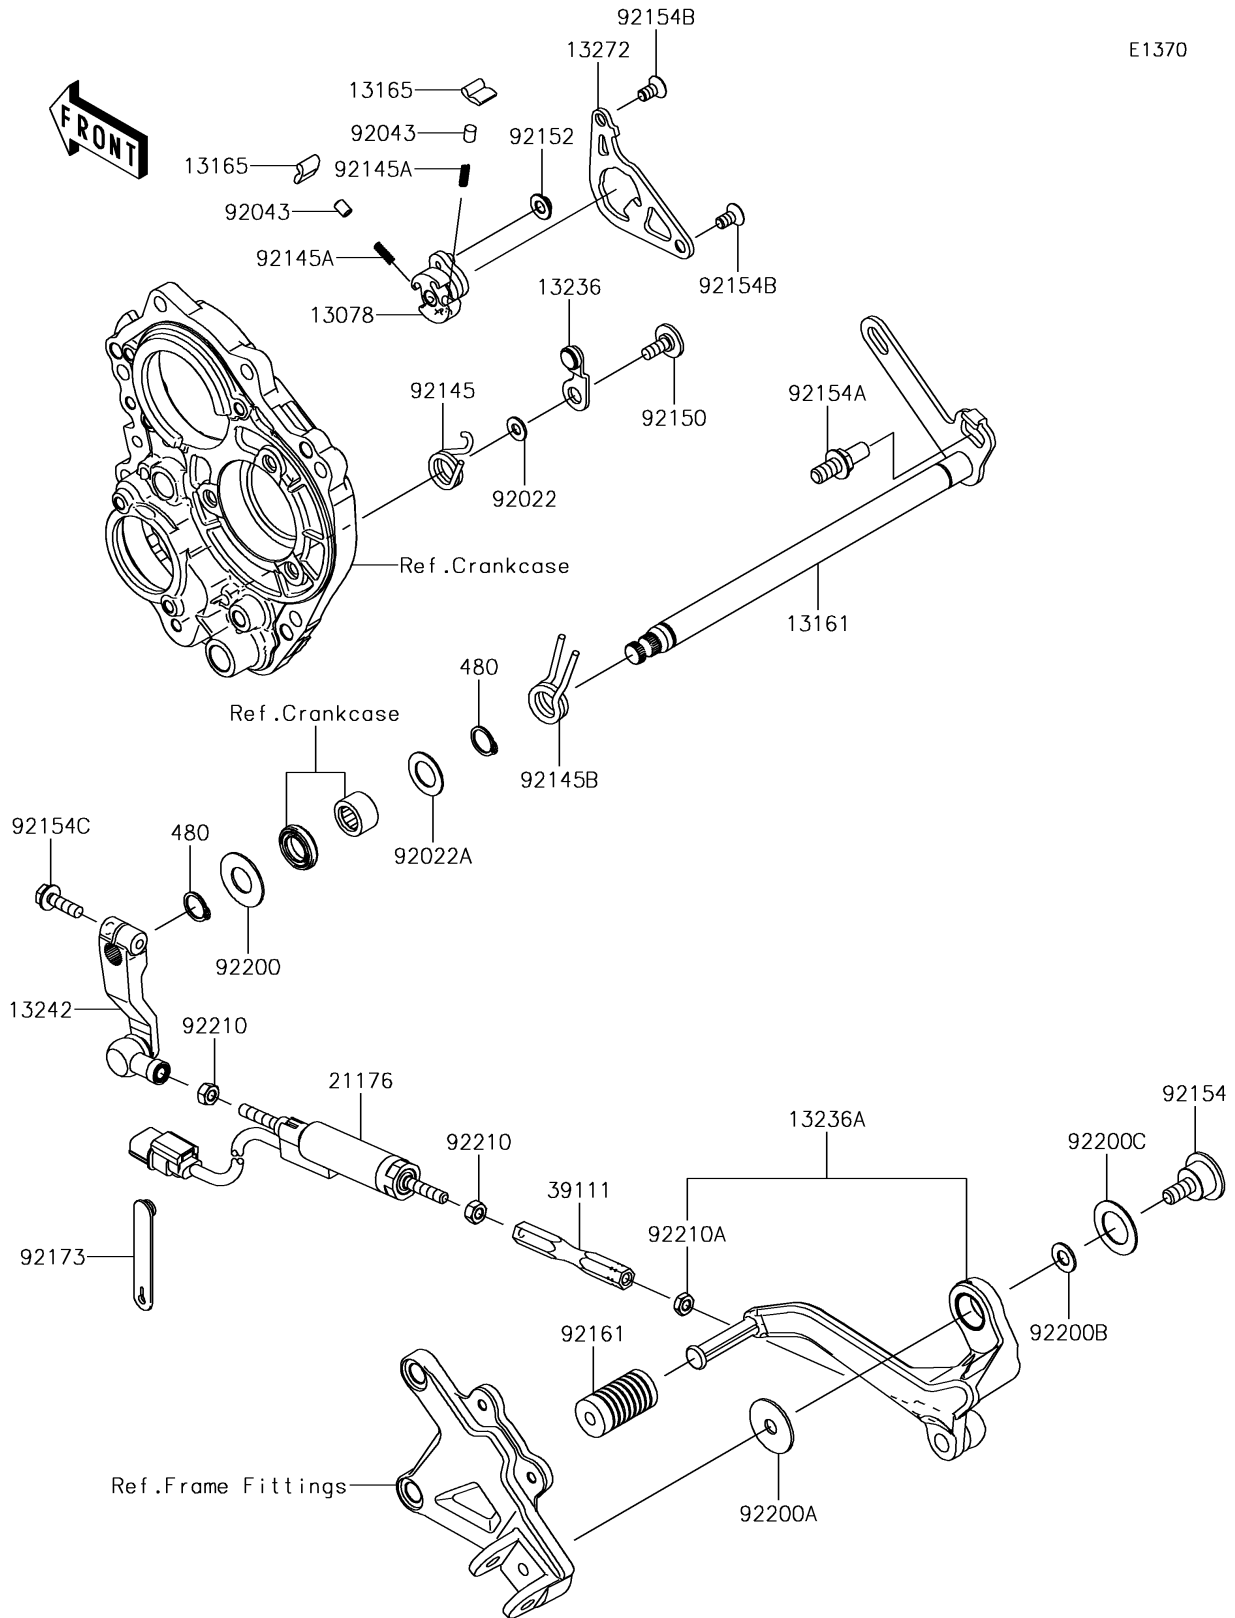

# 2018 NINJA® ZX™-10RR PARTS DIAGRAM

## Gear Change Mechanism

E1370

### Gear Change Mechanism

ITEM NAME	PART NUMBER	QUANTITY
RATCHET (Ref # 13078)	13078-0012	1
LEVER-COMP-CHANGE SHAFT (Ref # 13161)	13161-0078	1
PAWL (Ref # 13165)	13165-0018	2
LEVER-COMP,POSITION (Ref # 13236)	13236-0192	1
LEVER-COMP,CHANGE PEDAL (Ref # 13236A)	13236-0769	1
LEVER-ASSY-CHANGE (Ref # 13242)	13242-0128	1
PLATE (Ref # 13272)	13272-2171	1
SENSOR,QUICK SHIFTER (Ref # 21176)	21176-0850	1
ROD-TIE (Ref # 39111)	39111-0338	1
CIRCLIP-TYPE-C,14MM (Ref # 480)	480J1400	2
WASHER,6X12.8X1.2 (Ref # 92022)	92022-1827	1
WASHER,14.3X24X1 (Ref # 92022A)	92022-272	1
PIN,PLUNGER (Ref # 92043)	92043-1676	2
SPRING (Ref # 92145)	92145-0849	1
SPRING (Ref # 92145A)	92145-1490	2
SPRING (Ref # 92145B)	92145-1734	1
BOLT,SOCKET,6X16 (Ref # 92150)	92150-1673	1
COLLAR (Ref # 92152)	92152-1414	1
BOLT (Ref # 92154)	92154-1884	1
BOLT,RETURN SPRING (Ref # 92154A)	92154-1885	1
BOLT,TORX,6X8.7 (Ref # 92154B)	92154-1886	2
BOLT,FLANGED,6X20 (Ref # 92154C)	92154-2090	1
DAMPER (Ref # 92161)	92161-0871	1
CLAMP (Ref # 92173)	92173-1526	1
WASHER (Ref # 92200)	92200-0265	1
WASHER,8.2X30X1.5 (Ref # 92200A)	92200-0810	1
WASHER,8.2X18X1.2 (Ref # 92200B)	92200-0811	1
WASHER,18.3X30X1 (Ref # 92200C)	92200-0812	1
NUT,6MM (Ref # 92210)	92210-1100	2

### Gear Change Mechanism

ITEM NAME	PART NUMBER	QUANTITY
NUT,LEFT HANDED,6MM (Ref # 92210A)	92210-1101	1