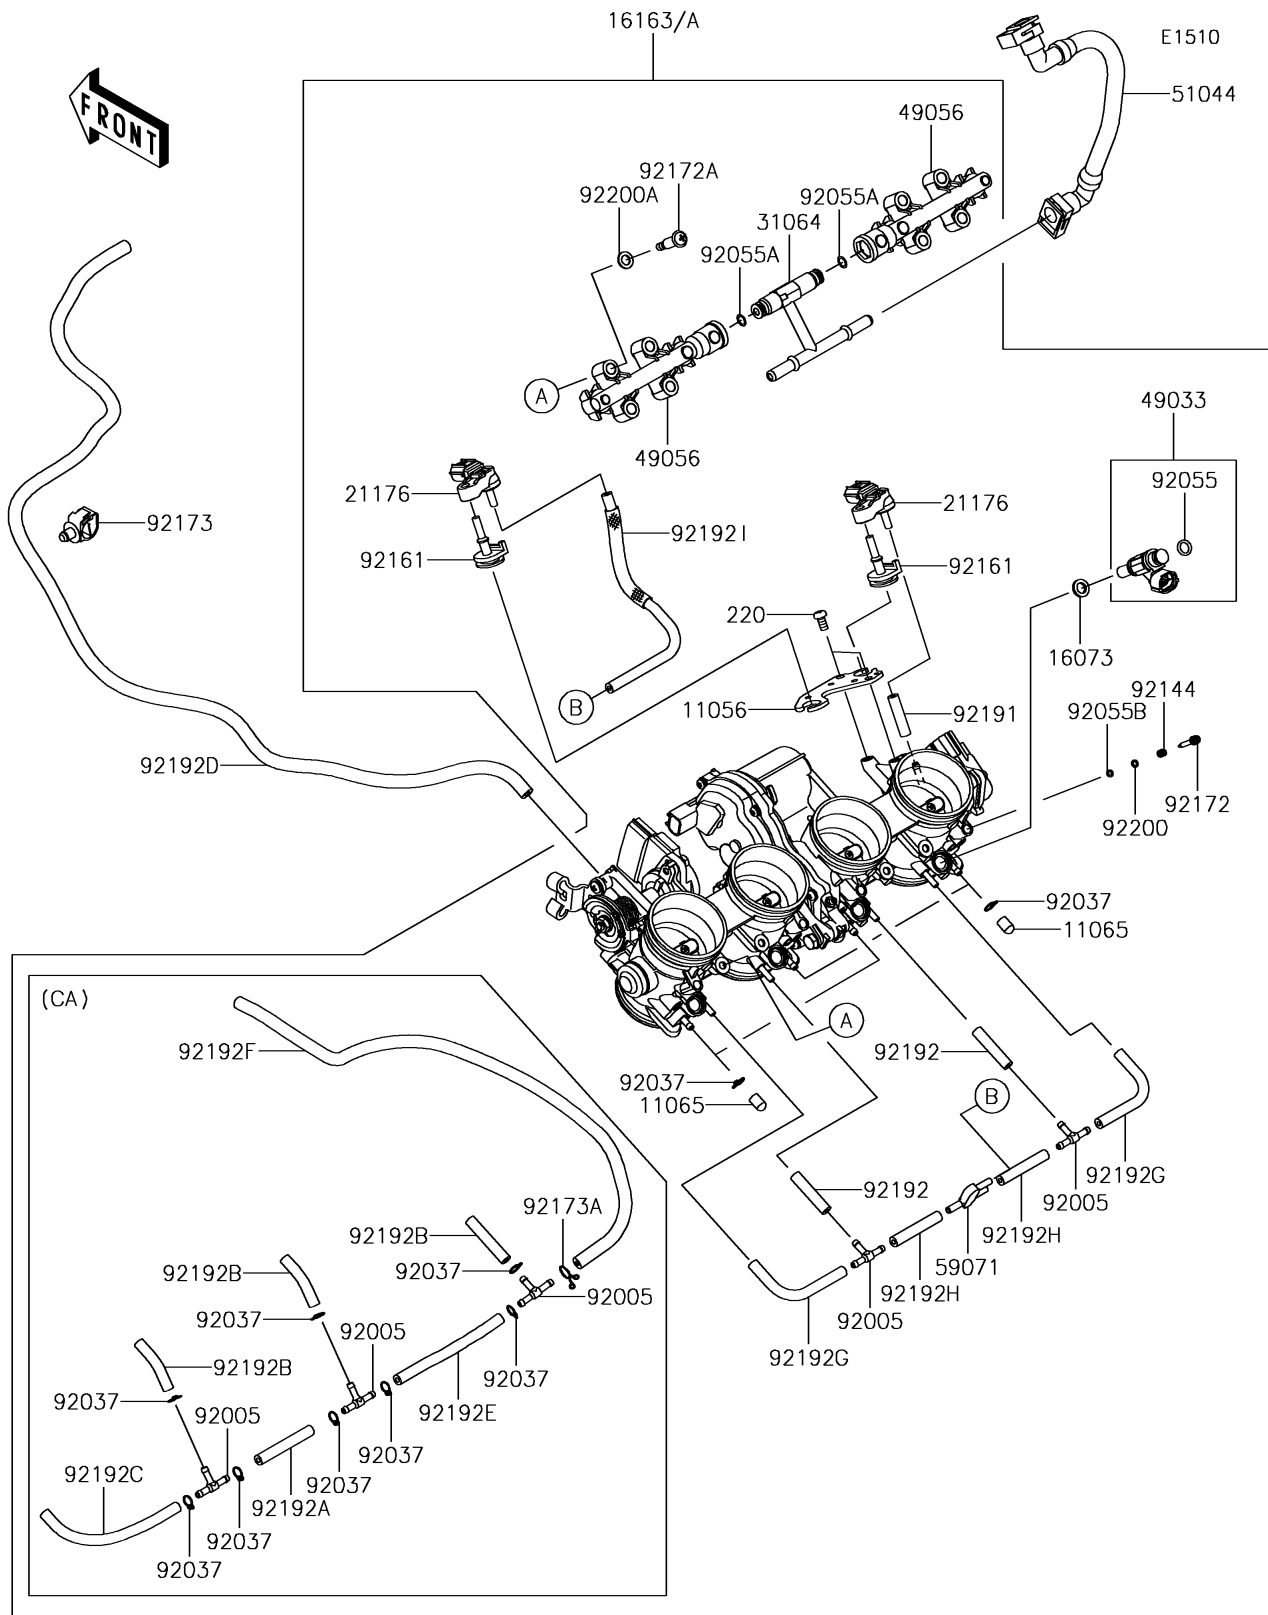

2017 Ninja ZX-10RR PARTS DIAGRAM

Throttle

2017 Ninja ZX-10RR PARTS LIST

Throttle

ITEM NAME	PART NUMBER	QUANTITY
BRACKET (Ref # 11056)	11056-7844	1
CAP (Ref # 11065)	11065-0072	4
INSULATOR (Ref # 16073)	16073-0848	4
THROTTLE-ASSY (Ref # 16163)	16163-0863	1
THROTTLE-ASSY (Ref # 16163A)	16163-0867	1
SENSOR,PRESSURE (Ref # 21176)	21176-0111	2
PIPE-COMP (Ref # 31064)	31064-0686	1
NOZZLE-INJECTION (Ref # 49033)	49033-0027	4
PIPE-INJECTION (Ref # 49056)	49056-0046	2
TUBE-ASSY,FUEL (Ref # 51044)	51044-0859	1
JOINT (Ref # 59071)	59071-0022	1
FITTING (Ref # 92005)	92005-1380	5
CLAMP,TUBE (Ref # 92037)	92037-1124	12
RING-O,INJECTION NOZZLE (Ref # 92055)	92055-0124	4
RING-O (Ref # 92055A)	92055-0761	2
RING-O (Ref # 92055B)	92055-0840	4
SPRING,THROTTLE STOP SCREW (Ref # 92144)	92144-1674	4
DAMPER (Ref # 92161)	92161-0673	2
SCREW (Ref # 92172)	92172-0156	4
SCREW,PIPE INJECTION (Ref # 92172A)	92172-0828	4
CLAMP,12MM DIA. (Ref # 92173)	92173-0736	1
CLAMP (Ref # 92173A)	92173-1568	1
TUBE,3.2X7.4X30 (Ref # 92191)	92191-1550	1
TUBE,3.2X7.4X35 (Ref # 92192)	92192-1234	2
TUBE,3.5X7.5X55 (Ref # 92192A)	92192-1349	1
TUBE,3.5X7.5X40 (Ref # 92192B)	92192-1494	3
TUBE,3.5X7.5X125 (Ref # 92192C)	92192-1497	1
TUBE (Ref # 92192D)	92192-1499	1
SCREW-PAN-CROS,5X10 (Ref # 220)	220AA0510	2

2017 Ninja ZX-10RR PARTS LIST

Throttle

ITEM NAME	PART NUMBER	QUANTITY
TUBE,3.5X7.5X100 (Ref # 92192E)	92192-1521	1
TUBE,L=450 (Ref # 92192F)	92192-1612	1
TUBE,3.2X7.4X85 (Ref # 92192G)	92192-1616	2
TUBE,3.2X7.4X45 (Ref # 92192H)	92192-1617	2
TUBE,3.2X7.4X200 (Ref # 92192I)	92192-1618	1
WASHER,PILOT AIR SCREW (Ref # 92200)	92200-1564	4
WASHER (Ref # 92200A)	92200-3807	4
FITTING (Ref # 92005)	92005-1380	2
CLAMP,TUBE (Ref # 92037)	92037-1124	4