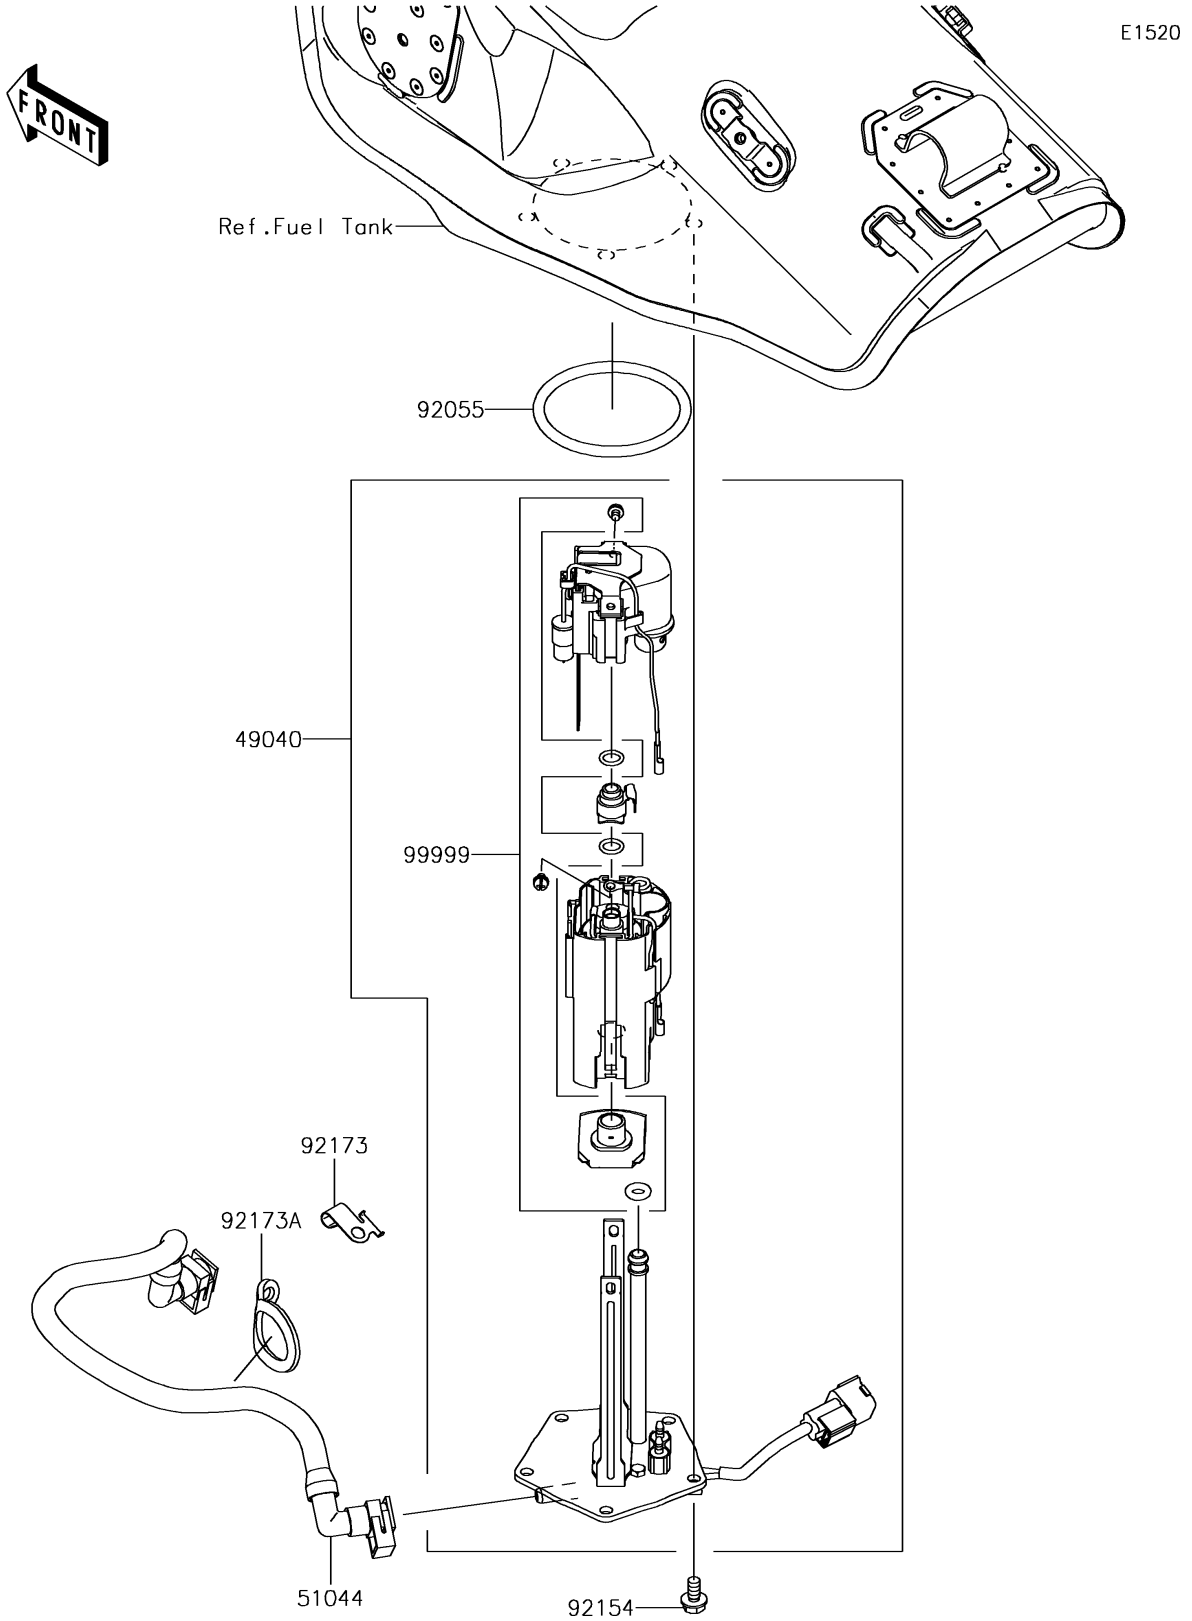

2018 NINJA® ZX™-10RR PARTS DIAGRAM

Fuel Pump

2018 NINJA® ZX™-10RR PARTS LIST

Fuel Pump

ITEM NAME	PART NUMBER	QUANTITY
PUMP-FUEL (Ref # 49040)	49040-0750	1
TUBE-ASSY,FUEL (Ref # 51044)	51044-0858	1
RING-O,70.6X5.7 (Ref # 92055)	92055-0210	1
BOLT,FLANGED,6X12 (Ref # 92154)	92154-1848	5
CLAMP (Ref # 92173)	92173-0831	1
CLAMP (Ref # 92173A)	92173-0832	1
KIT,FUEL FILTER (Ref # 99999)	99999-0521	1