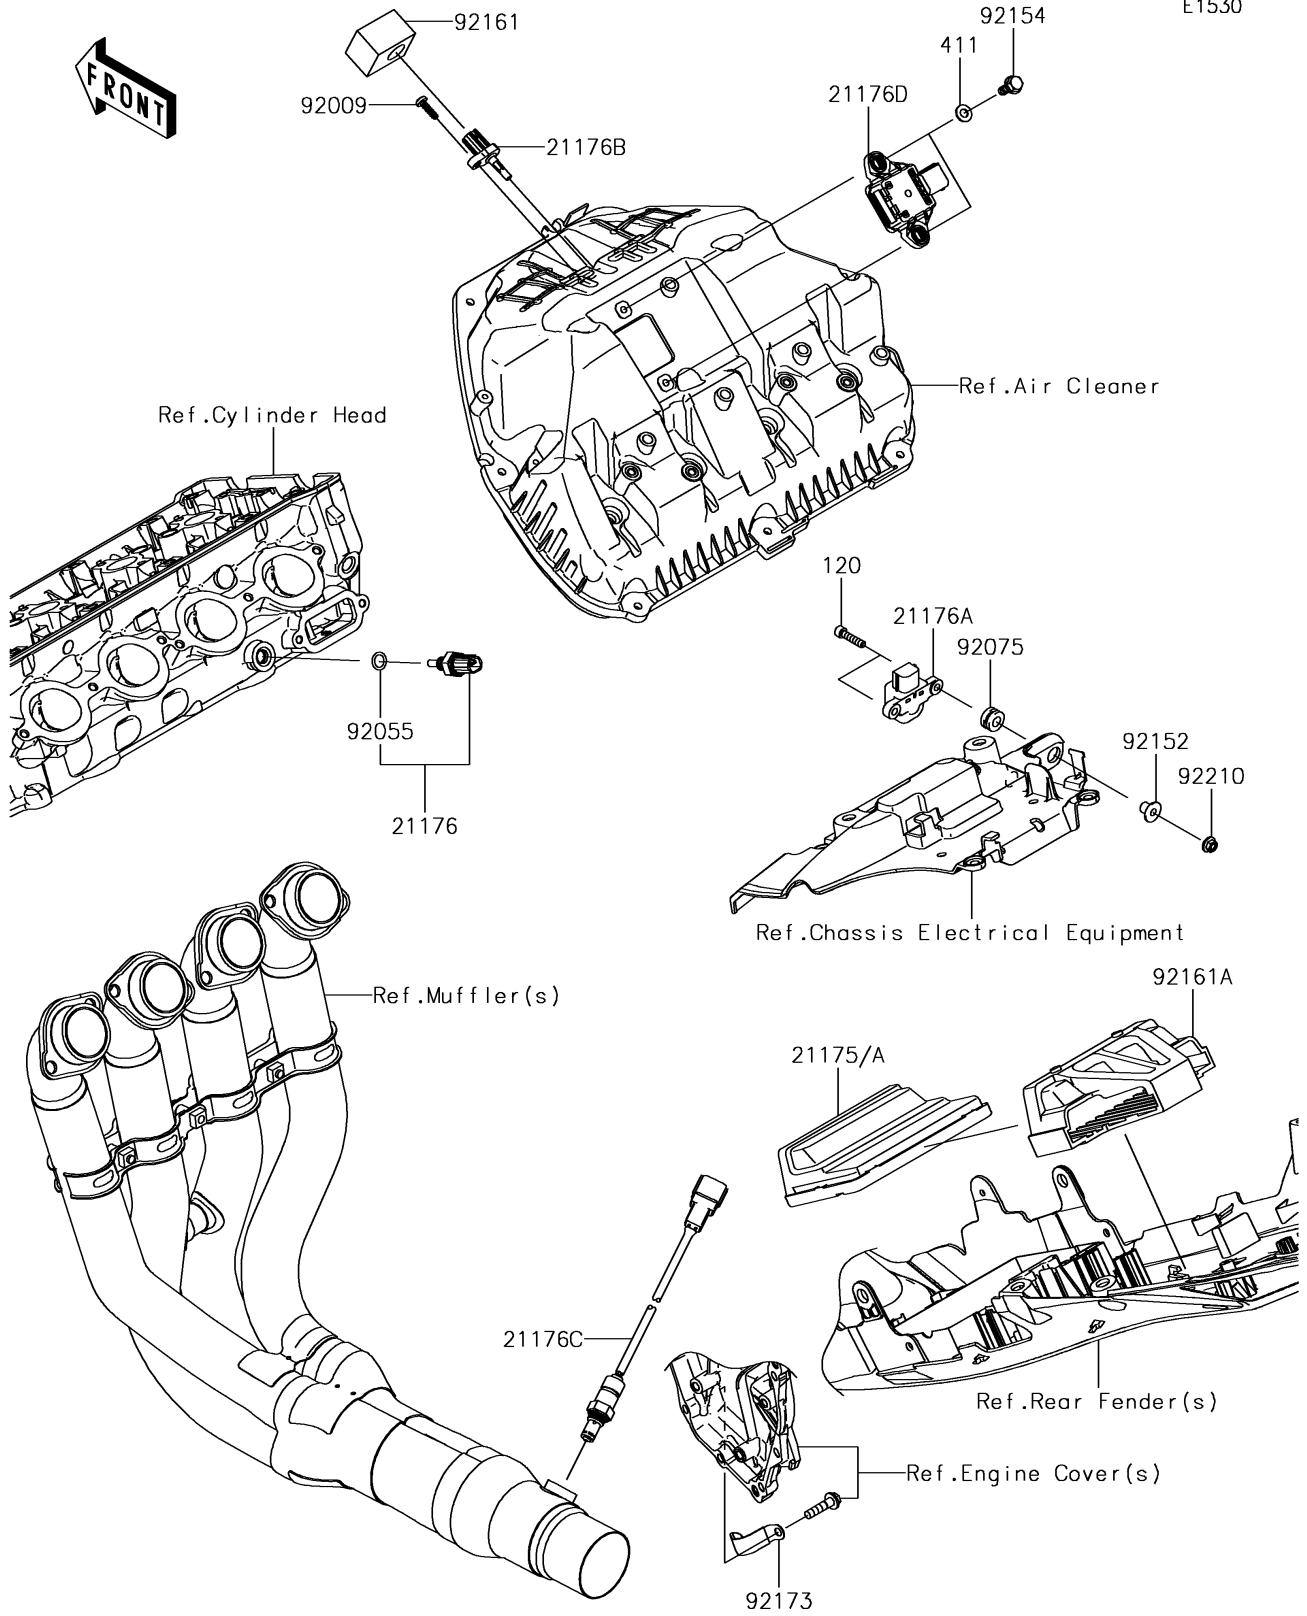

2018 NINJA® ZX™-10RR PARTS DIAGRAM

Fuel Injection

E1530

2018 NINJA® ZX™-10RR PARTS LIST

Fuel Injection

ITEM NAME	PART NUMBER	QUANTITY
BOLT-SOCKET,5X22 (Ref # 120)	120R0522	2
CONTROL UNIT-ELECTRONIC (Ref # 21175)	21175-1270	1
CONTROL UNIT-ELECTRONIC (Ref # 21175A)	21175-1271	1
SENSOR,WATER TEMP (Ref # 21176)	21176-0009	1
SENSOR,VEHICLE-DOWN (Ref # 21176A)	21176-0026	1
SENSOR,AIR TEMPERATURE (Ref # 21176B)	21176-0048	1
SENSOR,OXYGEN (Ref # 21176C)	21176-0789	1
SENSOR,GYRO (Ref # 21176D)	21176-0819	1
WASHER-PLAIN,6MM (Ref # 411)	411S0600	2
SCREW,TAPPING,5X16 (Ref # 92009)	92009-1984	1
RING-O,9.5X1.9 (Ref # 92055)	92055-0016	1
DAMPER (Ref # 92075)	92075-1912	2
COLLAR (Ref # 92152)	92152-1969	2
BOLT,FLANGED,6X16 (Ref # 92154)	92154-1851	2
DAMPER (Ref # 92161)	92161-0985	1
DAMPER,ECU (Ref # 92161A)	92161-1719	1
CLAMP (Ref # 92173)	92173-1549	1
NUT,FLANGED,5MM (Ref # 92210)	92210-0950	2