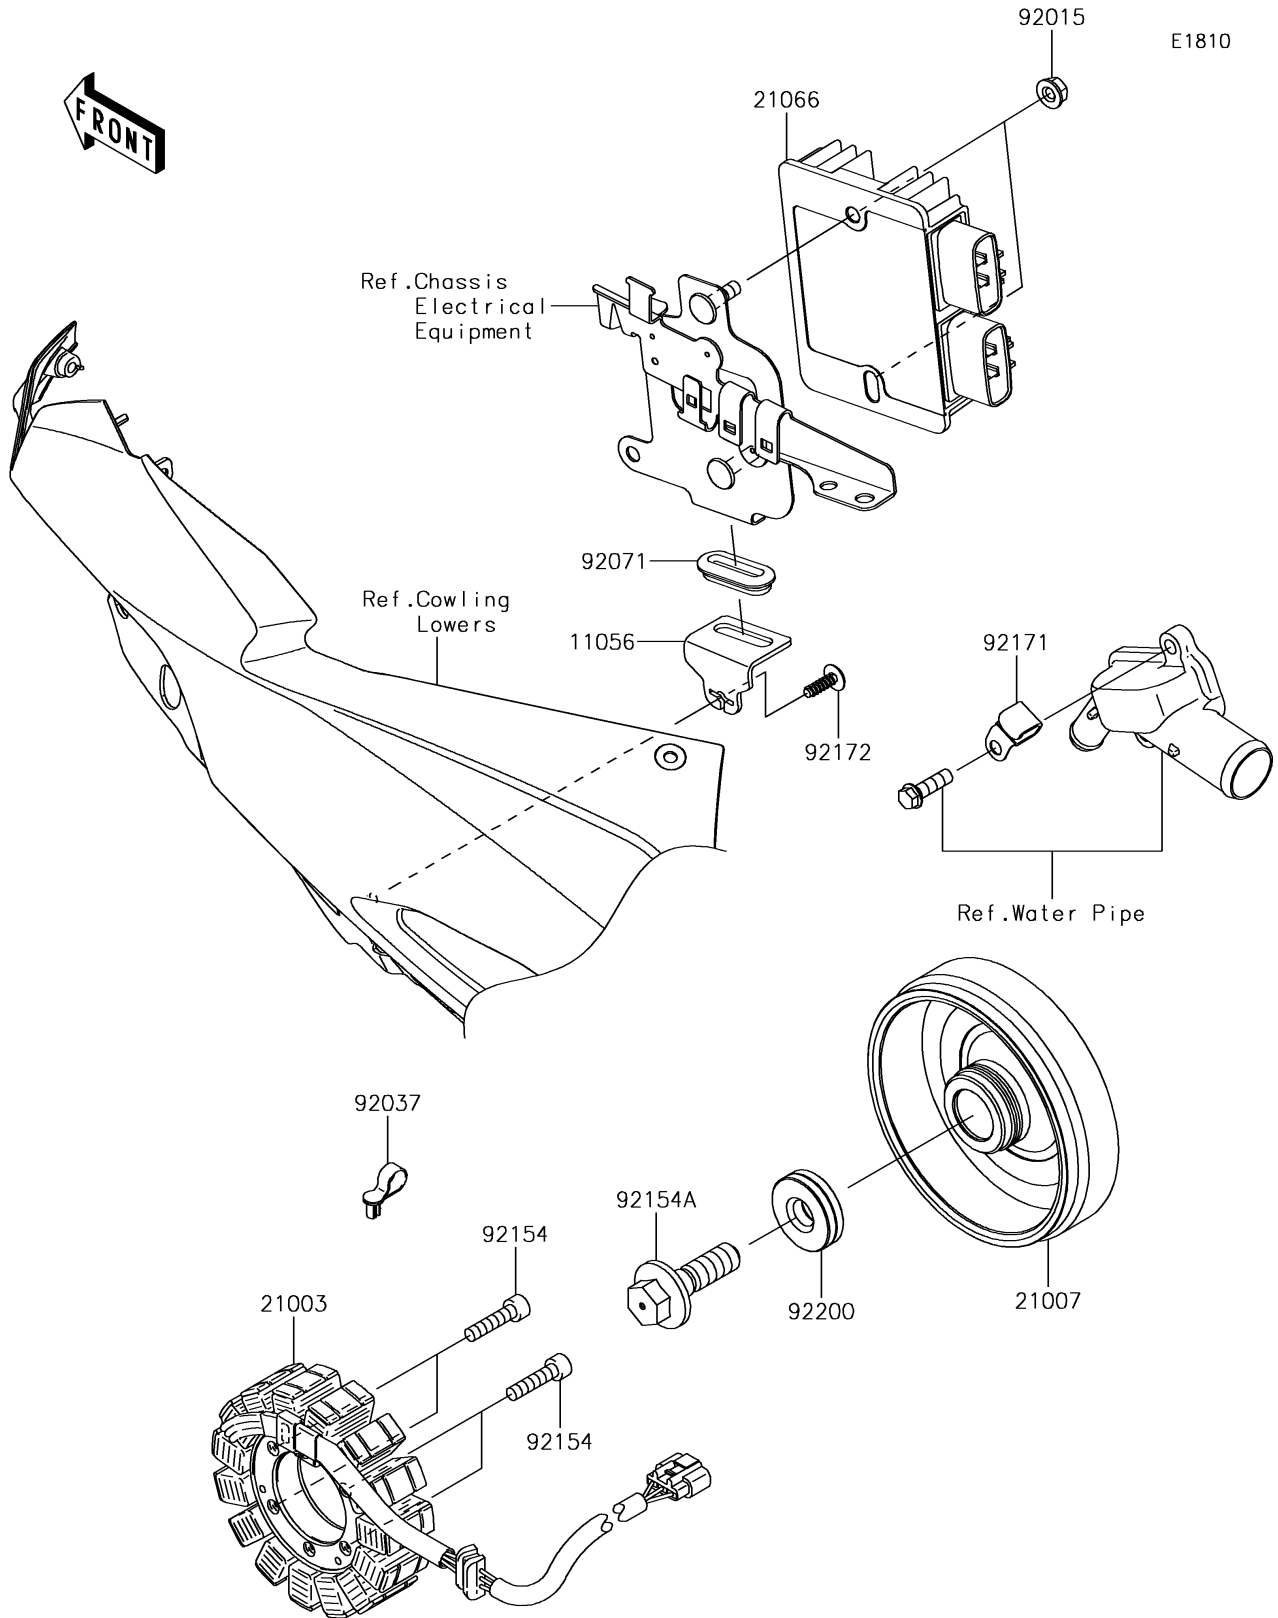

# 2017 Ninja ZX-10RR PARTS DIAGRAM

Generator

## 2017 Ninja ZX-10RR PARTS LIST

### Generator

ITEM NAME	PART NUMBER	QUANTITY
BRACKET,REGULATOR (Ref # 11056)	11056-7812	1
STATOR (Ref # 21003)	21003-0107	1
ROTOR (Ref # 21007)	21007-0591	1
REGULATOR-VOLTAGE (Ref # 21066)	21066-0748	1
NUT,FLANGED,6MM (Ref # 92015)	92015-1367	2
CLAMP,SPEED,L=43 (Ref # 92037)	92037-1290	1
GROMMET (Ref # 92071)	92071-1187	1
BOLT,SOCKET,6X25 (Ref # 92154)	92154-0477	4
BOLT,12X40 (Ref # 92154A)	92154-1944	1
CLAMP (Ref # 92171)	92171-0534	1
SCREW,TAPPING,5X16 (Ref # 92172)	92172-0175	1
WASHER,12X34X9 (Ref # 92200)	92200-0369	1