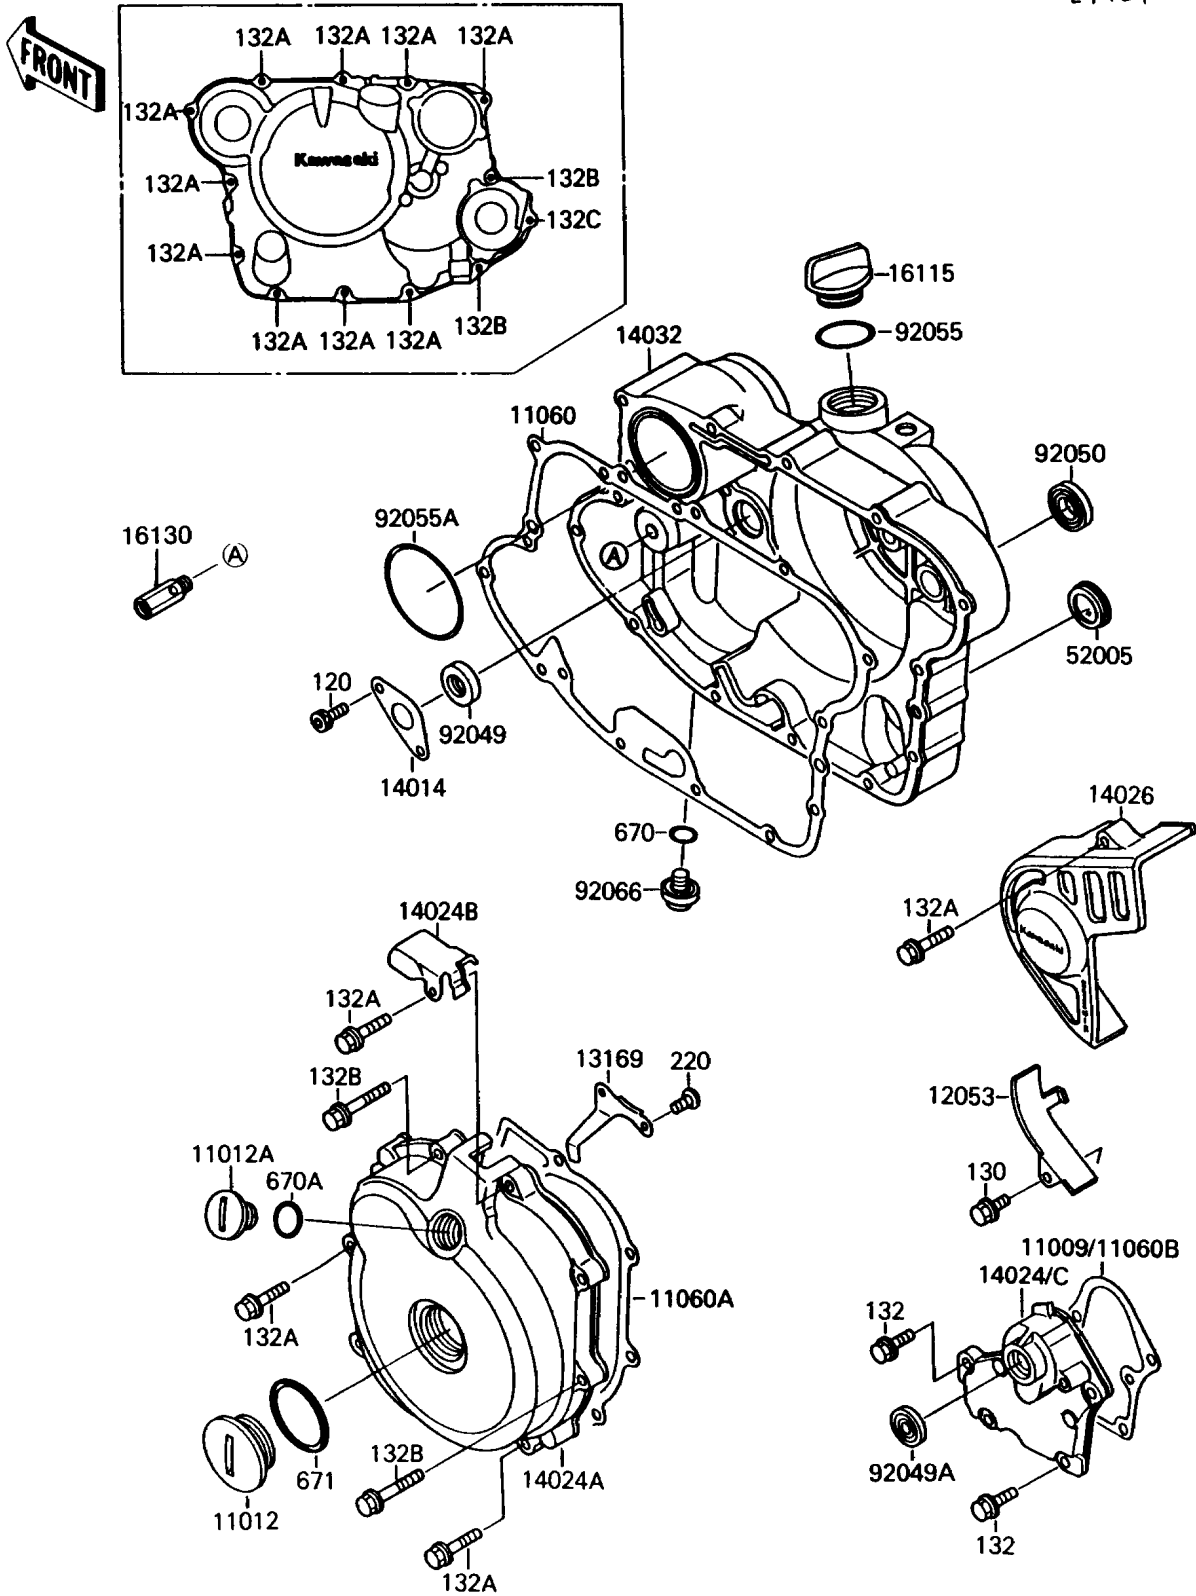

1989 Mojave 250 PARTS DIAGRAM

Engine Cover

E1431

1989 Mojave 250 PARTS LIST

Engine Cover

ITEM NAME	PART NUMBER	QUANTITY
GASKET,REVERSE (Ref # 11009)	11009-1591	1
CAP (Ref # 11012)	11012-1362	1
CAP,TOP MARK (Ref # 11012A)	11012-1363	1
GASKET,CLUTCH COVER (Ref # 11060)	11060-1238	1
GASKET,GENERATOR (Ref # 11060A)	11060-1239	1
GUIDE-CHAIN (Ref # 12053)	12053-1196	1
PLATE,GENERATOR LEAD (Ref # 13169)	13169-1692	1
PLATE-POSITION (Ref # 14014)	14014-1079	1
COVER,REVERSE LOCK (Ref # 14024)	14024-1269	1
COVER,GENERATOR (Ref # 14024A)	14024-1270	1
COVER (Ref # 14024B)	14024-1363	1
COVER-CHAIN (Ref # 14026)	14026-1125	1
COVER-CLUTCH (Ref # 14032)	14032-1251	1
CAP-OIL FILLER (Ref # 16115)	16115-1009	1
VALVE-ASSY-RELIEF (Ref # 16130)	16130-1001	1
GAUGE,OIL LEVEL (Ref # 52005)	52005-1009	1
SEAL-OIL (Ref # 92049)	92049-1191	1
SEAL-OIL,TB12205.5 (Ref # 92049A)	92049-1271	1
SEAL-OIL (Ref # 92050)	92050-078	1
RING-O,31.5X2.6 (Ref # 92055)	92055-049	1
RING-O,62.6X66X3.1 (Ref # 92055A)	92055-1221	1
PLUG,DRAIN (Ref # 92066)	92066-1156	1
BOLT-SOCKET,6X10 (Ref # 120)	120P0610	2
BOLT-FLANGED (Ref # 130)	130J0610	1
BOLT-FLANGED-SMALL (Ref # 132)	132J0620	5
BOLT-FLANGED-SMALL (Ref # 132A)	132J0630	19
BOLT-FLANGED-SMALL,6X40 (Ref # 132B)	132J0640	4
BOLT-FLANGED-SMALL (Ref # 132C)	132J0695	1
SCREW-PAN-CROS (Ref # 220)	220B0512	2

1989 Mojave 250 PARTS LIST

Engine Cover

ITEM NAME	PART NUMBER	QUANTITY
O RING,11MM (Ref # 670)	670B2011	1
O RING,18MM (Ref # 670A)	670B2018	1
O RING,40MM (Ref # 671)	671B2540	1