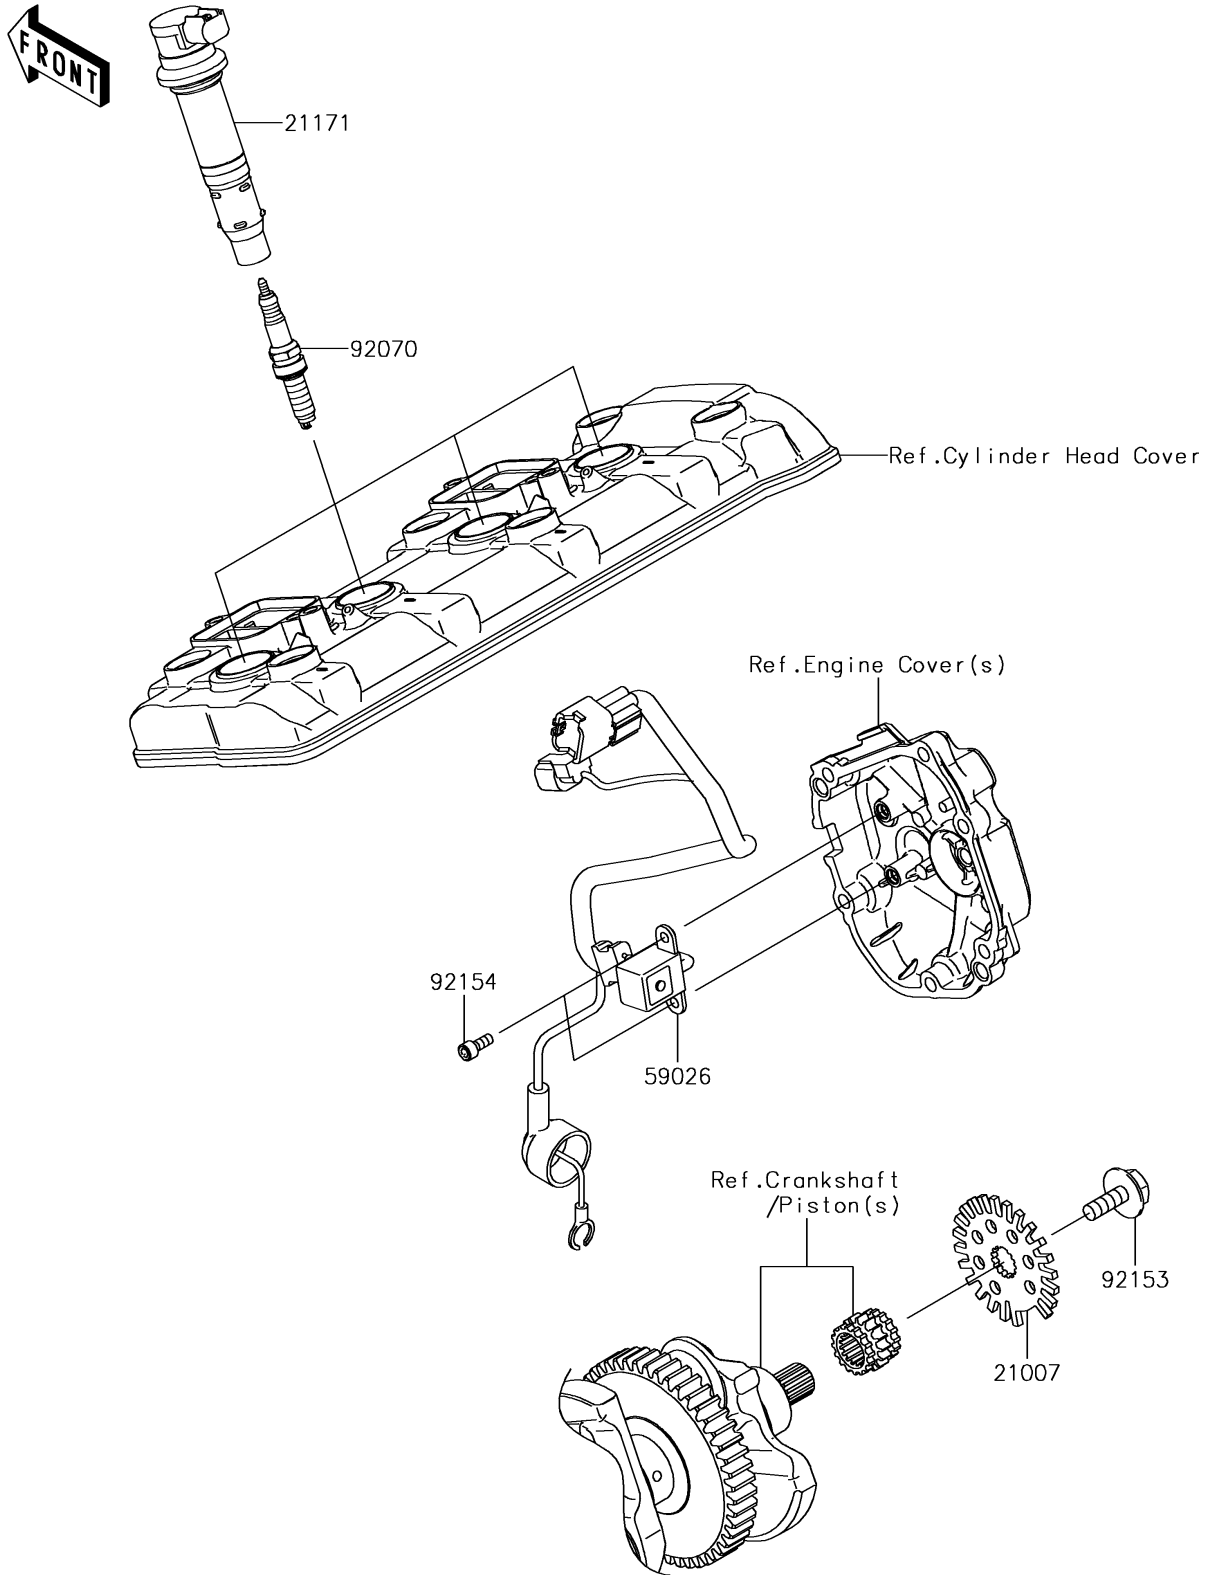

2017 Ninja ZX-10RR PARTS DIAGRAM

Ignition System

E1830

2017 Ninja ZX-10RR PARTS LIST

Ignition System

ITEM NAME	PART NUMBER	QUANTITY
ROTOR,PULSING (Ref # 21007)	21007-0019	1
COIL-ASSY-IGNITION (Ref # 21171)	21171-0741	4
COIL-PULSING (Ref # 59026)	59026-0044	1
PLUG-SPARK,SILMAR9B9(NGK) (Ref # 92070)	92070-0047	4
BOLT,FLANGED,8X23 (Ref # 92153)	92153-0549	1
BOLT,SOCKET,5X12 (Ref # 92154)	92154-0503	2