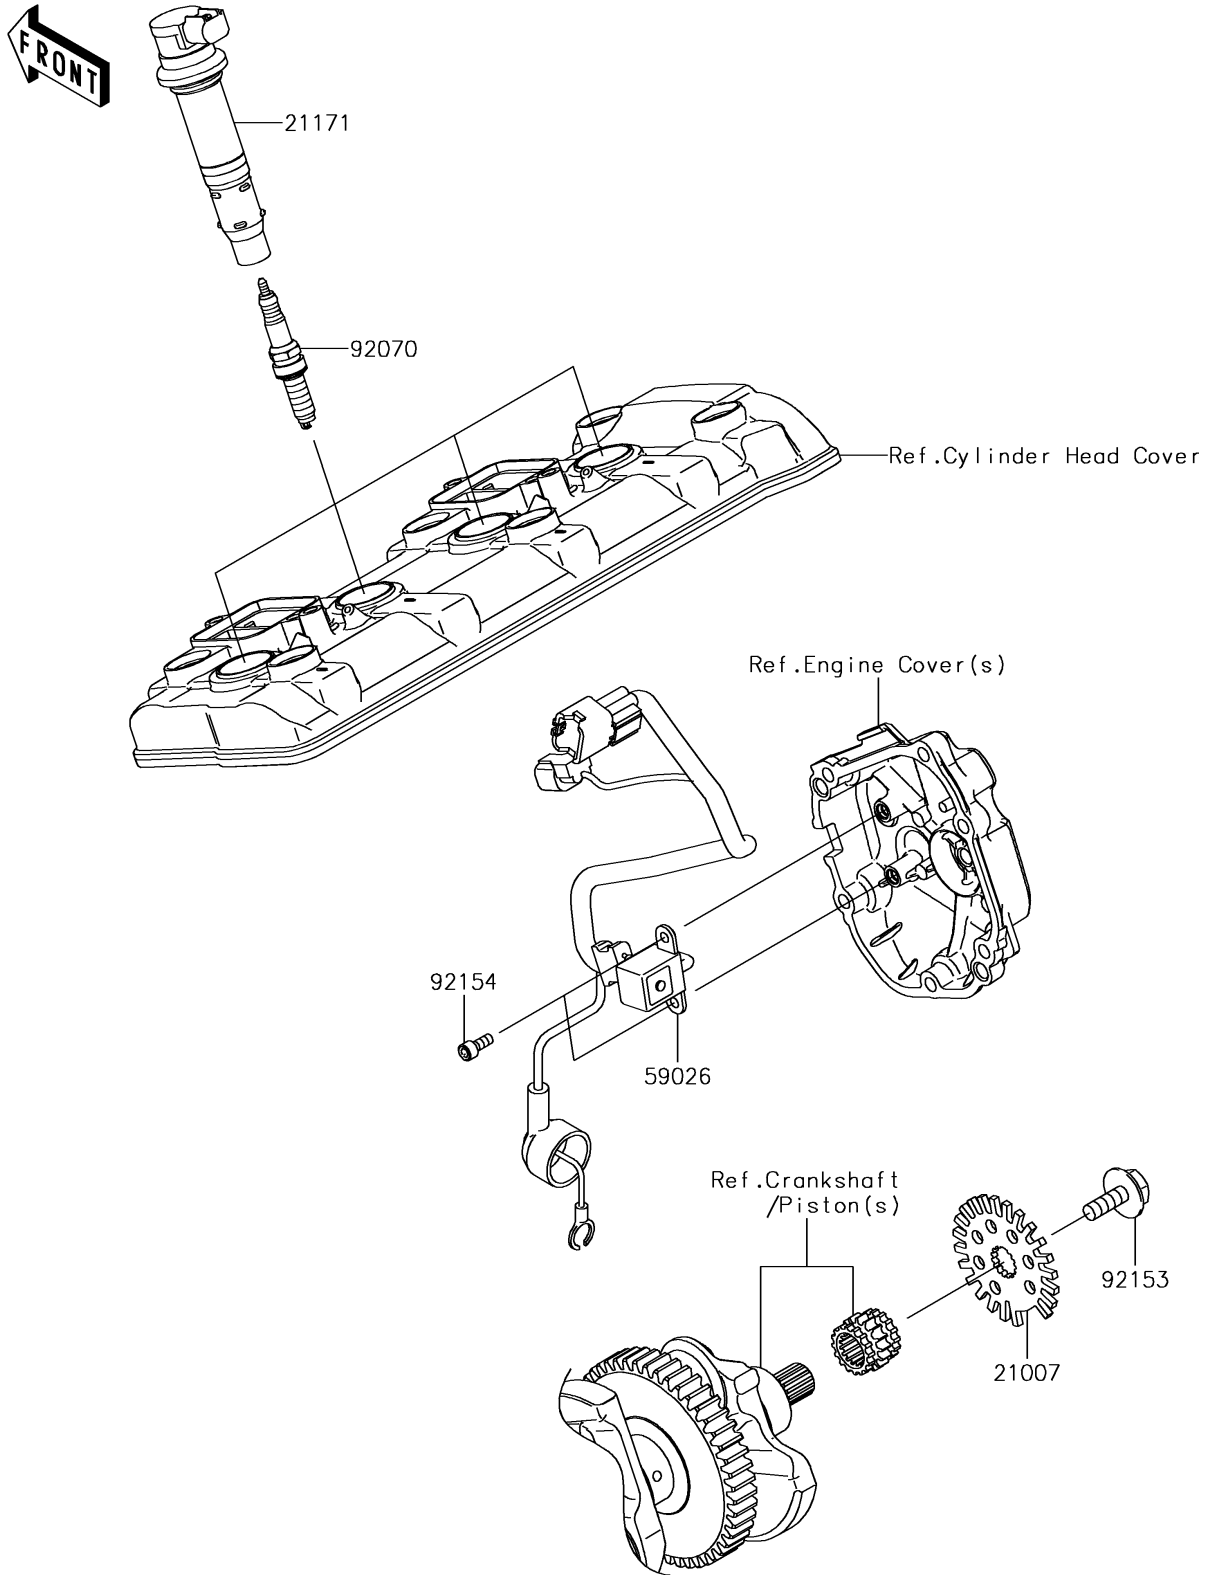

2018 NINJA® ZX™ -10RR PARTS DIAGRAM

Ignition System

E1830

2018 NINJA® ZX™-10RR PARTS LIST

Ignition System

ITEM NAME	PART NUMBER	QUANTITY
ROTOR,PULSING (Ref # 21007)	21007-0019	1
COIL-ASSY-IGNITION (Ref # 21171)	21171-0741	4
COIL-PULSING (Ref # 59026)	59026-0044	1
PLUG-SPARK,SILMAR9B9(NGK) (Ref # 92070)	92070-0047	4
BOLT,FLANGED,8X23 (Ref # 92153)	92153-0549	1
BOLT,SOCKET,5X12 (Ref # 92154)	92154-0503	2