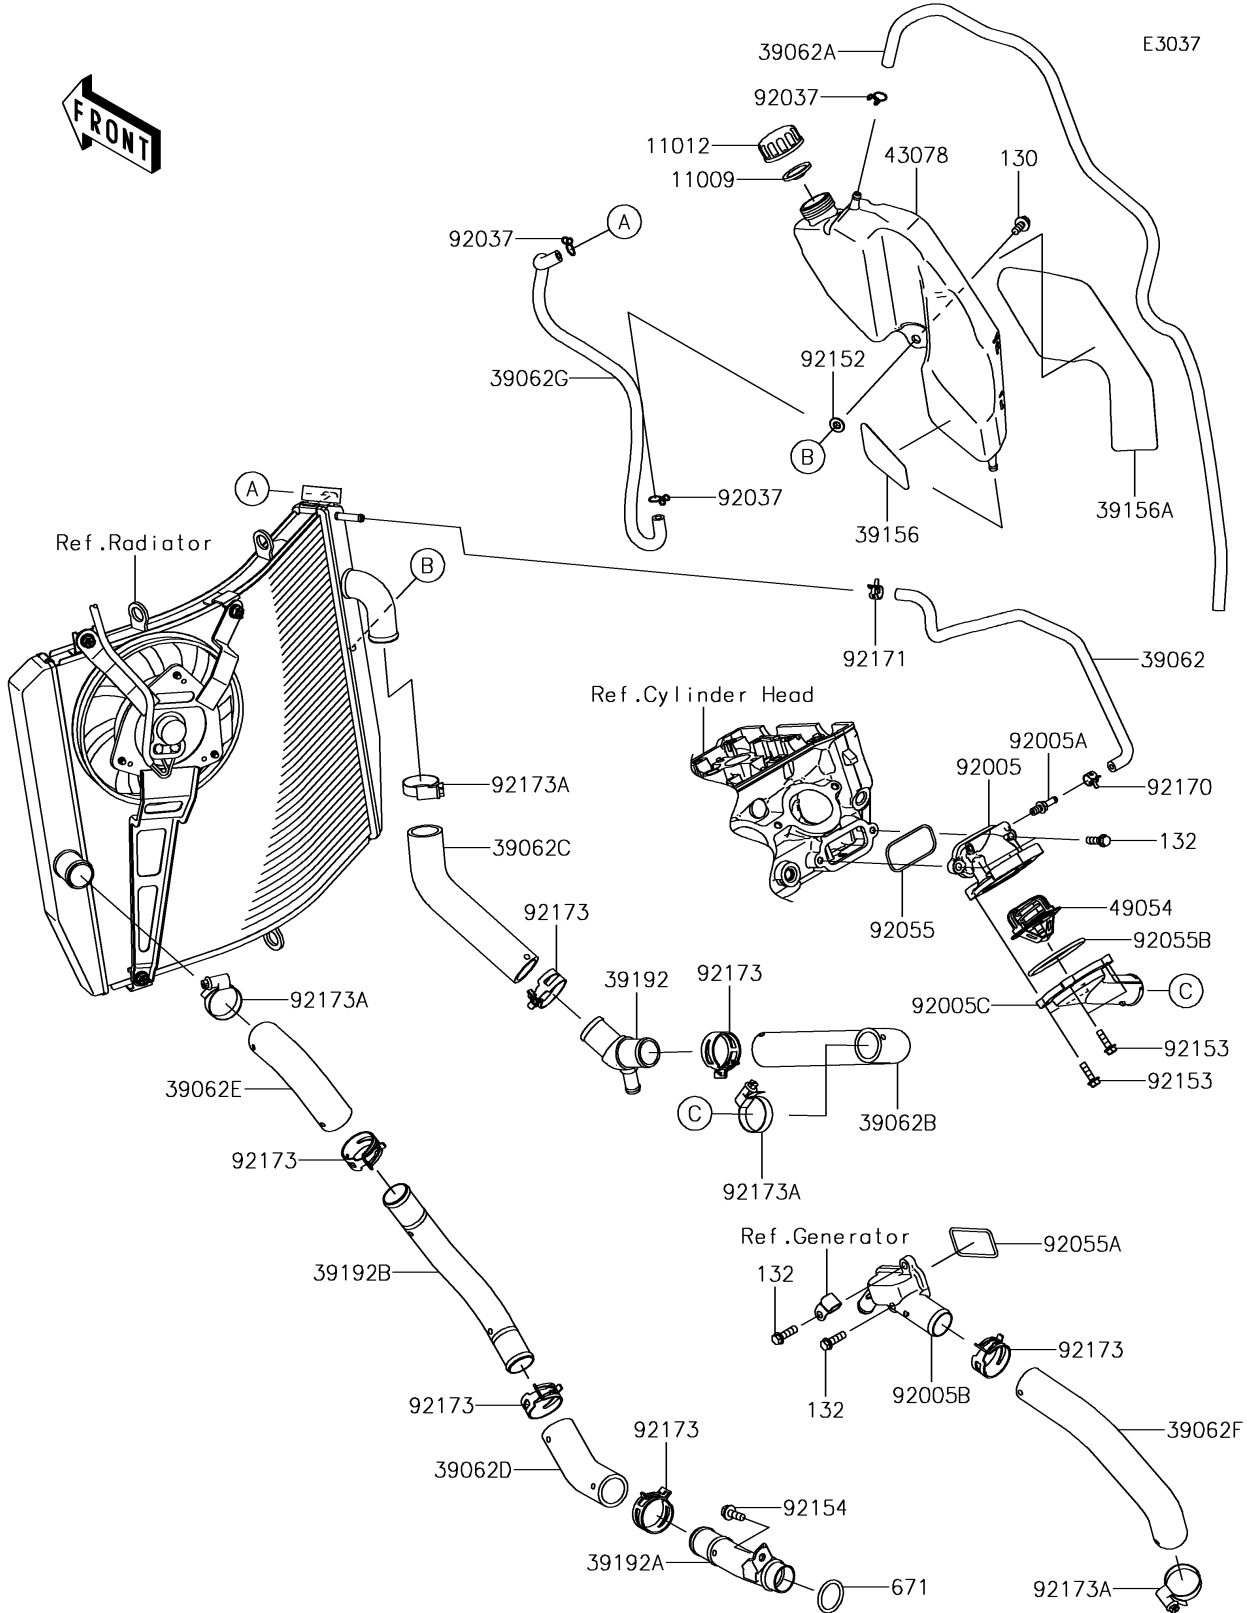

2018 NINJA[®] ZX[™]-10RR PARTS DIAGRAM

Water Pipe

2018 NINJA® ZX™-10RR PARTS LIST

Water Pipe

ITEM NAME	PART NUMBER	QUANTITY
GASKET,RESERVOIR TANK CAP (Ref # 11009)	11009-1145	1
CAP (Ref # 11012)	11012-1084	1
BOLT-FLANGED,6X14 (Ref # 130)	130BA0614	1
BOLT-FLANGED-SMALL,6X20 (Ref # 132)	132BC0620	4
HOSE,THERMO CASE-RADIATOR (Ref # 39062)	39062-0347	1
HOSE-COOLING,OVER FLOW (Ref # 39062A)	39062-0729	1
HOSE,THERMO CAP-3WAY PIPE (Ref # 39062B)	39062-0734	1
HOSE,3WAY PIPE-RADIATOR (Ref # 39062C)	39062-0735	1
HOSE,PIPE(RAD.)-PIPE(W/PUMP) (Ref # 39062D)	39062-0736	1
HOSE,RADIATOR-PIPE(WATER PUMP) (Ref # 39062E)	39062-0737	1
HOSE,WATER PUMP-FITTING (Ref # 39062F)	39062-0738	1
HOSE-COOLING,RETURN (Ref # 39062G)	39062-0778	1
PAD (Ref # 39156)	39156-1965	1
PAD (Ref # 39156A)	39156-1989	1
PIPE,3WAY (Ref # 39192)	39192-0614	1
PIPE,TUBE(RADIATOR)-WATER PUMP (Ref # 39192A)	39192-0617	1
PIPE,TUBE(RADIATOR)-TUBE(PUMP) (Ref # 39192B)	39192-0618	1
RESERVOIR (Ref # 43078)	43078-0581	1
THERMOSTAT (Ref # 49054)	49054-0004	1
O RING,25MM (Ref # 671)	671B2525	1
FITTING,THERMO CASE (Ref # 92005)	92005-0122	1
FITTING (Ref # 92005A)	92005-0826	1
FITTING (Ref # 92005B)	92005-0837	1
FITTING,THERMO CAP (Ref # 92005C)	92005-0880	1
CLAMP,TUBE (Ref # 92037)	92037-147	3
RING-O,YP 27.6 57.6 1.9 (Ref # 92055)	92055-0021	1
RING-O (Ref # 92055A)	92055-0209	1
RING-O,53.5X2.6 (Ref # 92055B)	92055-0831	1
COLLAR (Ref # 92152)	92152-1414	1

2018 NINJA® ZX™-10RR PARTS LIST

Water Pipe

ITEM NAME	PART NUMBER	QUANTITY
BOLT,FLANGED,5X18 (Ref # 92153)	92153-1588	4
BOLT,FLANGED-SMALL,6X16 (Ref # 92154)	92154-1893	1
CLAMP (Ref # 92170)	92170-1493	1
CLAMP (Ref # 92171)	92171-0719	1
CLAMP,34MM (Ref # 92173)	92173-1360	6
CLAMP (Ref # 92173A)	92173-1548	4