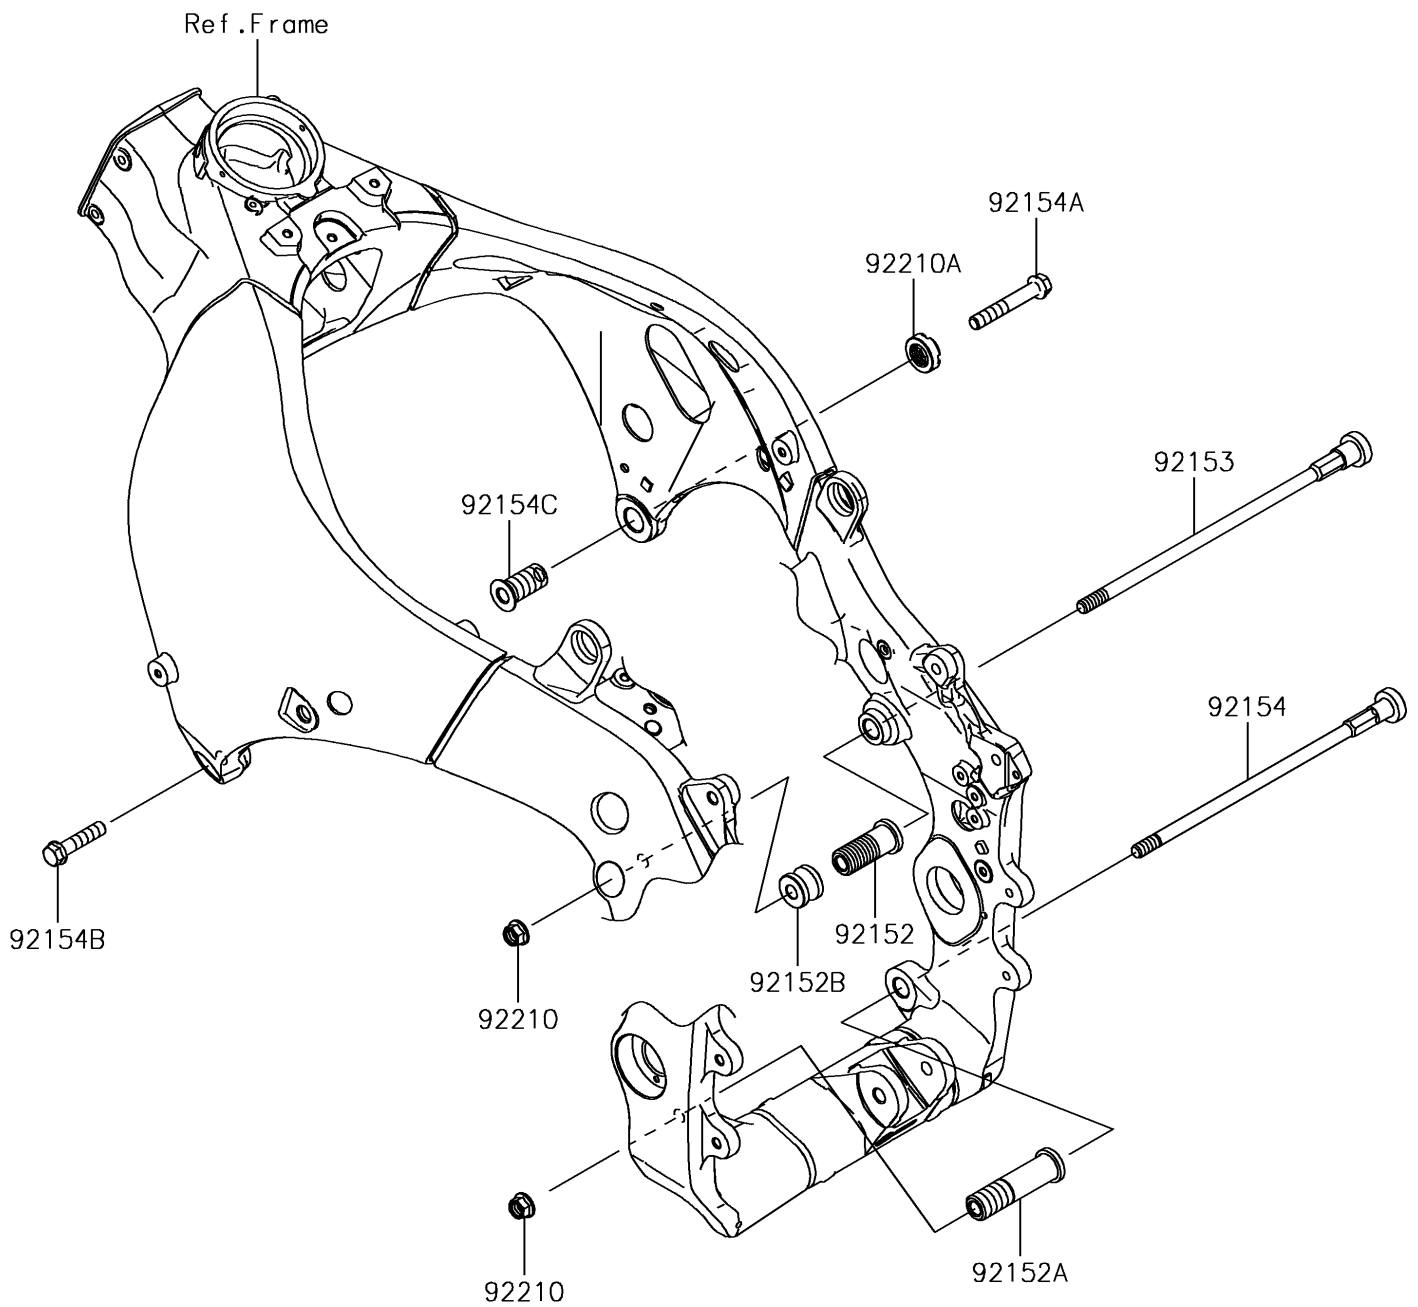

2018 NINJA® ZX™-10RR PARTS DIAGRAM

Engine Mount

F2122

2018 NINJA® ZX™-10RR PARTS LIST

Engine Mount

ITEM NAME	PART NUMBER	QUANTITY
COLLAR,ENGINE MOUNT (Ref # 92152)	92152-0076	1
COLLAR,10.5X20X80 (Ref # 92152A)	92152-0860	1
COLLAR (Ref # 92152B)	92152-0984	1
BOLT,SOCKET,10X279 (Ref # 92153)	92153-1329	1
BOLT,SOCKET,10X260 (Ref # 92154)	92154-0386	1
BOLT,FLANGED,10X65 (Ref # 92154A)	92154-1964	1
BOLT,FLANGED,10X40 (Ref # 92154B)	92154-1965	1
BOLT,SOCKET,18X38 (Ref # 92154C)	92154-1966	1
NUT,LOCK,FLANGED,10MM (Ref # 92210)	92210-1139	2
NUT,CASTLE,18MM (Ref # 92210A)	92210-1390	1