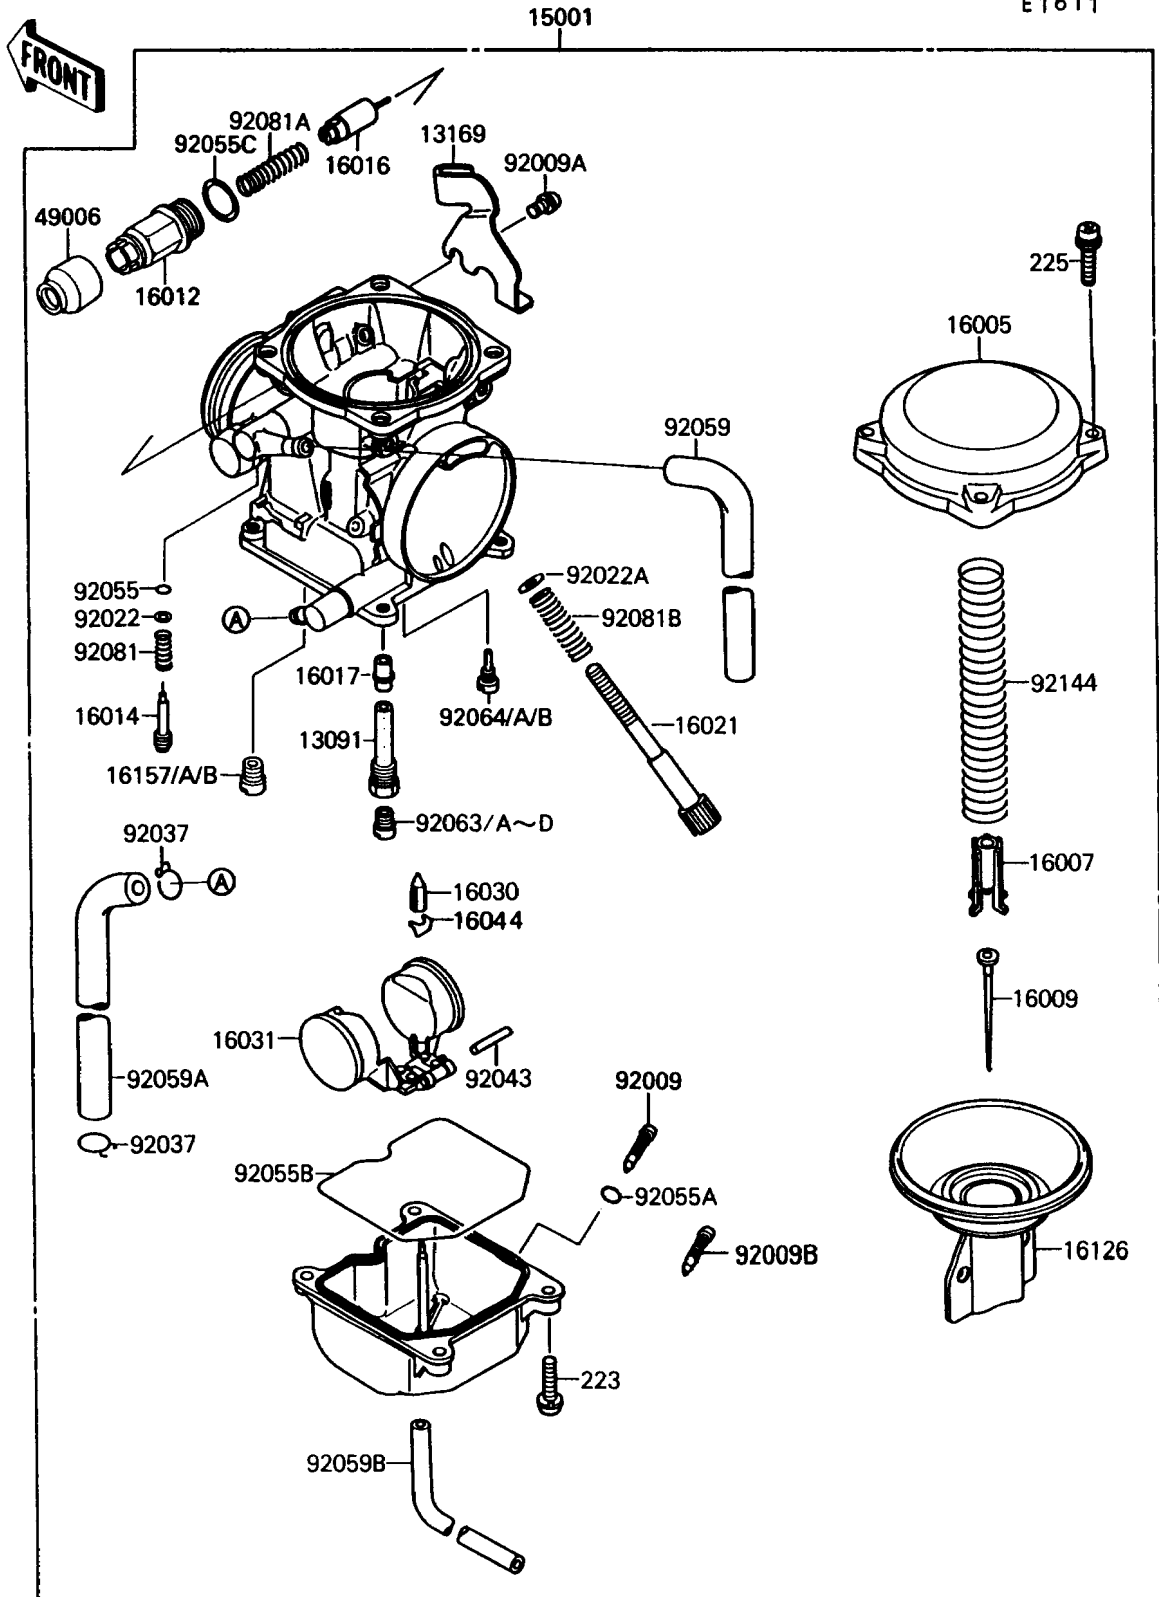

1990 Mojave 250 PARTS DIAGRAM

Carburetor