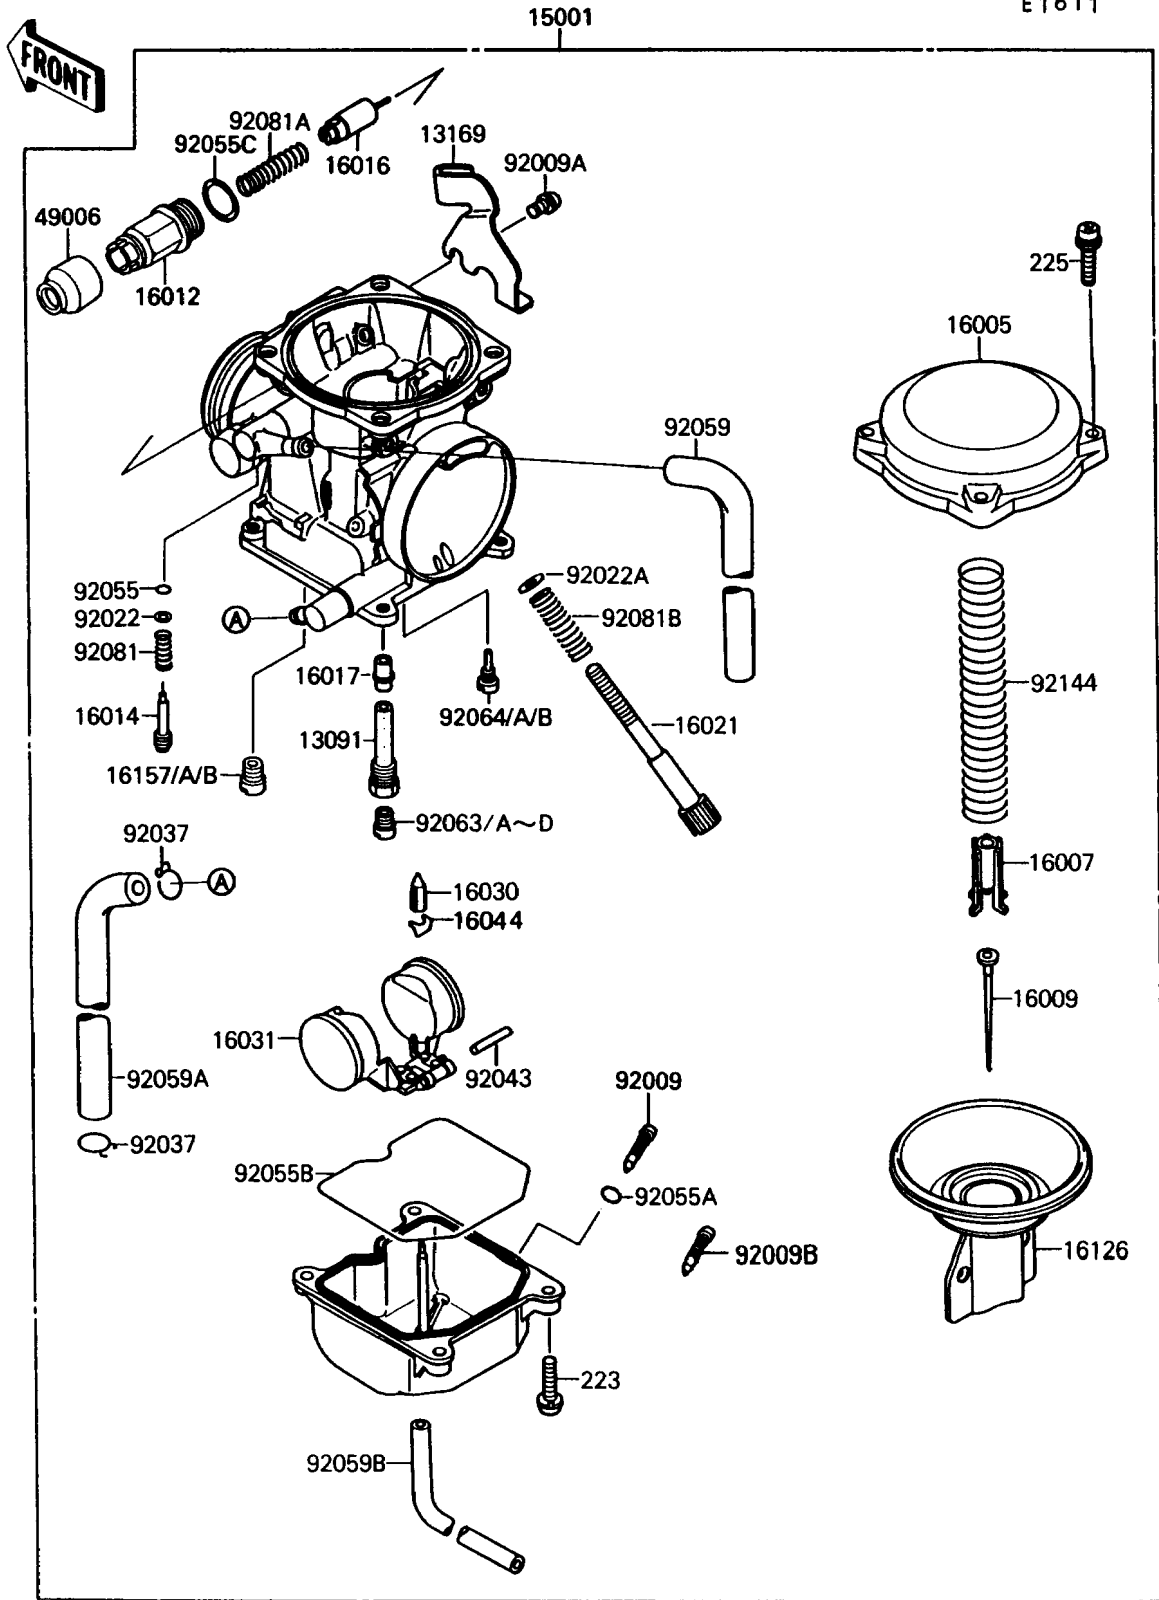

1991 Mojave 250 PARTS DIAGRAM

Carburetor

1991 Mojave 250 PARTS LIST

Carburetor

ITEM NAME	PART NUMBER	QUANTITY
HOLDER,NEEDLE JET (Ref # 13091)	13091-1259	1
PLATE,THROTTLE CABLE (Ref # 13169)	13169-1197	1
CARBURETOR-ASSY (Ref # 15001)	15001-1413	1
TOP-CHAMBER,MIXING,27/60 (Ref # 16005)	16005-1057	1
SEAT-SPRING,VALVE (Ref # 16007)	16007-1134	1
NEEDLE-JET,N54C (Ref # 16009)	16009-1333	1
CAP-STARTER PLUNGER (Ref # 16012)	16012-1055	1
SCREW-PILOT AIR (Ref # 16014)	16014-1029	1
PLUNGER,STARTER (Ref # 16016)	16016-1065	1
JET-NEEDLE (Ref # 16017)	16017-1319	1
SCREW-THROTTLE STOP (Ref # 16021)	16021-1109	1
VALVE-FLOAT (Ref # 16030)	16030-1007	1
FLOAT (Ref # 16031)	16031-1056	1
CLAMP,FLOAT VALVE (Ref # 16044)	16044-007	1
VALVE,VACUUM (Ref # 16126)	16126-1180	1
JET-STARTER,#55 (Ref # 16157)	16157-1056	1
JET-STARTER,#58 (Ref # 16157A)	16157-1057	1
JET-STARTER,#60 (Ref # 16157B)	16157-1058	1
BOOT,STARTER PLUNGER (Ref # 49006)	49006-1165	1
SCREW,DRAIN,M6X1.0 (Ref # 92009)	92009-1095	1
SCREW,5X10 (Ref # 92009A)	92009-1365	1
SCREW,DRAIN,M6X0.75 (Ref # 92009B)	92009-1551	1
WASHER,PLAIN (Ref # 92022)	92022-1003	1
WASHER,THROTTLE STOP SCREW (Ref # 92022A)	92022-1587	1
CLAMP,TUBE (Ref # 92037)	92037-1531	2
PIN,FLOAT (Ref # 92043)	92043-1207	1
RING-O,PILOT ADJUST (Ref # 92055)	92055-1002	1
RING-O,DRAIN SCREW (Ref # 92055A)	92055-1053	1
RING-O,FLOAT CHAMBER (Ref # 92055B)	92055-1222	1