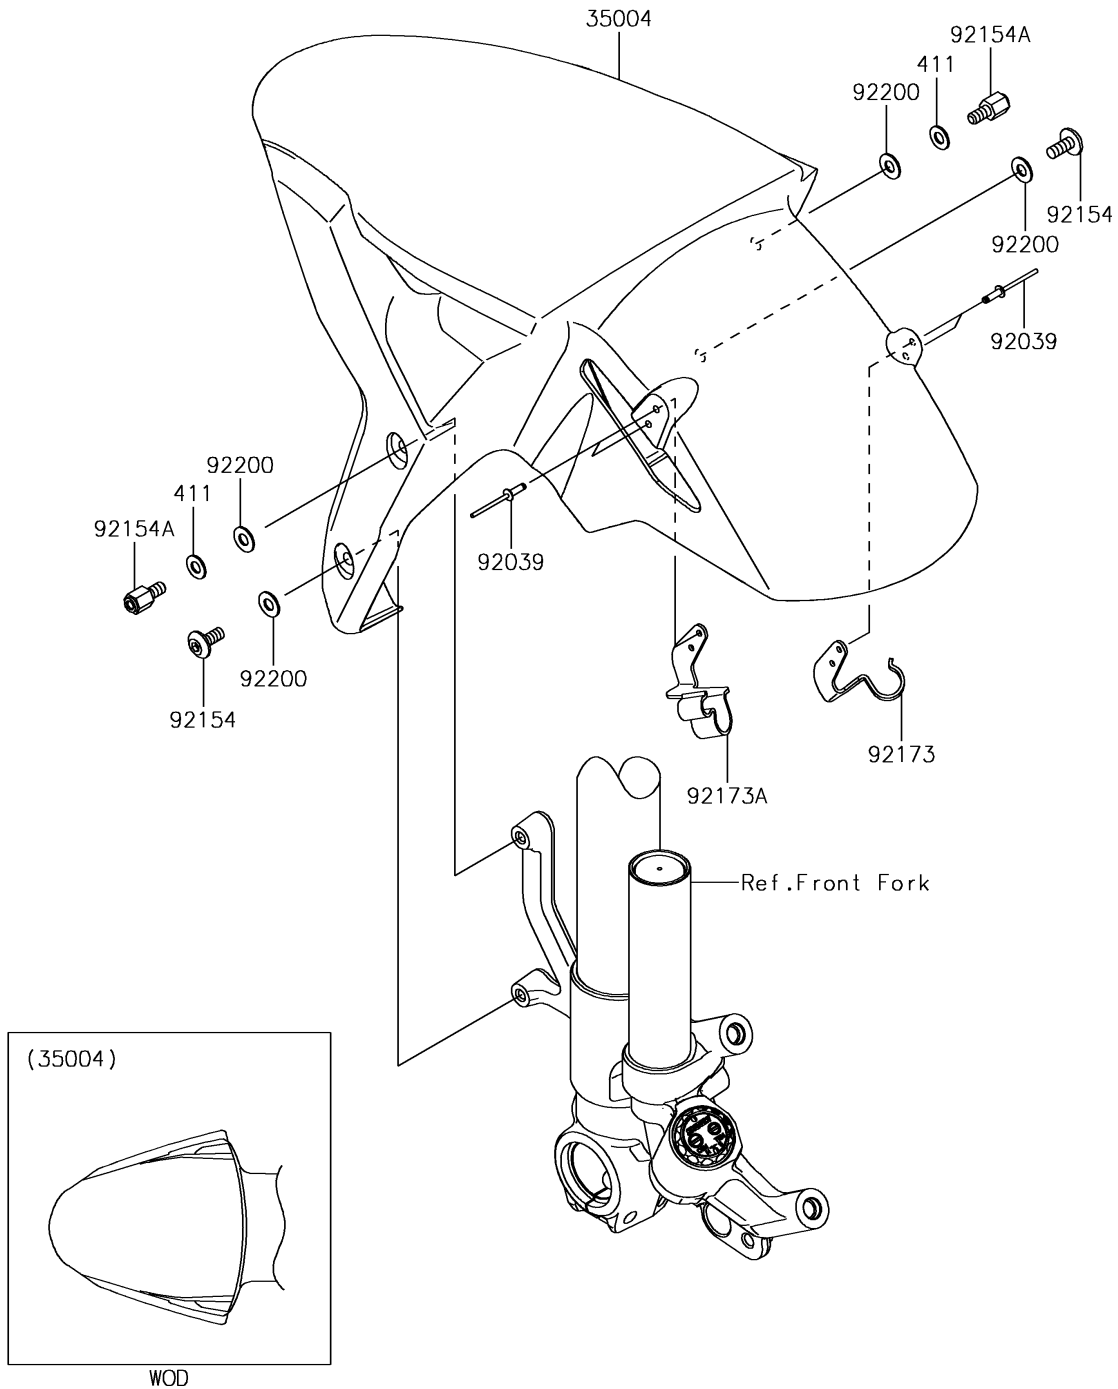

# 2018 NINJA® ZX™ -10RR PARTS DIAGRAM

Front Fender(s)

F2171

## 2018 NINJA® ZX™ -10RR PARTS LIST

### Front Fender(s)

ITEM NAME	PART NUMBER	QUANTITY
FENDER-FRONT,F.EBONY (Ref # 35004)	35004-0362-45L	1
WASHER-PLAIN,6MM (Ref # 411)	411AB0600	2
RIVET,3.2X9.5 (Ref # 92039)	92039-0752	4
BOLT,SOCKET,6X14 (Ref # 92154)	92154-1735	2
BOLT,6X12 (Ref # 92154A)	92154-1908	2
CLAMP,FENDER,RH (Ref # 92173)	92173-1481	1
CLAMP,FENDER,LH (Ref # 92173A)	92173-1493	1
WASHER,6.5X14X1 (Ref # 92200)	92200-1388	4