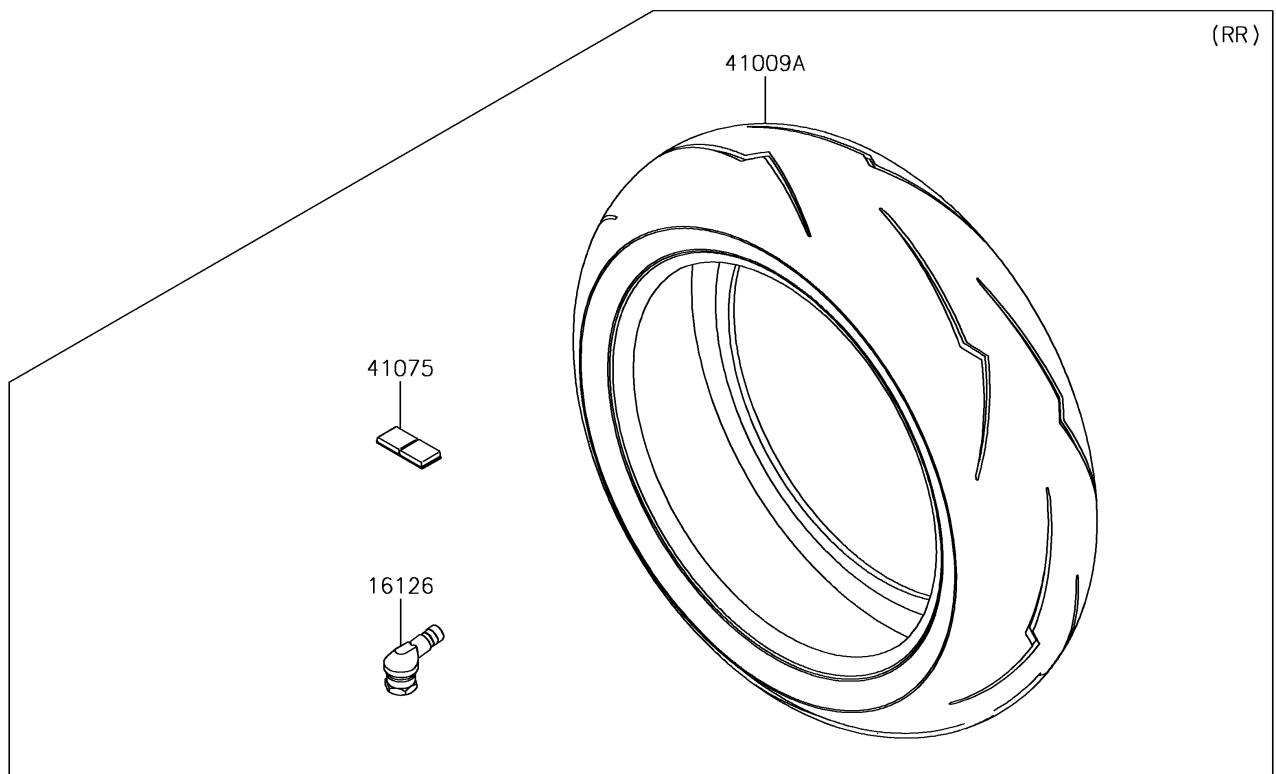

# 2018 NINJA® ZX™-10RR PARTS DIAGRAM

Tires

F2210

### Tires

ITEM NAME	PART NUMBER	QUANTITY
VALVE (Ref # 16126)	16126-0735	2
TIRE,FR,120/70ZR17(58W),DSC SP (Ref # 41009)	41009-0710	1
TIRE,RR,190/55ZR17(75W),DSC SP (Ref # 41009A)	41009-0711	1
BALANCER-WHEEL,10G (Ref # 41075)	41075-0022	AR