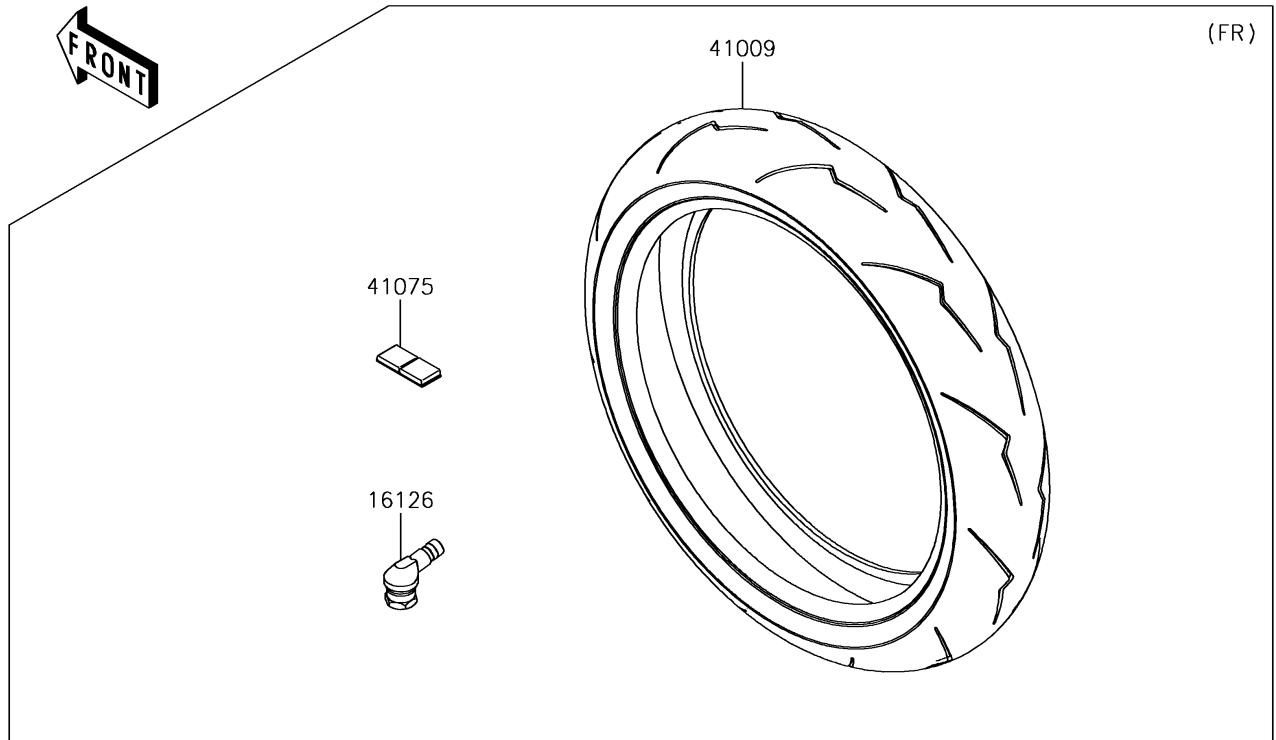

# 2018 NINJA® ZX™-10RR PARTS DIAGRAM

Tires

F2210

## 2018 NINJA® ZX™-10RR PARTS LIST

### Tires

ITEM NAME	PART NUMBER	QUANTITY
VALVE (Ref # 16126)	16126-0735	2
TIRE,FR,120/70ZR17(58W),DSC SP (Ref # 41009)	41009-0710	1
TIRE,RR,190/55ZR17(75W),DSC SP (Ref # 41009A)	41009-0711	1
BALANCER-WHEEL,10G (Ref # 41075)	41075-0022	AR