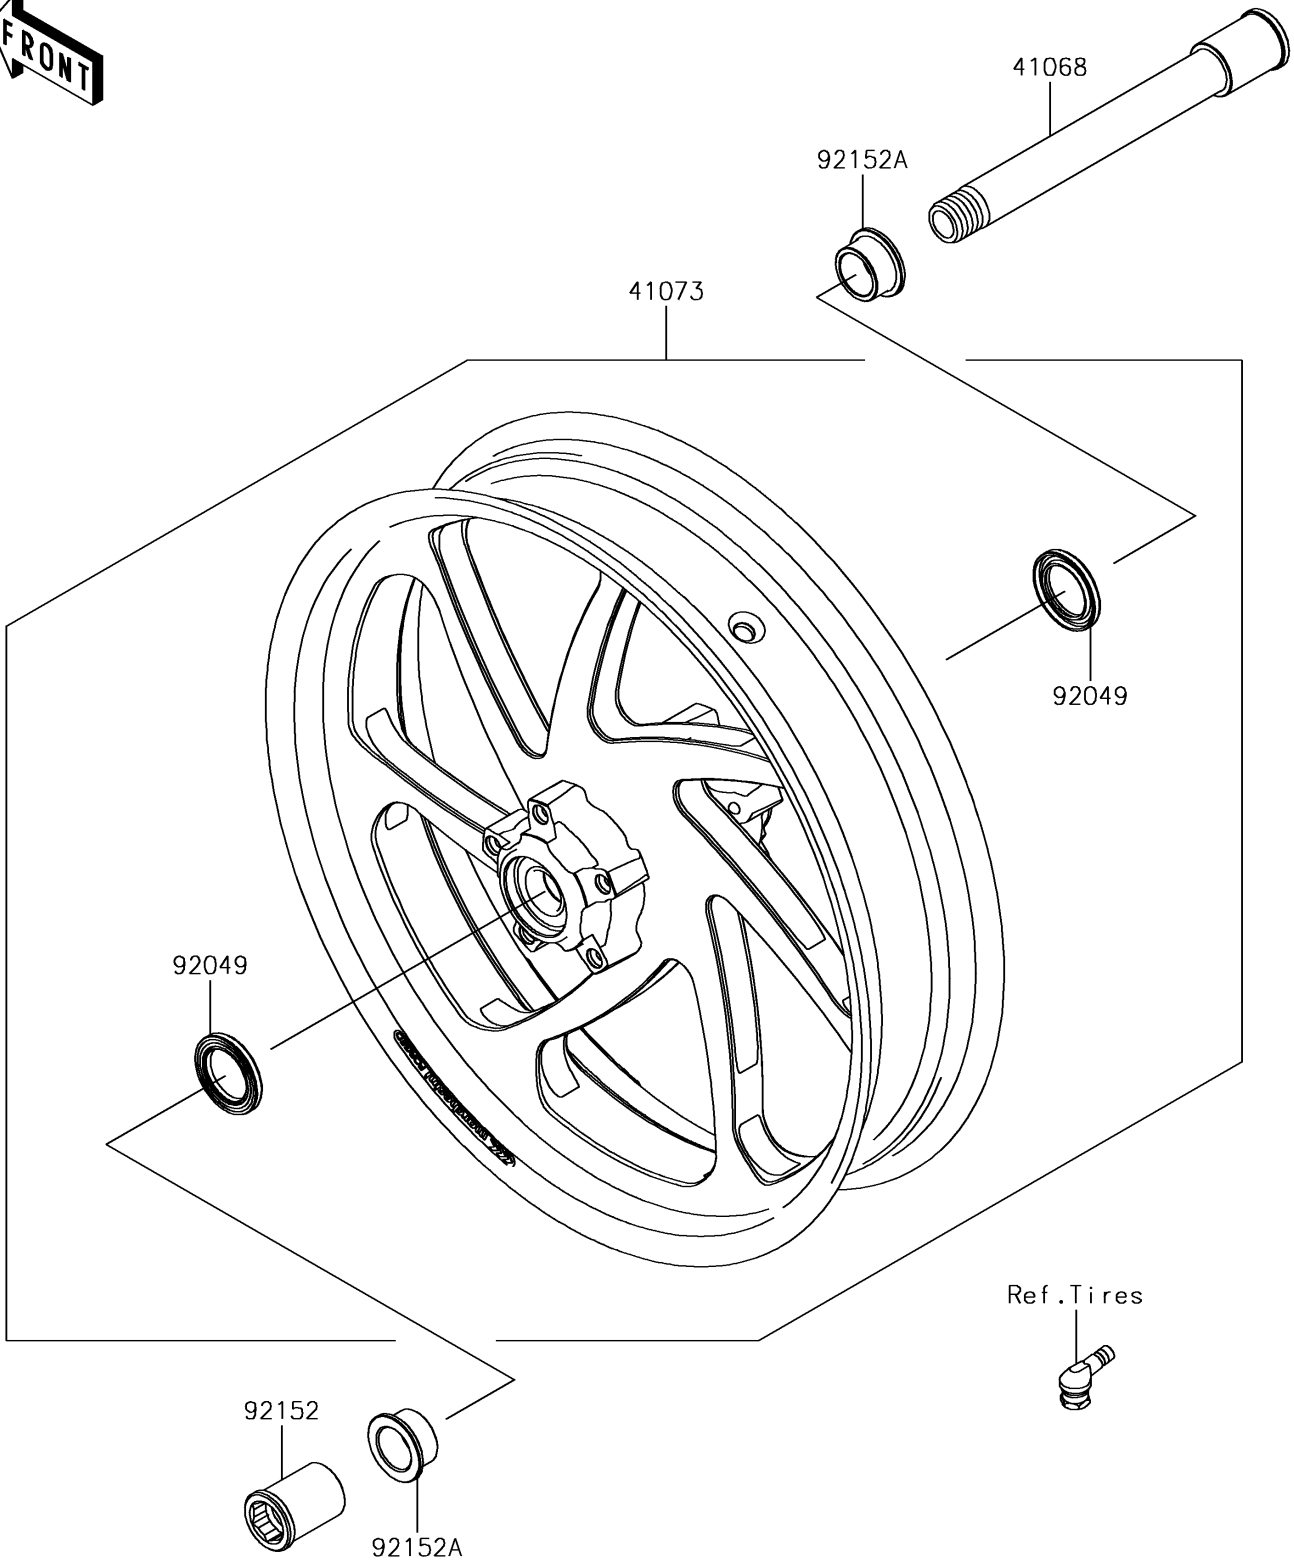

2018 NINJA® ZX™-10RR PARTS DIAGRAM

Front Wheel

F2230

2018 NINJA® ZX™-10RR PARTS LIST

Front Wheel

ITEM NAME	PART NUMBER	QUANTITY
AXLE,FR,25X205 (Ref # 41068)	41068-0594	1
WHEEL-ASSY,FR,M.BLACK+GRN (Ref # 41073)	41073-0717-60M	1
SEAL-OIL,BJN-C2 32X47X5 (Ref # 92049)	92049-0050	2
COLLAR,FR AXLE,LH,L=44.5 (Ref # 92152)	92152-0240	1
COLLAR,25X40X18 (Ref # 92152A)	92152-1947	2