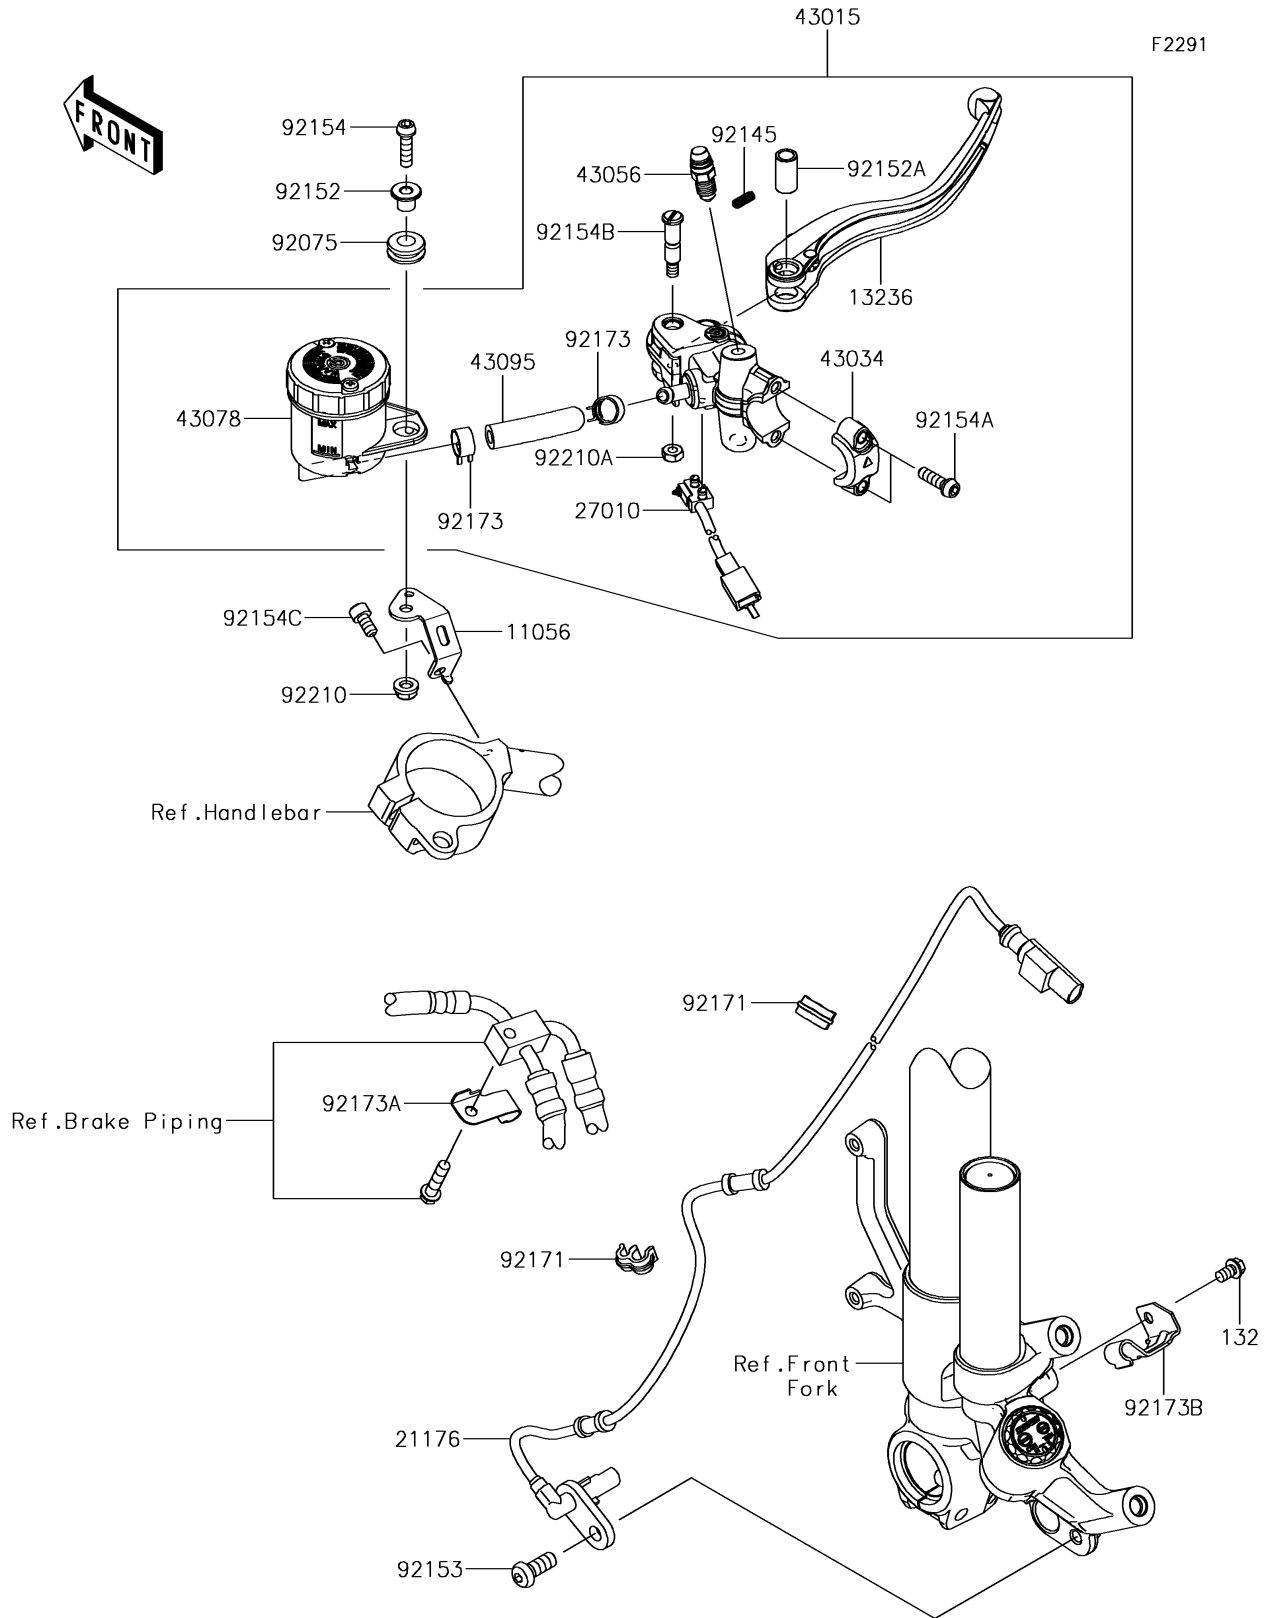

2018 NINJA® ZX™-10RR PARTS DIAGRAM

Front Master Cylinder

2018 NINJA® ZX™-10RR PARTS LIST

Front Master Cylinder

ITEM NAME	PART NUMBER	QUANTITY
BRACKET,RESERVOIR TANK (Ref # 11056)	11056-7023	1
BOLT-FLANGED-SMALL,6X10 (Ref # 132)	132BA0610	1
LEVER-COMP,BRAKE (Ref # 13236)	13236-0770	1
SENSOR,FR WHEEL (Ref # 21176)	21176-0813	1
SWITCH,BRAKE (Ref # 27010)	27010-0831	1
CYLINDER-ASSY-MASTER,FR (Ref # 43015)	43015-0668	1
HOLDER-BRAKE (Ref # 43034)	43034-0121	1
BREATHER-BRAKE (Ref # 43056)	43056-0019	1
RESERVOIR (Ref # 43078)	43078-0577	1
HOSE-BRAKE (Ref # 43095)	43095-0908	1
DAMPER (Ref # 92075)	92075-1028	1
SPRING (Ref # 92145)	92145-1683	1
COLLAR,6X16X10.6 (Ref # 92152)	92152-2110	1
COLLAR,LEVER (Ref # 92152A)	92152-2151	1
BOLT,SOCKET,8X20 (Ref # 92153)	92153-0912	1
BOLT,SOCKET,6X22 (Ref # 92154)	92154-1456	1
BOLT,SOCKET,6X20 (Ref # 92154A)	92154-1644	2
BOLT,LEVER (Ref # 92154B)	92154-1809	1
BOLT,SOCKET,6X12 (Ref # 92154C)	92154-1978	1
CLAMP (Ref # 92171)	92171-0921	2
CLAMP,HOSE (Ref # 92173)	92173-1498	2
CLAMP,UNDER BRACKET (Ref # 92173A)	92173-1507	1
CLAMP,FRONT FORK,LH (Ref # 92173B)	92173-1508	1
NUT,6MM (Ref # 92210)	92210-0991	1
NUT,U (Ref # 92210A)	92210-1424	1