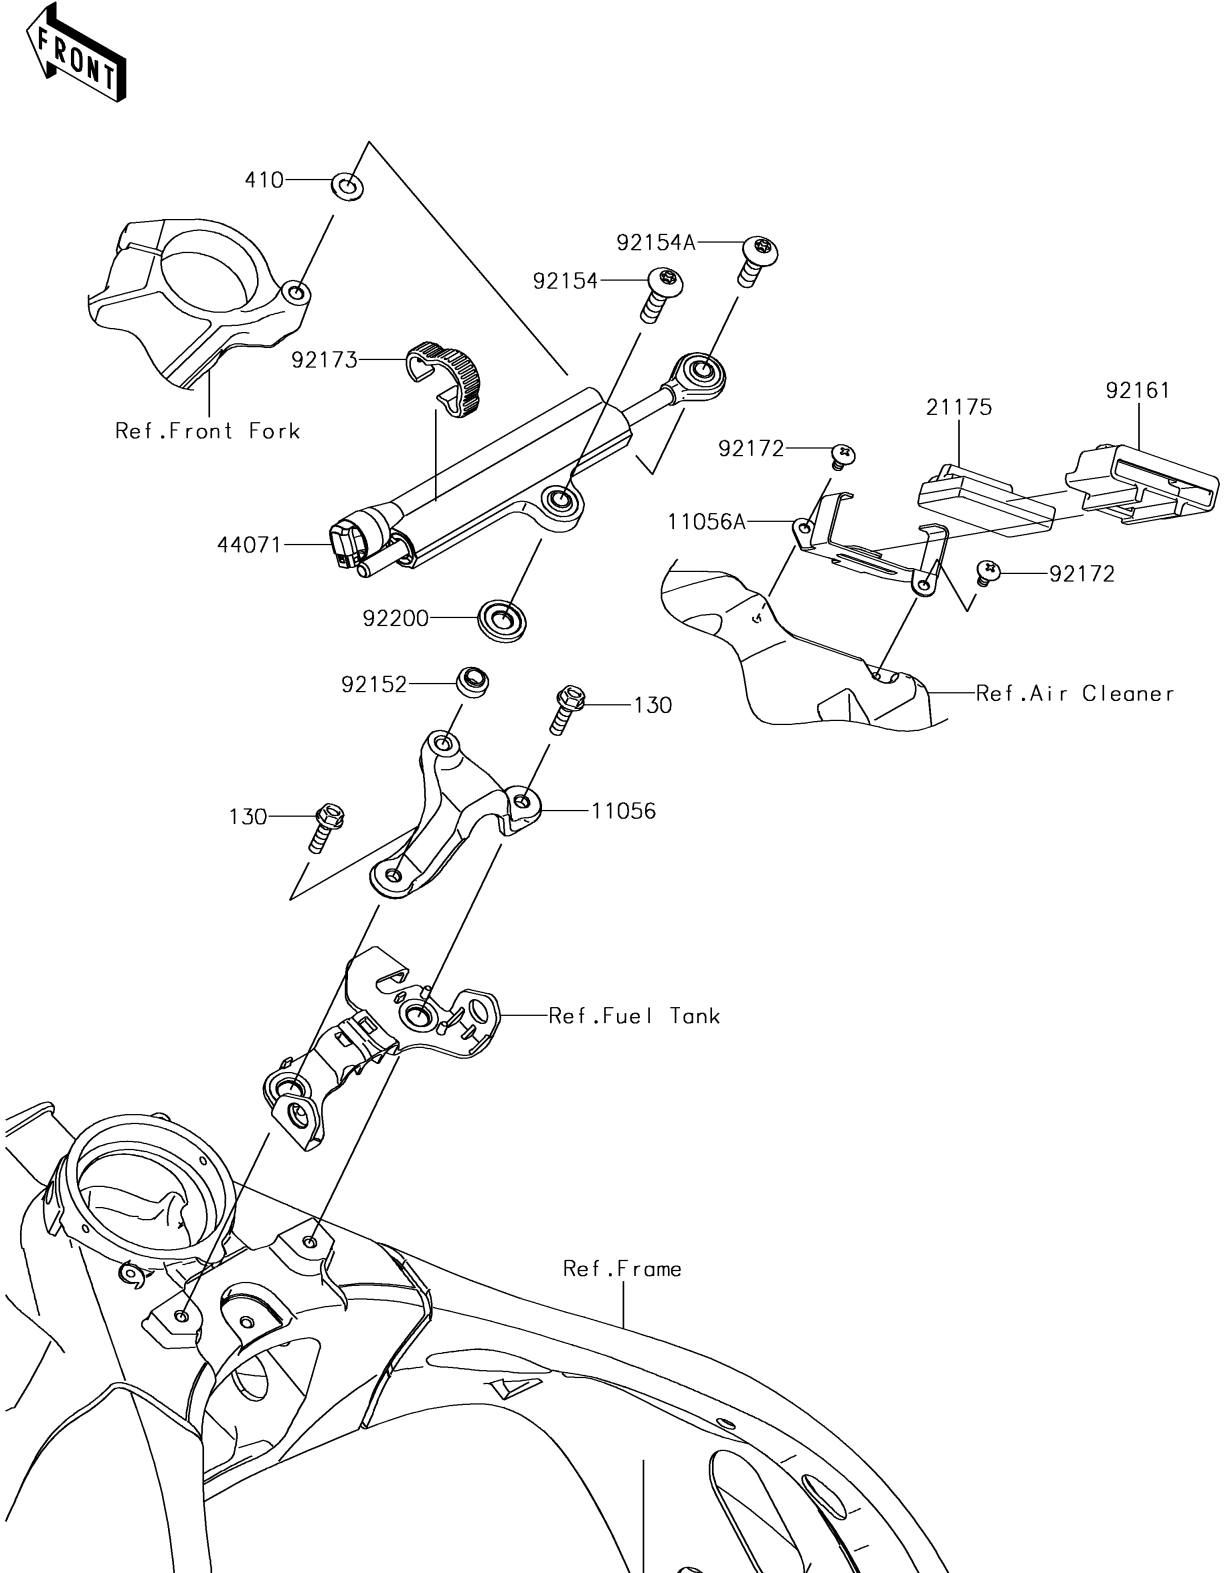

2018 NINJA® ZX™-10RR PARTS DIAGRAM

Steering Damper

F2313

2018 NINJA® ZX™-10RR PARTS LIST

Steering Damper

ITEM NAME	PART NUMBER	QUANTITY
BRACKET,STEERING DAMPER (Ref # 11056)	11056-0173	1
BRACKET,ECU (Ref # 11056A)	11056-7685	1
BOLT-FLANGED,6X20 (Ref # 130)	130BA0620	2
CONTROL UNIT-ELECTRONIC,OHLINS (Ref # 21175)	21175-1155	1
WASHER-PLAIN-SMALL,8MM (Ref # 410)	410AA0800	1
DAMPER-ASSY (Ref # 44071)	44071-0857	1
COLLAR,8X10X7.3 (Ref # 92152)	92152-2146	1
BOLT,TORX,8X30 (Ref # 92154)	92154-1801	1
BOLT,TORX,8X26 (Ref # 92154A)	92154-1897	1
DAMPER,ECU (Ref # 92161)	92161-1729	1
SCREW,TAPPING,5X10 (Ref # 92172)	92172-0262	2
CLAMP (Ref # 92173)	92173-1023	1
WASHER (Ref # 92200)	92200-0293	1