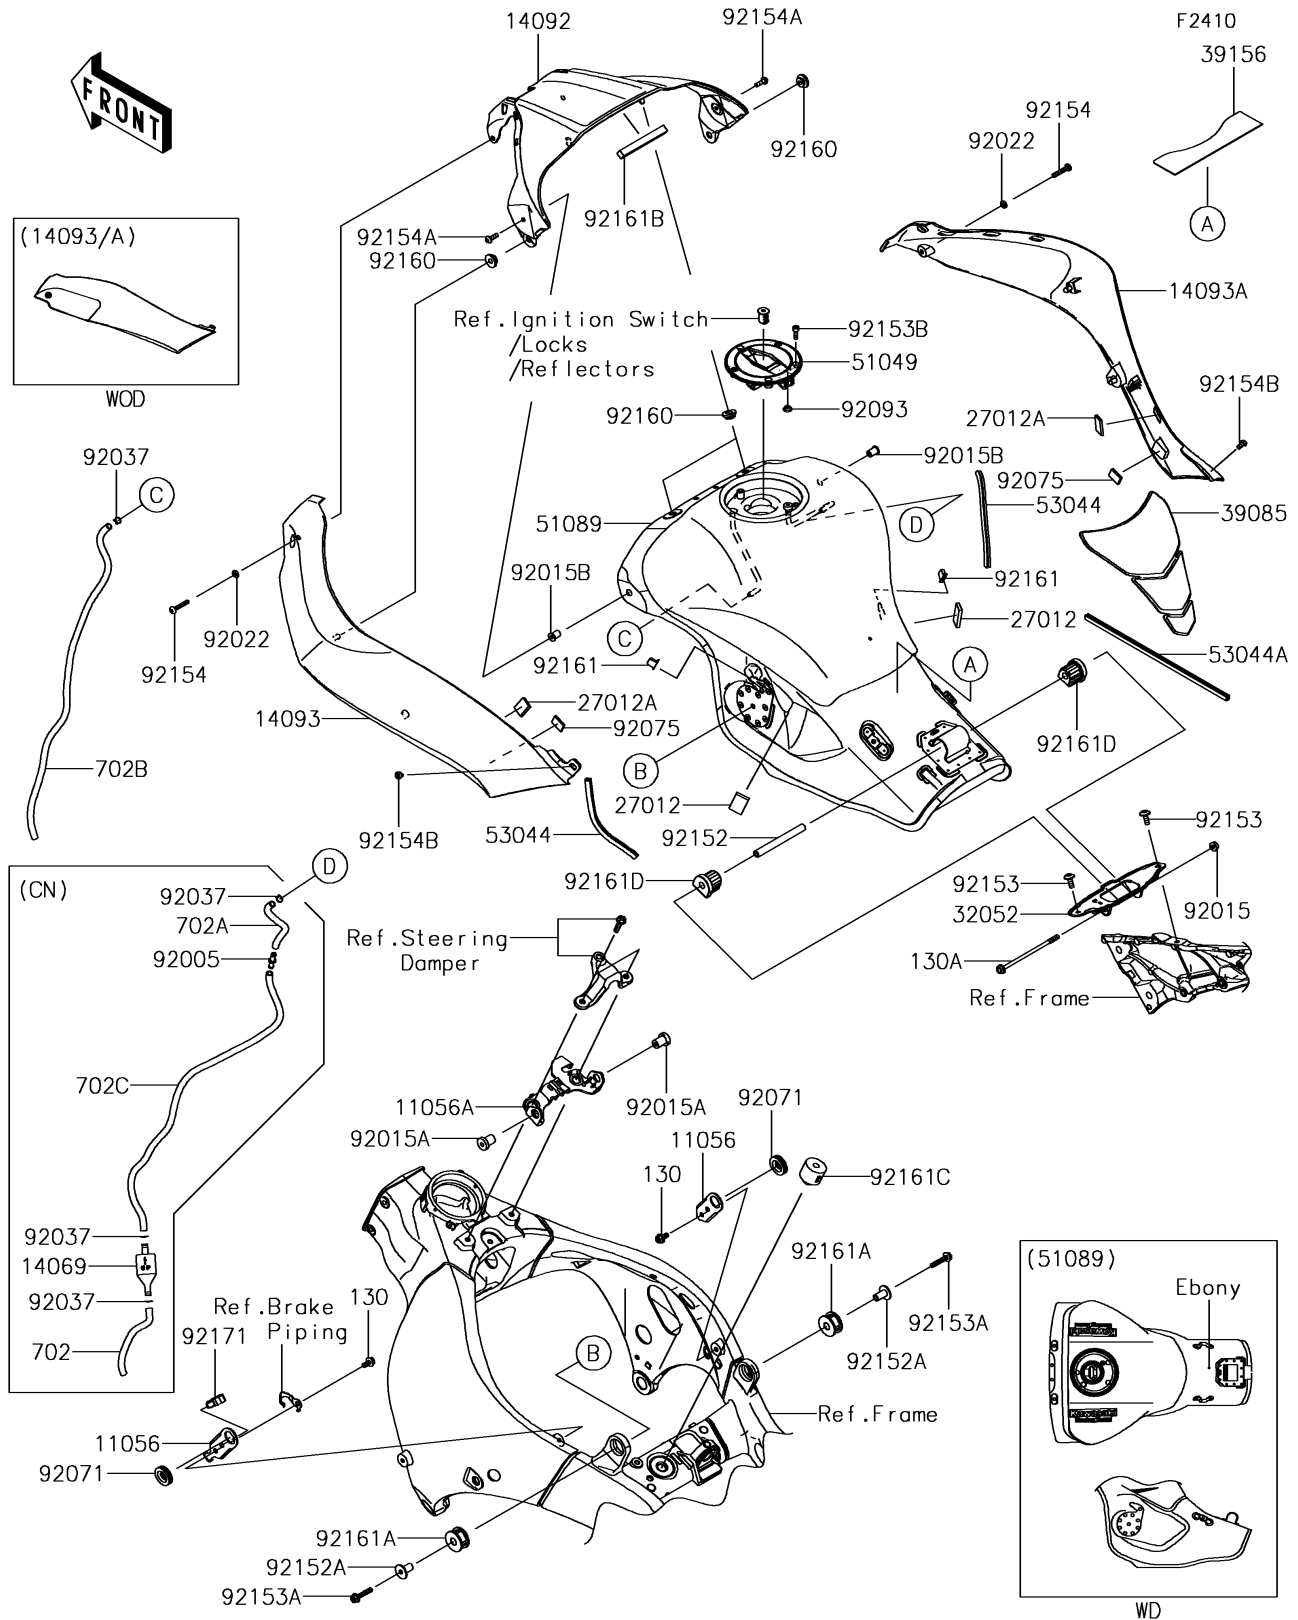

2018 NINJA® ZX™-10RR PARTS DIAGRAM

Fuel Tank