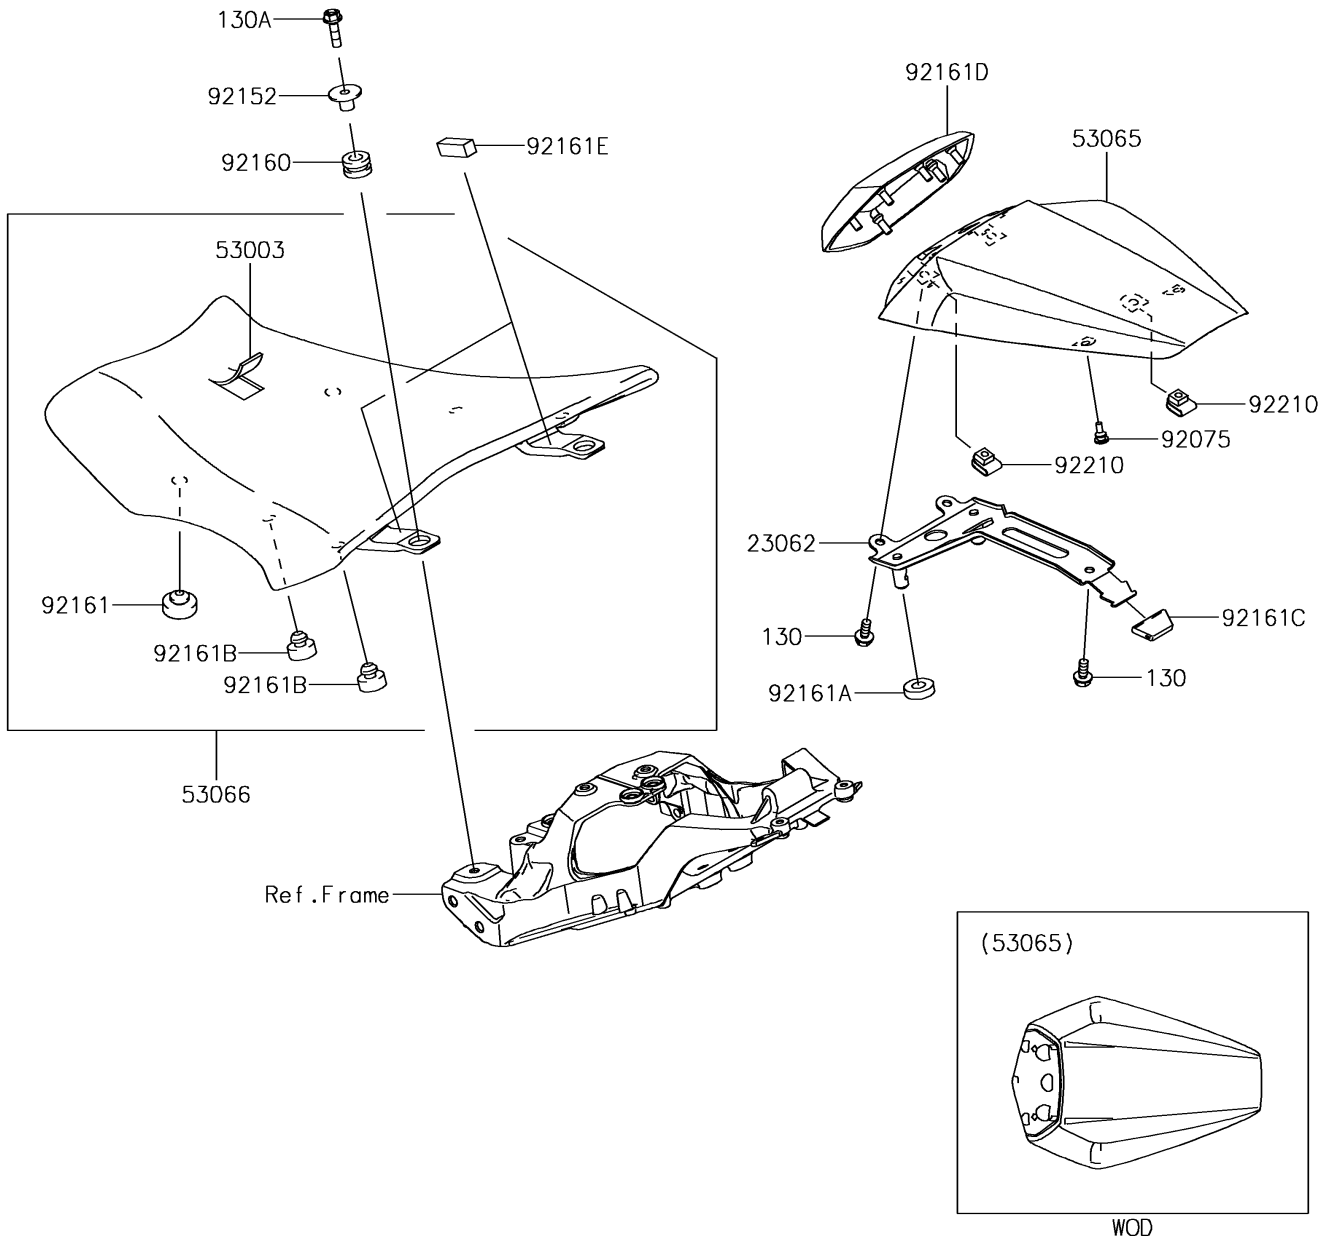

# 2018 NINJA® ZX™-10RR PARTS DIAGRAM

Seat

F2510

## 2018 NINJA® ZX™ -10RR PARTS LIST

### Seat

ITEM NAME	PART NUMBER	QUANTITY
BOLT-FLANGED,6X14 (Ref # 130)	130BA0614	3
BOLT-FLANGED,6X22 (Ref # 130A)	130BA0622	2
BRACKET-COMP (Ref # 23062)	23062-0861	1
LEATHER,FR SEAT,BLACK (Ref # 53003)	53003-0209-MA	1
COVER SEAT,F.EBONY (Ref # 53065)	53065-0038-45L	1
SEAT-ASSY,FR,BLACK (Ref # 53066)	53066-0601-MA	1
DAMPER,6X10X15 (Ref # 92075)	92075-1808	2
COLLAR (Ref # 92152)	92152-0365	2
DAMPER,10X20X12 (Ref # 92160)	92160-1167	2
DAMPER,SEAT,10X25X8 (Ref # 92161)	92161-0095	2
DAMPER (Ref # 92161A)	92161-0174	2
DAMPER,8X20X8 (Ref # 92161B)	92161-0223	4
DAMPER (Ref # 92161C)	92161-0629	1
DAMPER,SEAT PAD (Ref # 92161D)	92161-1812	1
DAMPER,10X30X10 (Ref # 92161E)	92161-1835	2
NUT,6MM (Ref # 92210)	92210-0277	3