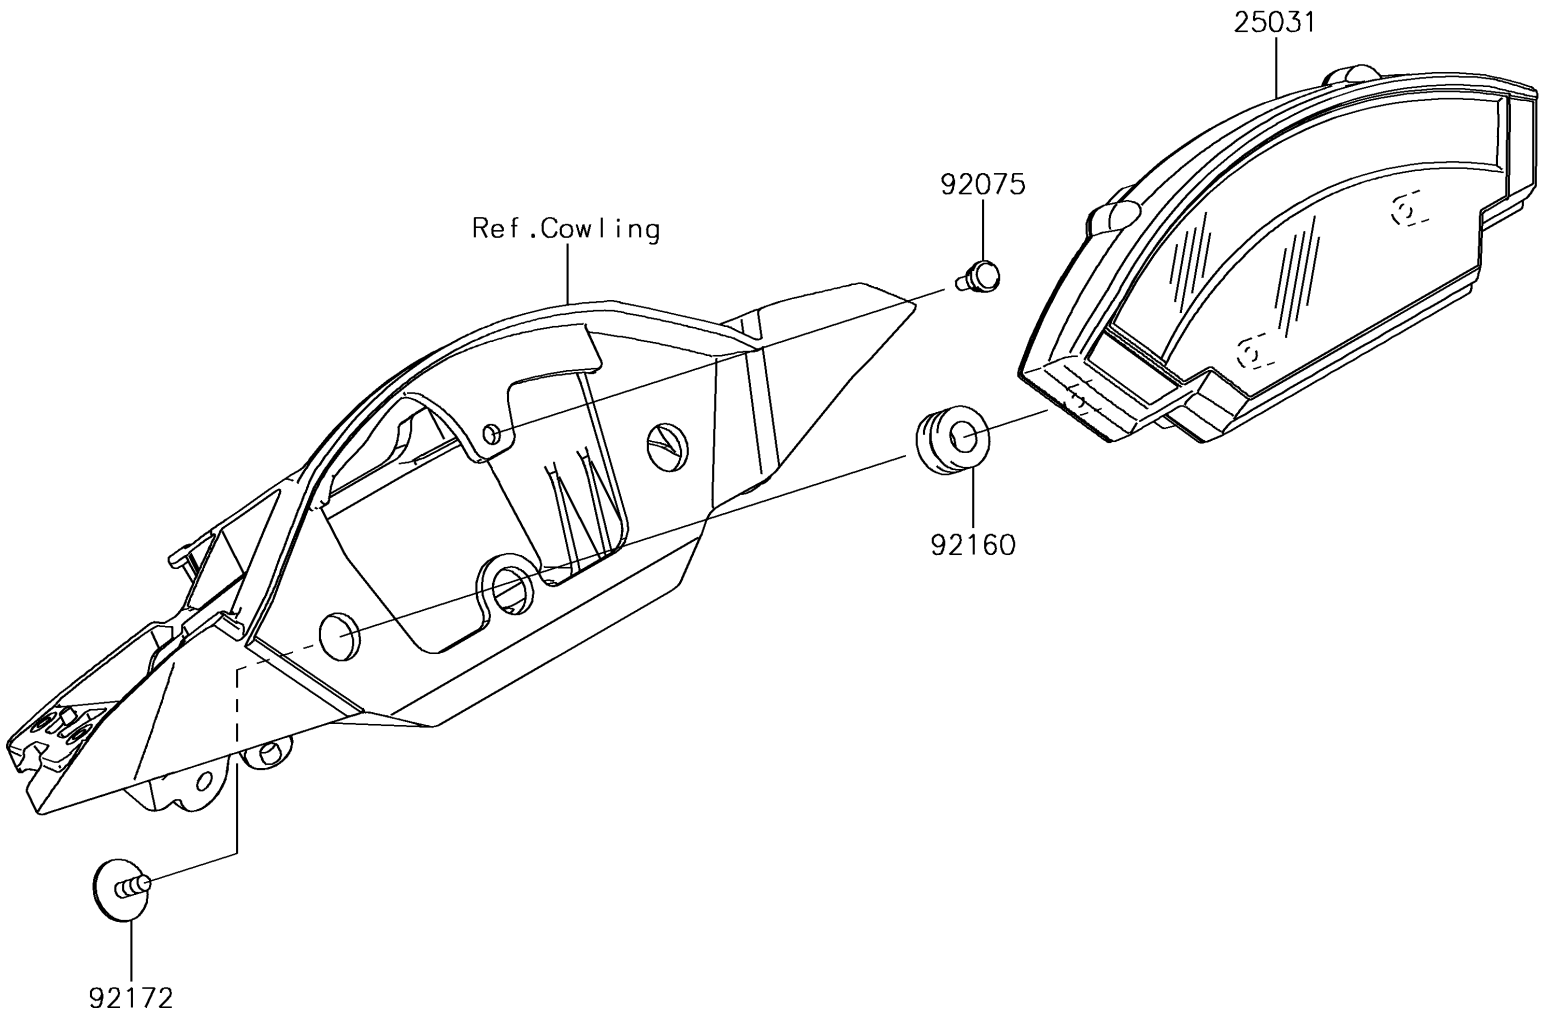

# 2017 Ninja ZX-10RR PARTS DIAGRAM

Meter(s)

F2530

## 2017 Ninja ZX-10RR PARTS LIST

Meter(s)

ITEM NAME	PART NUMBER	QUANTITY
METER-ASSY,COMBINATION (Ref # 25031)	25031-0748	1
DAMPER,6X10X15 (Ref # 92075)	92075-1808	1
DAMPER,10X20X12 (Ref # 92160)	92160-1167	3
SCREW,TAPPING,WP,5X14 (Ref # 92172)	92172-0441	3