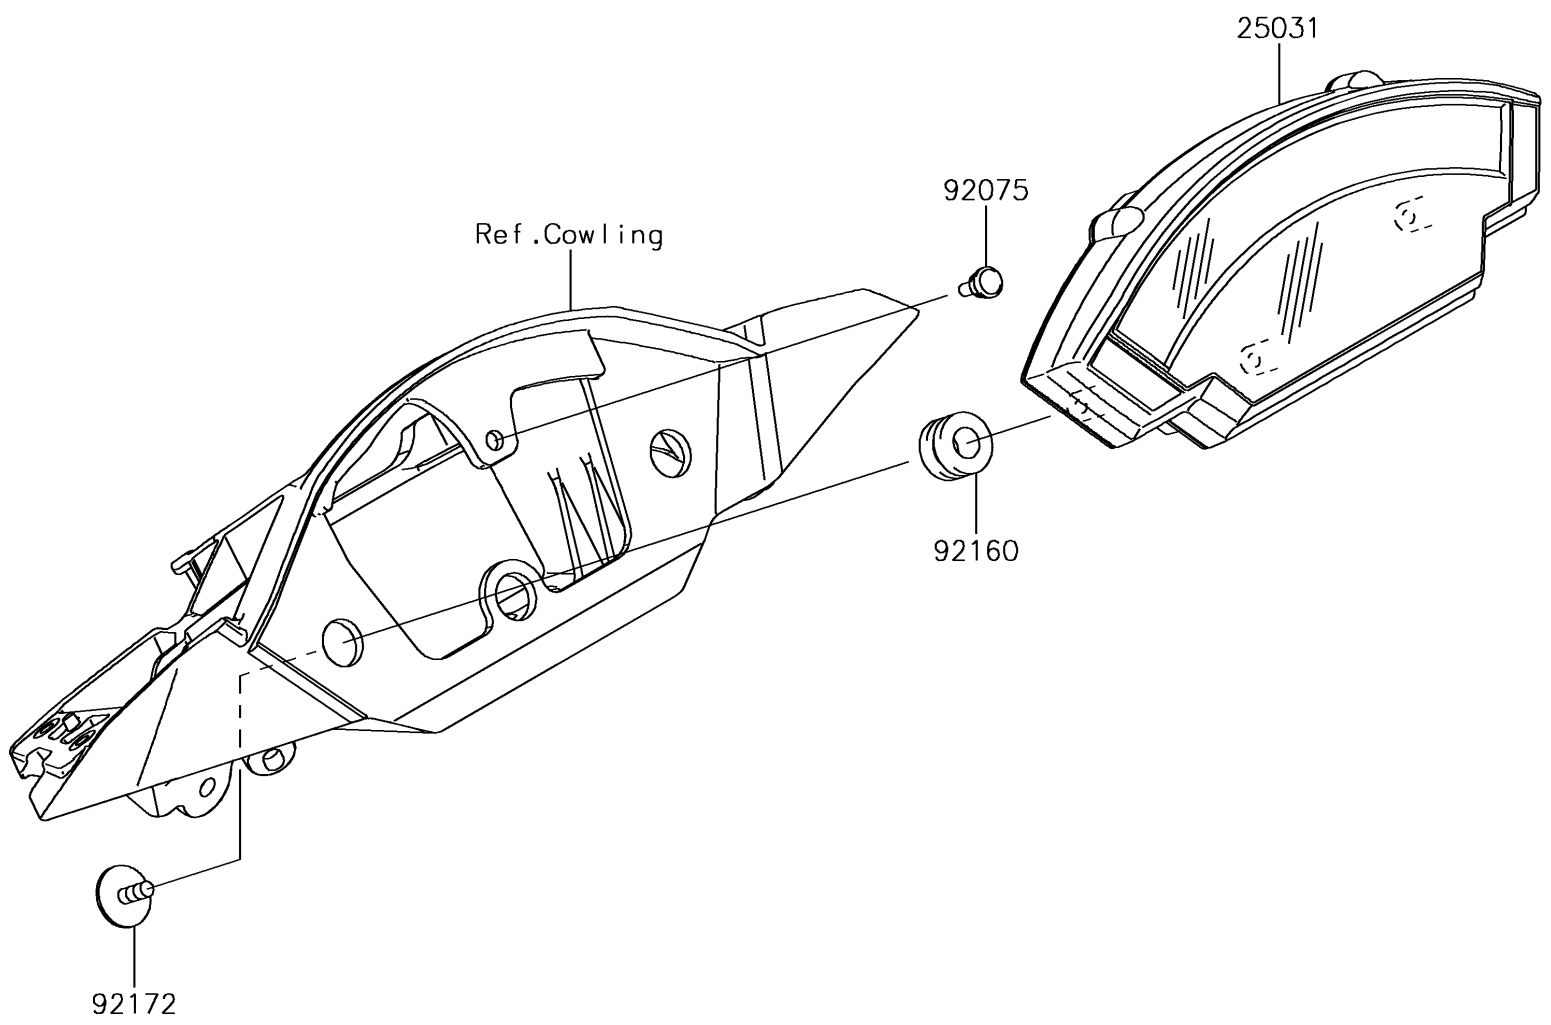

2018 NINJA® ZX™-10RR PARTS DIAGRAM

Meter(s)

F2530

2018 NINJA® ZX™-10RR PARTS LIST

Meter(s)

ITEM NAME	PART NUMBER	QUANTITY
METER-ASSY,COMBINATION (Ref # 25031)	25031-0748	1
DAMPER,6X10X15 (Ref # 92075)	92075-1808	1
DAMPER,10X20X12 (Ref # 92160)	92160-1167	3
SCREW,TAPPING,WP,5X14 (Ref # 92172)	92172-0441	3