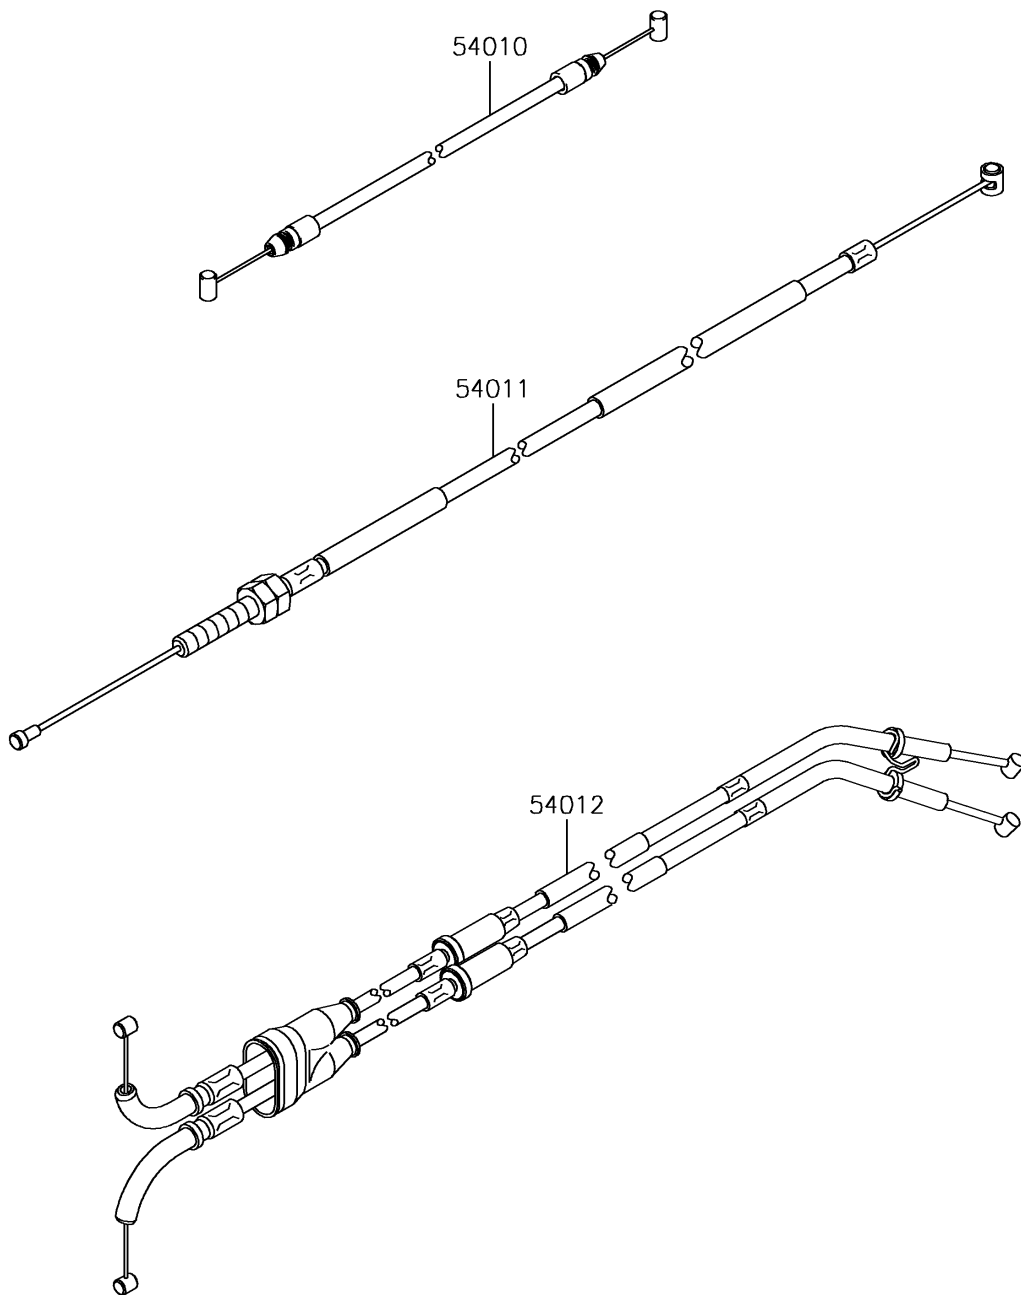

2018 NINJA® ZX™ -10RR PARTS DIAGRAM

Cables

F2540

2018 NINJA® ZX™ -10RR PARTS LIST

Cables

ITEM NAME	PART NUMBER	QUANTITY
CABLE,SEAT LOCK (Ref # 54010)	54010-0609	1
CABLE-CLUTCH (Ref # 54011)	54011-0612	1
CABLE-THROTTLE (Ref # 54012)	54012-0631	1