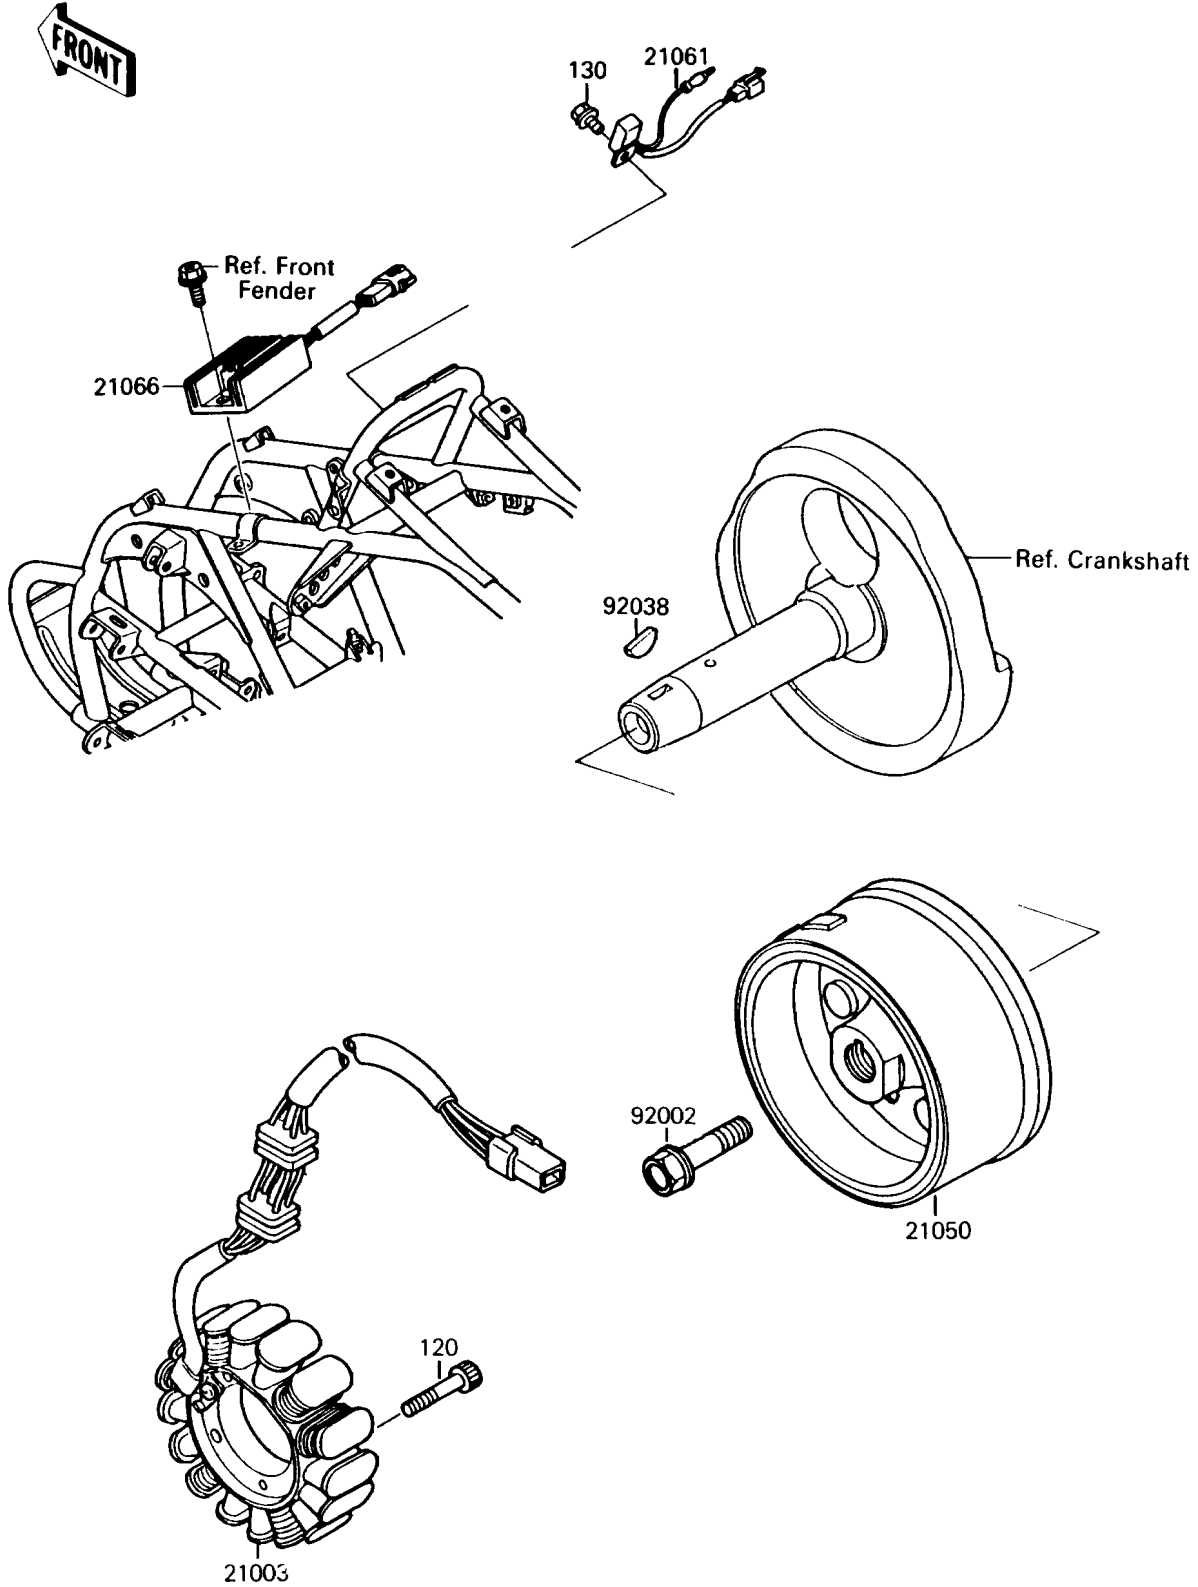

1989 Mojave 250 PARTS DIAGRAM

Generator

E1810

1989 Mojave 250 PARTS LIST

Generator

ITEM NAME	PART NUMBER	QUANTITY
STATOR (Ref # 21003)	21003-1155	1
FLYWHEEL (Ref # 21050)	21050-1124	1
RECTIFIER (Ref # 21061)	21061-1005	1
BOLT,FLANGED,10X40 (Ref # 92002)	92002-1296	1
KEY,WOODRUFF (Ref # 92038)	92038-001	1
BOLT-SOCKET,6X30 (Ref # 120)	120P0630	3
BOLT-FLANGED,6X12 (Ref # 130)	130G0612	1