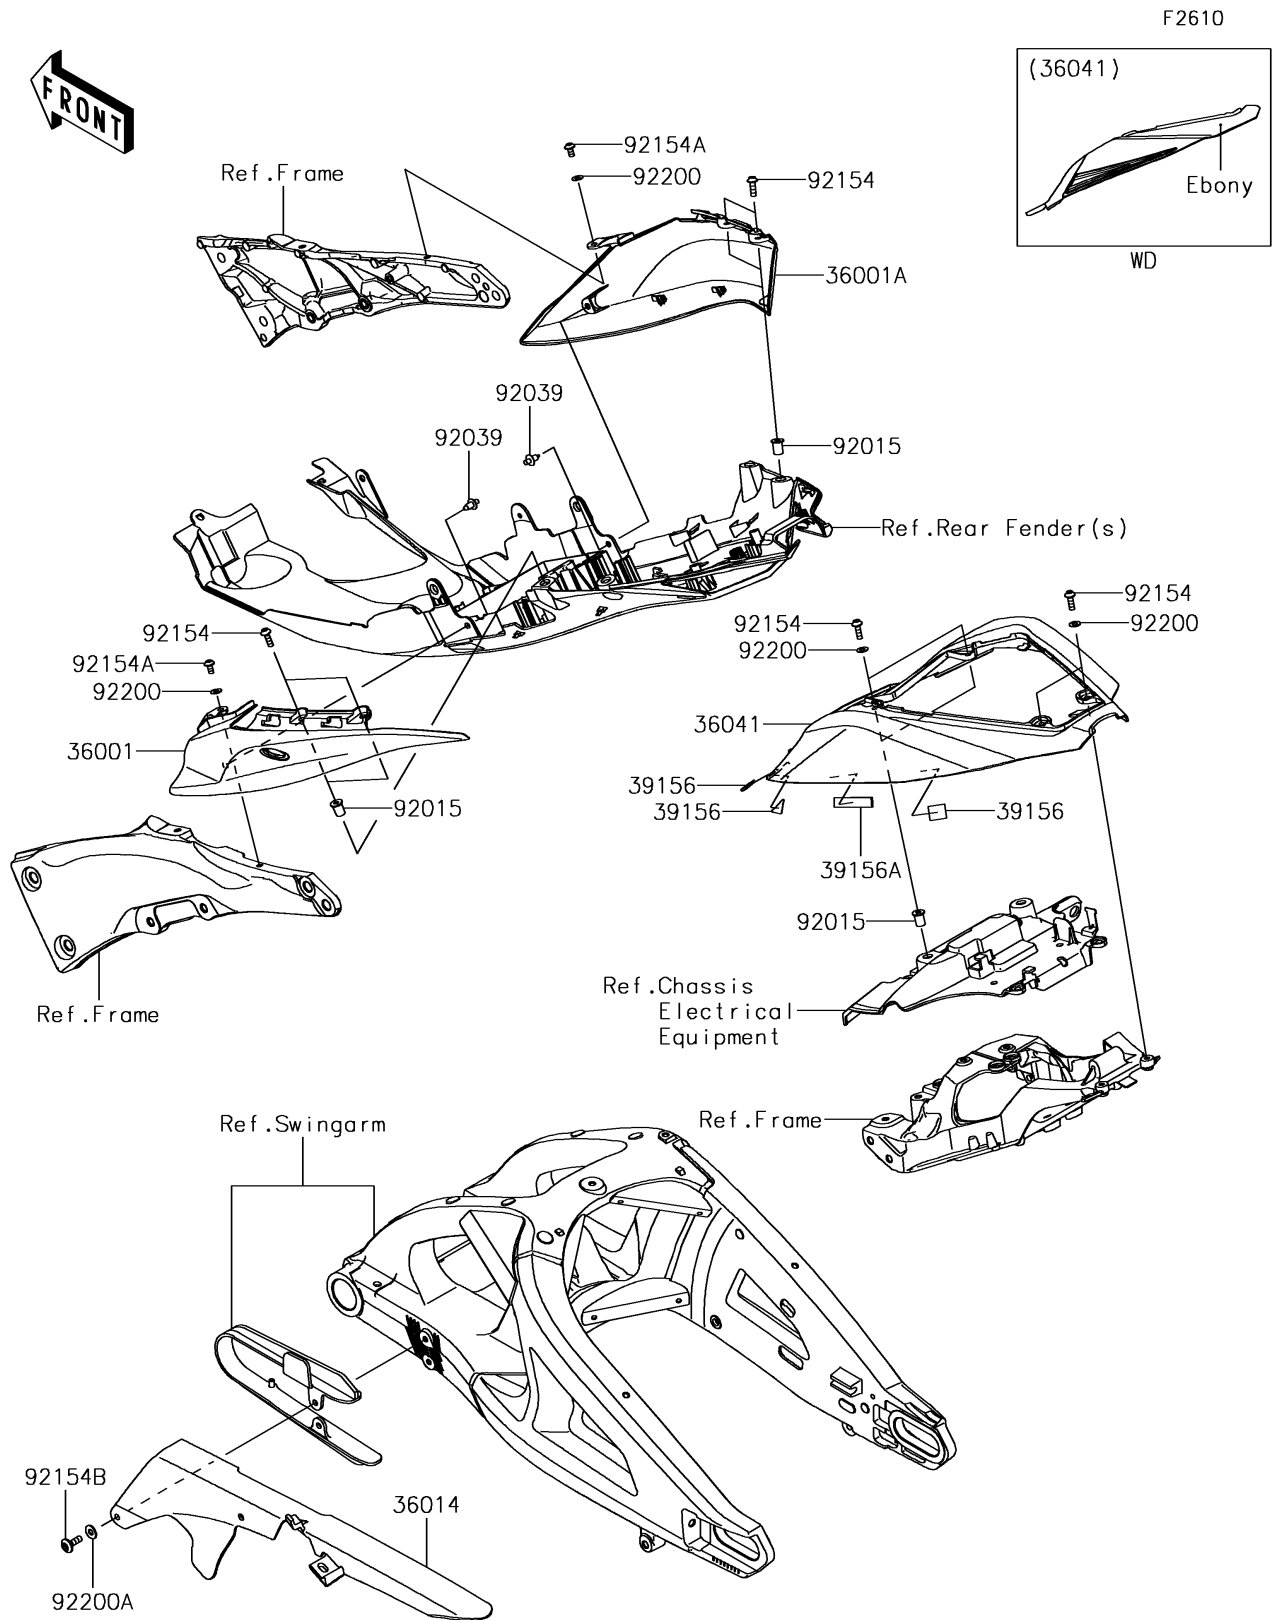

# 2017 Ninja ZX-10RR PARTS DIAGRAM

## Side Covers/Chain Cover

## 2017 Ninja ZX-10RR PARTS LIST

### Side Covers/Chain Cover

ITEM NAME	PART NUMBER	QUANTITY
COVER-SIDE, TAIL, LH, F.EBONY (Ref # 36001)	36001-0640-45L	1
COVER-SIDE, TAIL, RH, F.EBONY (Ref # 36001A)	36001-0641-45L	1
CASE-CHAIN (Ref # 36014)	36014-0062	1
COVER-TAIL, F.EBONY (Ref # 36041)	36041-5116-45L	1
PAD, 15X20X0.2 (Ref # 39156)	39156-1784	6
PAD, 10X50X2 (Ref # 39156A)	39156-1924	2
NUT, WELL, 5MM (Ref # 92015)	92015-1757	6
RIVET (Ref # 92039)	92039-0068	2
BOLT, SOCKET, 5X16 (Ref # 92154)	92154-0209	8
BOLT, SOCKET, 5X10 (Ref # 92154A)	92154-0211	2
BOLT, SOCKET, 6X18 (Ref # 92154B)	92154-1694	1
WASHER, NYLONE, 5.3X11.5X0.5 (Ref # 92200)	92200-0006	6
WASHER, 6.2X15X1.2 (Ref # 92200A)	92200-1762	1