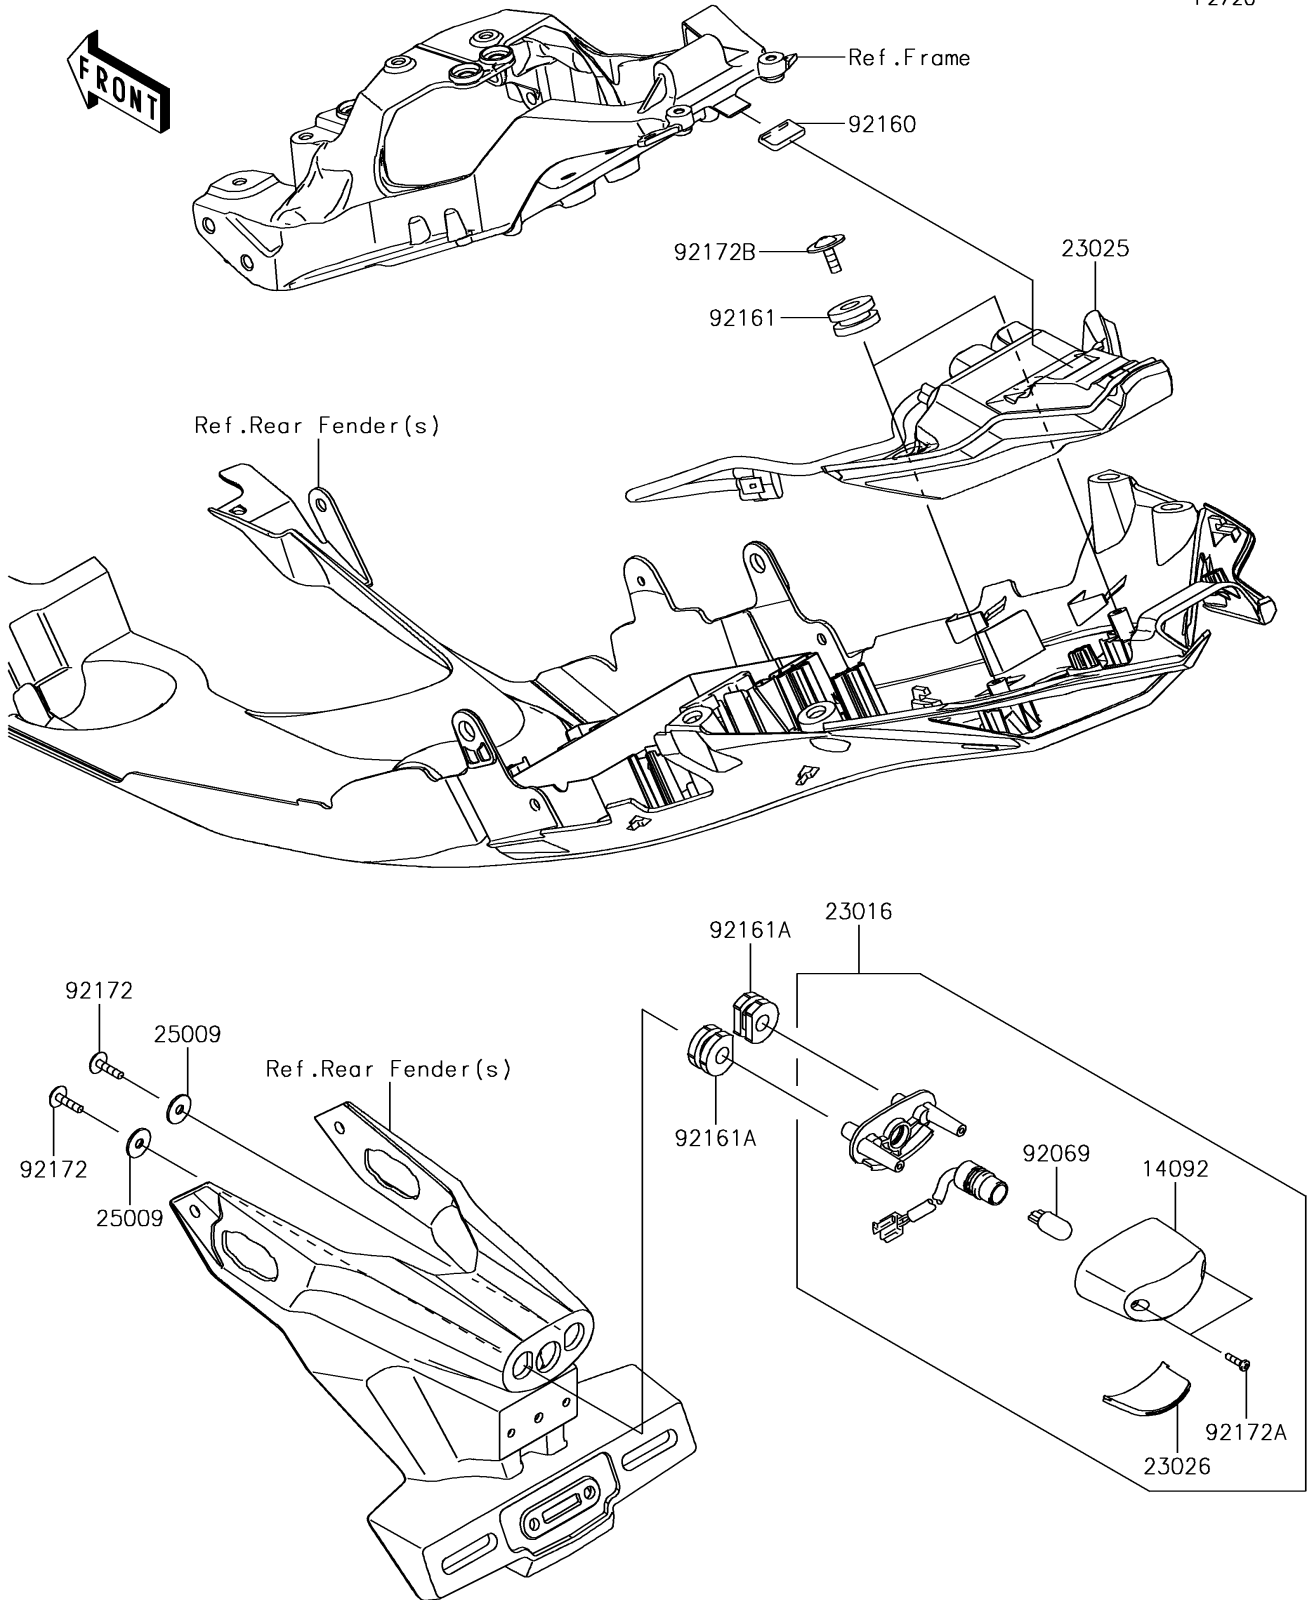

2017 Ninja ZX-10RR PARTS DIAGRAM

Taillight(s)

F2720

2017 Ninja ZX-10RR PARTS LIST

Taillight(s)

ITEM NAME	PART NUMBER	QUANTITY
COVER,LICENSE LAMP (Ref # 14092)	14092-0001	1
LAMP-ASSY,LICENSE (Ref # 23016)	23016-0607	1
LAMP-TAIL,LED (Ref # 23025)	23025-0332	1
LENS,LICENCE LAMP (Ref # 23026)	23026-0028	1
WASHER,5.2X16X1.2 (Ref # 25009)	25009-004	2
BULB,12V 5W (Ref # 92069)	92069-1016	1
DAMPER (Ref # 92160)	92160-1190	1
DAMPER (Ref # 92161)	92161-0163	2
DAMPER (Ref # 92161A)	92161-0776	2
SCREW,TAPPING,5X16 (Ref # 92172)	92172-0238	2
SCREW,TAPPING,2.9X13 (Ref # 92172A)	92172-0343	2
SCREW,TAPTITE,5X16 (Ref # 92172B)	92172-0481	2