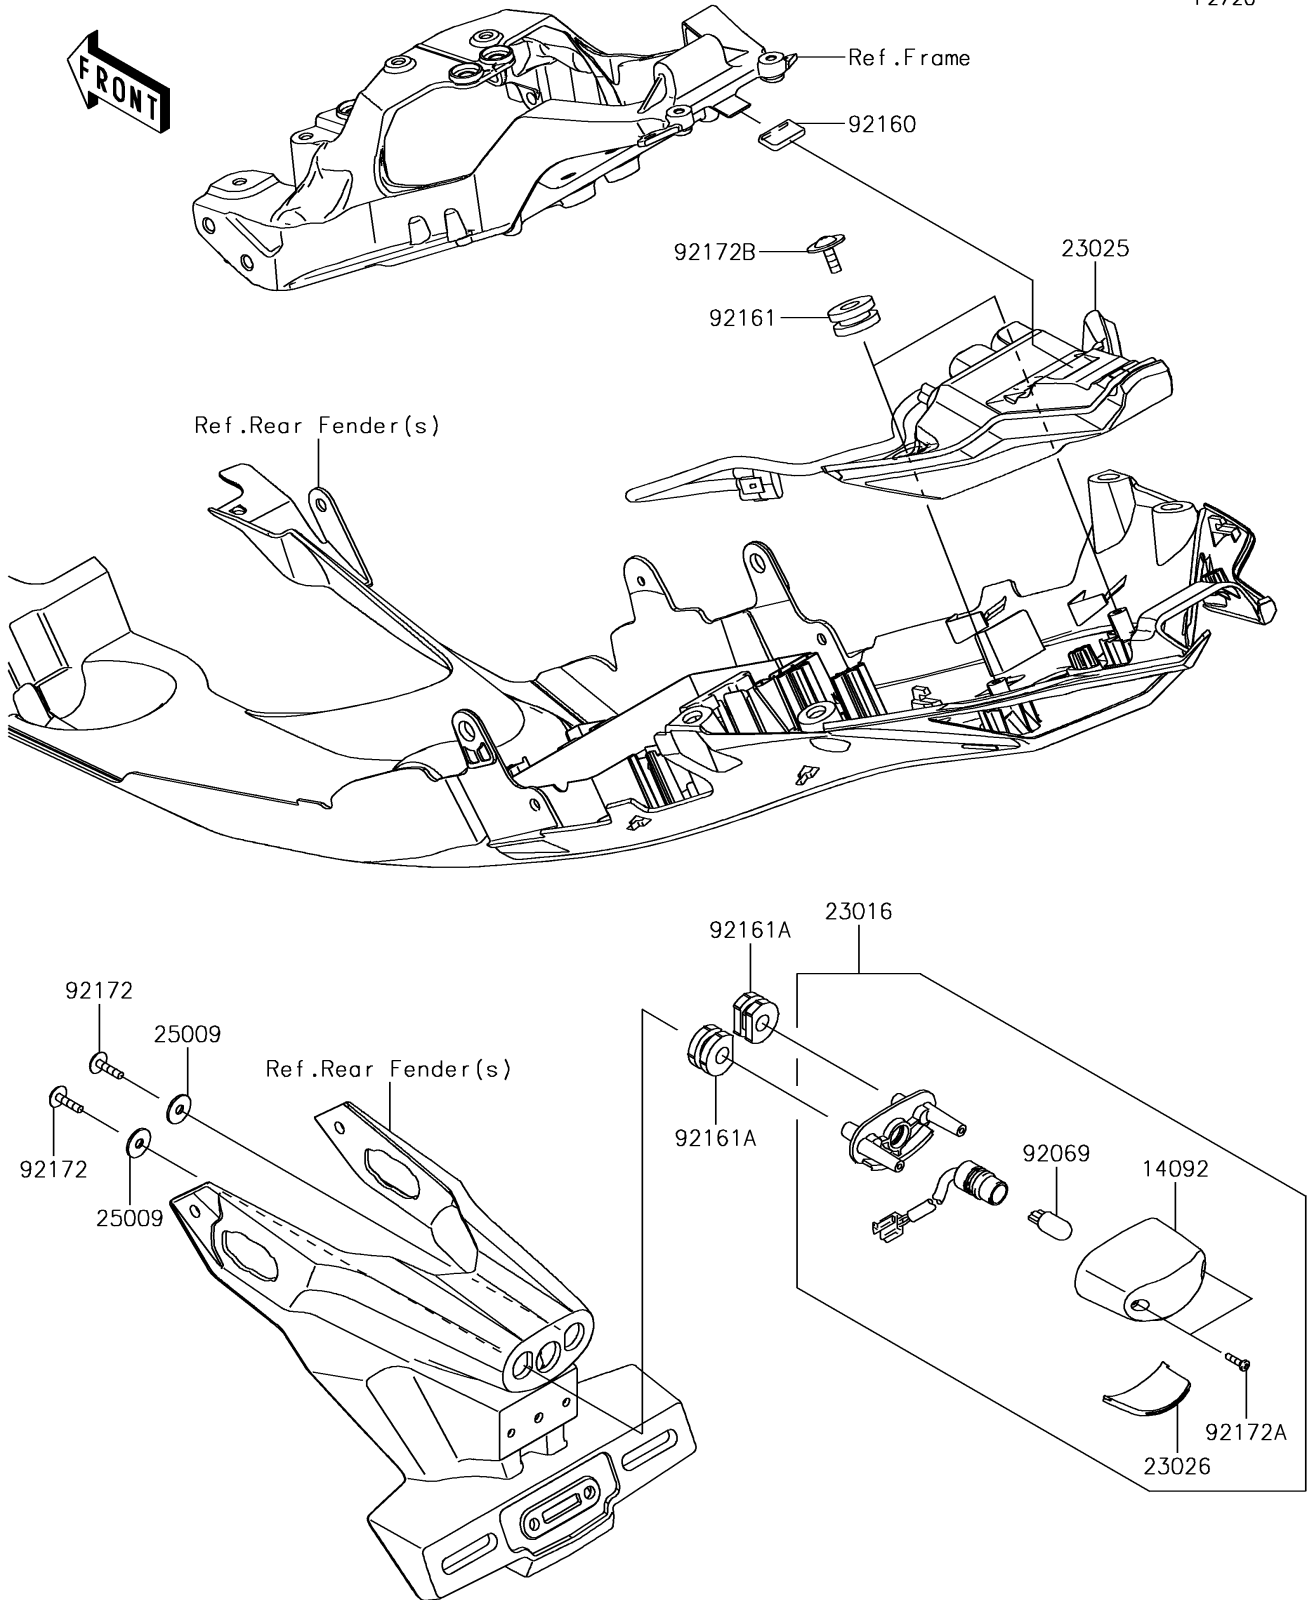

# 2018 NINJA® ZX™ -10RR PARTS DIAGRAM

Taillight(s)

F2720

## 2018 NINJA® ZX™-10RR PARTS LIST

### Taillight(s)

ITEM NAME	PART NUMBER	QUANTITY
COVER,LICENSE LAMP (Ref # 14092)	14092-0001	1
LAMP-ASSY,LICENSE (Ref # 23016)	23016-0607	1
LAMP-TAIL,LED (Ref # 23025)	23025-0332	1
LENS,LICENCE LAMP (Ref # 23026)	23026-0028	1
WASHER,5.2X16X1.2 (Ref # 25009)	25009-004	2
BULB,12V 5W (Ref # 92069)	92069-1016	1
DAMPER (Ref # 92160)	92160-1190	1
DAMPER (Ref # 92161)	92161-0163	2
DAMPER (Ref # 92161A)	92161-0776	2
SCREW,TAPPING,5X16 (Ref # 92172)	92172-0238	2
SCREW,TAPPING,2.9X13 (Ref # 92172A)	92172-0343	2
SCREW,TAPTITE,5X16 (Ref # 92172B)	92172-0481	2