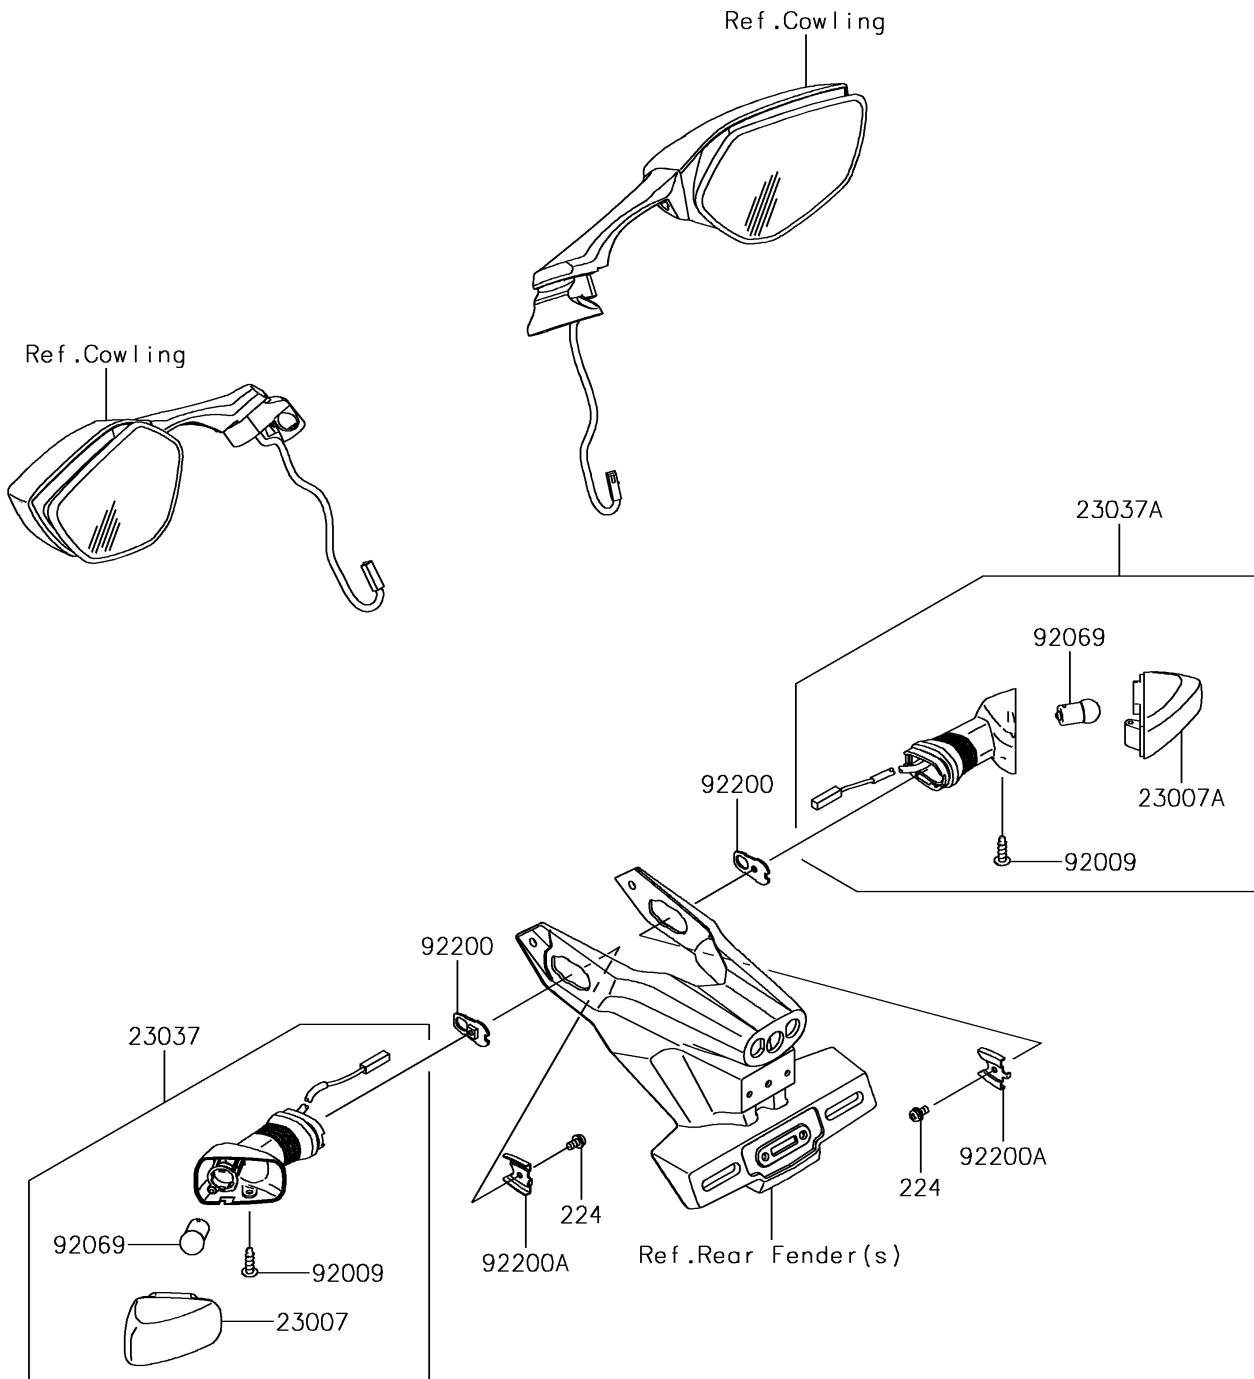

2018 NINJA® ZX™ -10RR PARTS DIAGRAM

Turn Signals

F2730

2018 NINJA® ZX™-10RR PARTS LIST

Turn Signals

ITEM NAME	PART NUMBER	QUANTITY
SCREW-PAN-WP-CROS,4X8 (Ref # 224)	224AB0408	2
LENS-COMP,SIGNAL LAMP,RR,LH (Ref # 23007)	23007-0102	1
LENS-COMP,SIGNAL LAMP,RR,RH (Ref # 23007A)	23007-0103	1
LAMP-ASSY-SIGNAL,RR,LH (Ref # 23037)	23037-0145	1
LAMP-ASSY-SIGNAL,RR,RH (Ref # 23037A)	23037-0146	1
SCREW,4X16,BLACK (Ref # 92009)	92009-1158	2
BULB,12V 10W (Ref # 92069)	92069-0020	2
WASHER,NUT 4MM (Ref # 92200)	92200-0854	2
WASHER (Ref # 92200A)	92200-0855	2