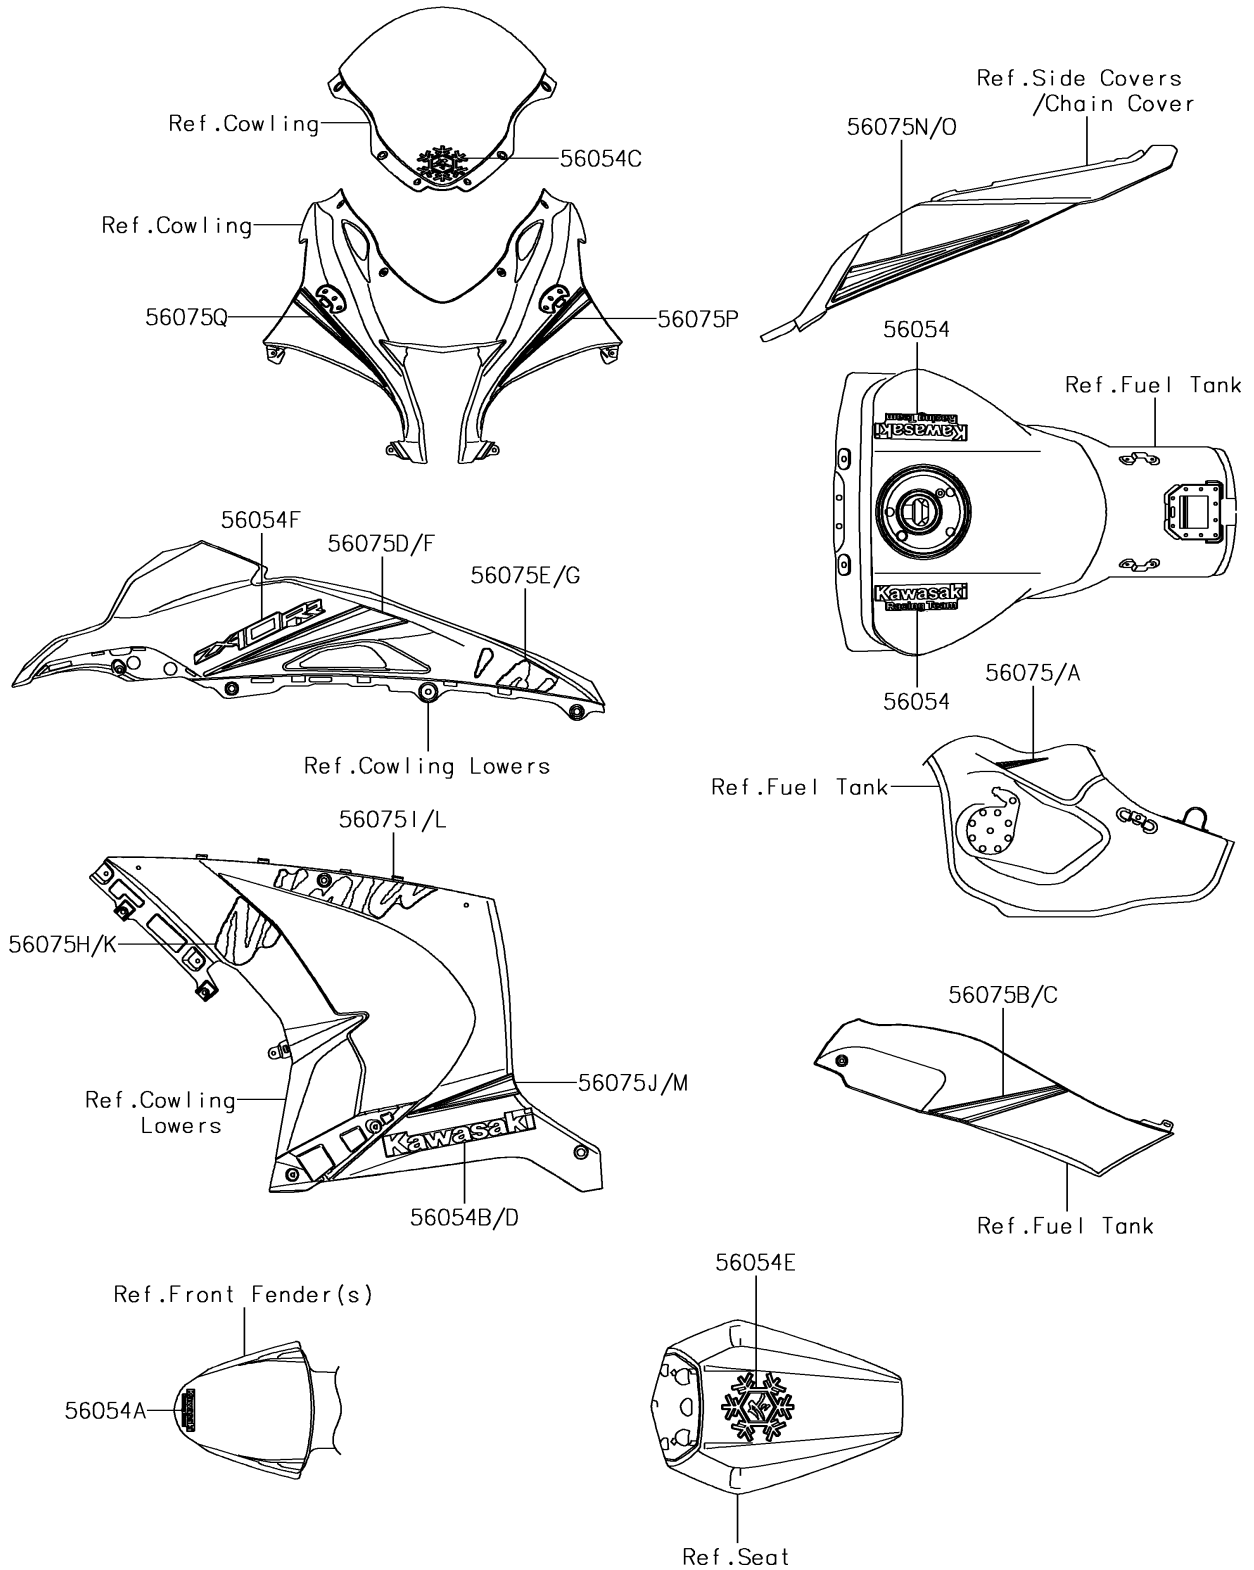

2017 Ninja ZX-10RR PARTS DIAGRAM

Decals

F2861

2017 Ninja ZX-10RR PARTS LIST

Decals

ITEM NAME	PART NUMBER	QUANTITY
MARK,FUEL TANK,KAWASAKI RT (Ref # 56054)	56054-2009	2
MARK,FR FENDER,KAWASAKI RT (Ref # 56054A)	56054-2012	1
MARK,LWR COWL.,LH,KAWASAKI (Ref # 56054B)	56054-2013	1
MARK,WINDSHIELD,WINTER (Ref # 56054C)	56054-2014	1
MARK,LWR COWL.,RH,KAWASAKI (Ref # 56054D)	56054-2018	1
MARK,SEAT COVER,WINTER (Ref # 56054E)	56054-2150	1
MARK,SIDE COWL.,ZX-10RR (Ref # 56054F)	56054-2163	2
PATTERN,FUEL TANK,LH (Ref # 56075)	56075-1576	1
PATTERN,FUEL TANK,RH (Ref # 56075A)	56075-1577	1
PATTERN,TANK COVER,LH (Ref # 56075B)	56075-1578	1
PATTERN,TANK COVER,RH (Ref # 56075C)	56075-1579	1
PATTERN,SIDE COWL.,LH,UPP (Ref # 56075D)	56075-1580	1
PATTERN,SIDE COWL.,LH,LWR (Ref # 56075E)	56075-1581	1
PATTERN,SIDE COWL.,RH,UPP (Ref # 56075F)	56075-1582	1
PATTERN,SIDE COWL.,RH,LWR (Ref # 56075G)	56075-1583	1
PATTERN,LWR COWL.,LH,FR (Ref # 56075H)	56075-1584	1
PATTERN,LWR COWL.,LH,RR (Ref # 56075I)	56075-1585	1
PATTERN,LWR COWL.,LH,LWR (Ref # 56075J)	56075-1586	1
PATTERN,LWR COWL.,RH,FR (Ref # 56075K)	56075-1587	1
PATTERN,LWR COWL.,RH,RR (Ref # 56075L)	56075-1588	1
PATTERN,LWR COWL.,RH,LWR (Ref # 56075M)	56075-1589	1
PATTERN,TAIL COVER,LH (Ref # 56075N)	56075-1590	1
PATTERN,TAIL COVER,RH (Ref # 56075O)	56075-1591	1
PATTERN,UPP COWL.,LH (Ref # 56075P)	56075-1598	1
PATTERN,UPP COWL.,RH (Ref # 56075Q)	56075-1599	1