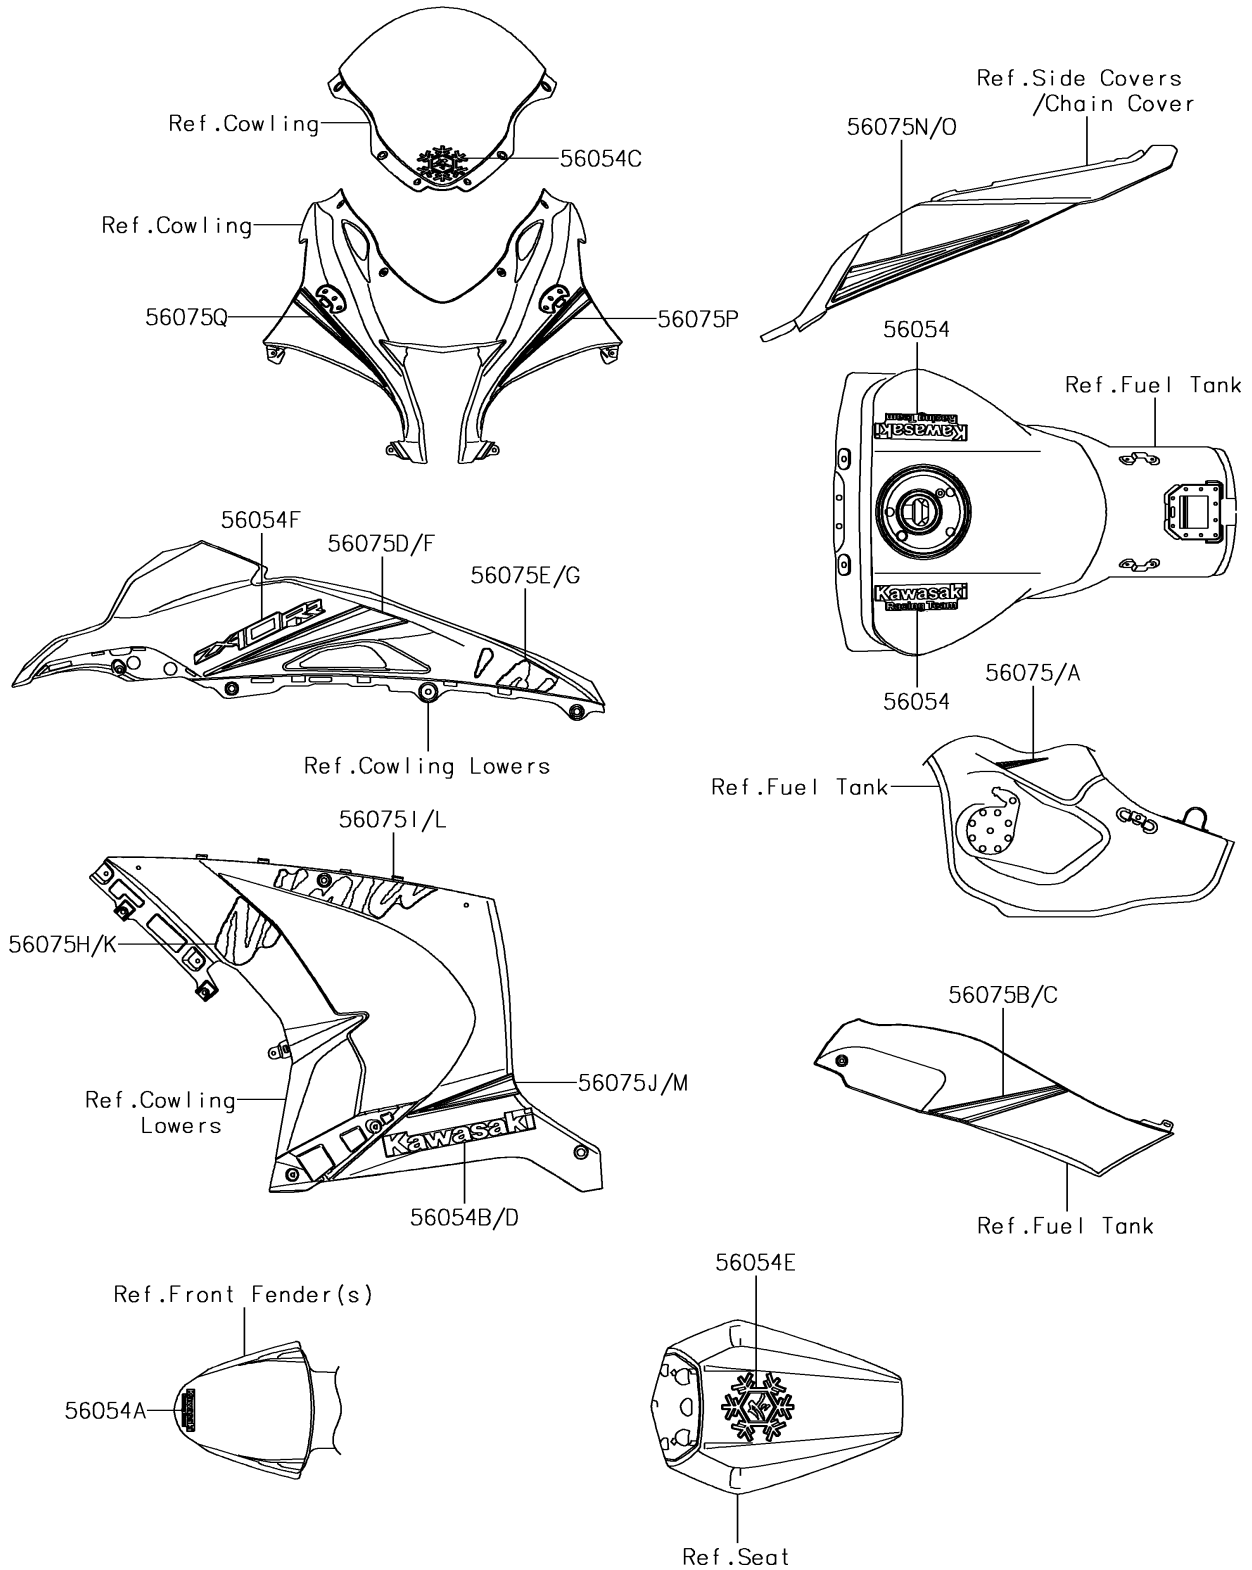

2018 NINJA® ZX™ -10RR PARTS DIAGRAM

Decals

F2861

2018 NINJA® ZX™-10RR PARTS LIST

Decals

ITEM NAME	PART NUMBER	QUANTITY
MARK,FUEL TANK,KAWASAKI RT (Ref # 56054)	56054-2009	2
MARK,FR FENDER,KAWASAKI RT (Ref # 56054A)	56054-2012	1
MARK,LWR COWL.,LH,KAWASAKI (Ref # 56054B)	56054-2013	1
MARK,WINDSHIELD,WINTER (Ref # 56054C)	56054-2014	1
MARK,LWR COWL.,RH,KAWASAKI (Ref # 56054D)	56054-2018	1
MARK,SEAT COVER,WINTER (Ref # 56054E)	56054-2150	1
MARK,SIDE COWL.,ZX-10RR (Ref # 56054F)	56054-2163	2
PATTERN,FUEL TANK,LH (Ref # 56075)	56075-1576	1
PATTERN,FUEL TANK,RH (Ref # 56075A)	56075-1577	1
PATTERN,TANK COVER,LH (Ref # 56075B)	56075-1578	1
PATTERN,TANK COVER,RH (Ref # 56075C)	56075-1579	1
PATTERN,SIDE COWL.,LH,UPP (Ref # 56075D)	56075-1580	1
PATTERN,SIDE COWL.,LH,LWR (Ref # 56075E)	56075-1581	1
PATTERN,SIDE COWL.,RH,UPP (Ref # 56075F)	56075-1582	1
PATTERN,SIDE COWL.,RH,LWR (Ref # 56075G)	56075-1583	1
PATTERN,LWR COWL.,LH,FR (Ref # 56075H)	56075-1584	1
PATTERN,LWR COWL.,LH,RR (Ref # 56075I)	56075-1585	1
PATTERN,LWR COWL.,LH,LWR (Ref # 56075J)	56075-1586	1
PATTERN,LWR COWL.,RH,FR (Ref # 56075K)	56075-1587	1
PATTERN,LWR COWL.,RH,RR (Ref # 56075L)	56075-1588	1
PATTERN,LWR COWL.,RH,LWR (Ref # 56075M)	56075-1589	1
PATTERN,TAIL COVER,LH (Ref # 56075N)	56075-1590	1
PATTERN,TAIL COVER,RH (Ref # 56075O)	56075-1591	1
PATTERN,UPP COWL.,LH (Ref # 56075P)	56075-1598	1
PATTERN,UPP COWL.,RH (Ref # 56075Q)	56075-1599	1