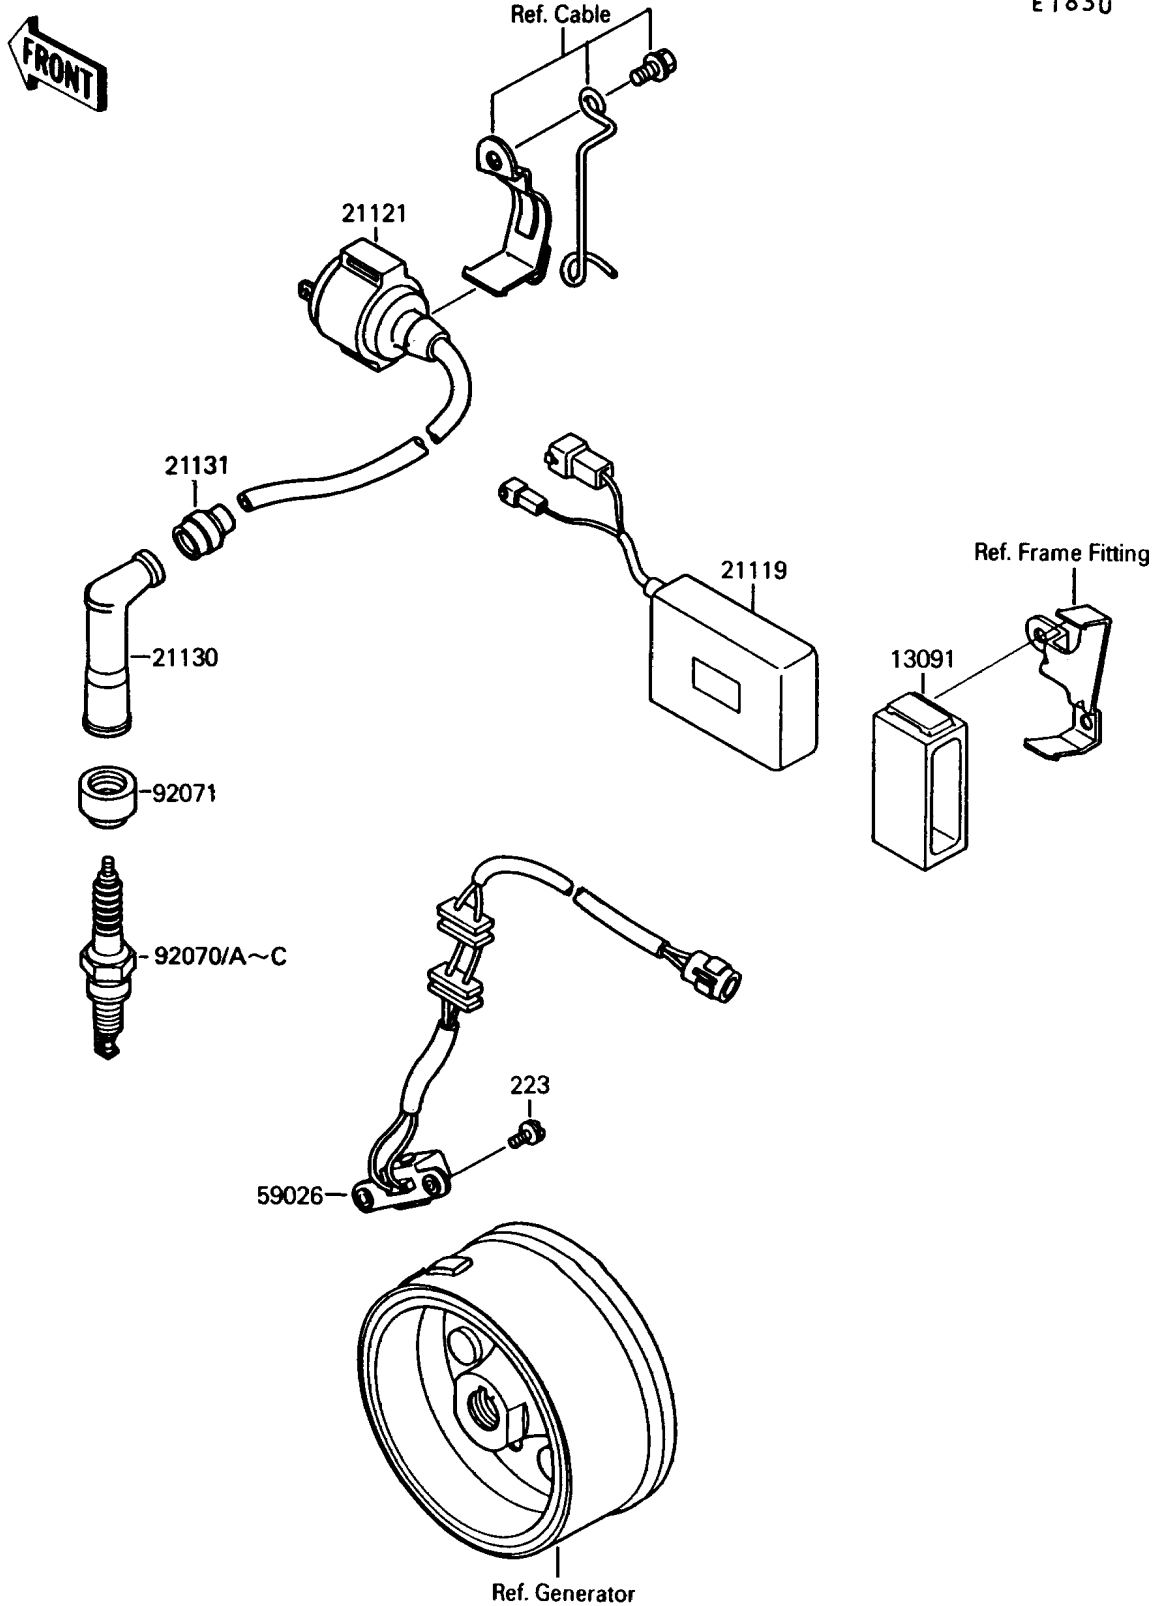

1989 Mojave 250 PARTS DIAGRAM

Ignition Coil

E1830

1989 Mojave 250 PARTS LIST

Ignition Coil

| ITEM NAME | PART NUMBER | QUANTITY |
|--|-------------|----------|
| HOLDER,IGNITER (Ref # 13091) | 13091-1271 | 1 |
| IGNITER (Ref # 21119) | 21119-1197 | 1 |
| COIL-IGNITION (Ref # 21121) | 21121-1148 | 1 |
| CAP-SPARK PLUG (Ref # 21130) | 21130-1002 | 1 |
| GROMMET,HIGH TENSION (Ref # 21131) | 21131-005 | 1 |
| COIL-PULSING (Ref # 59026) | 59026-1080 | 1 |
| PLUG-SPARK,DP8EA-9(NGK) (Ref # 92070A) | 92070-1066 | 1 |
| PLUG-SPARK,X24EP-U9(ND) (Ref # 92070C) | | 1 |
| GROMMET,PLUG CAP (Ref # 92071) | 92071-1124 | 1 |
| SCREW-PAN-WS-CROS (Ref # 223) | 223B0514 | 2 |