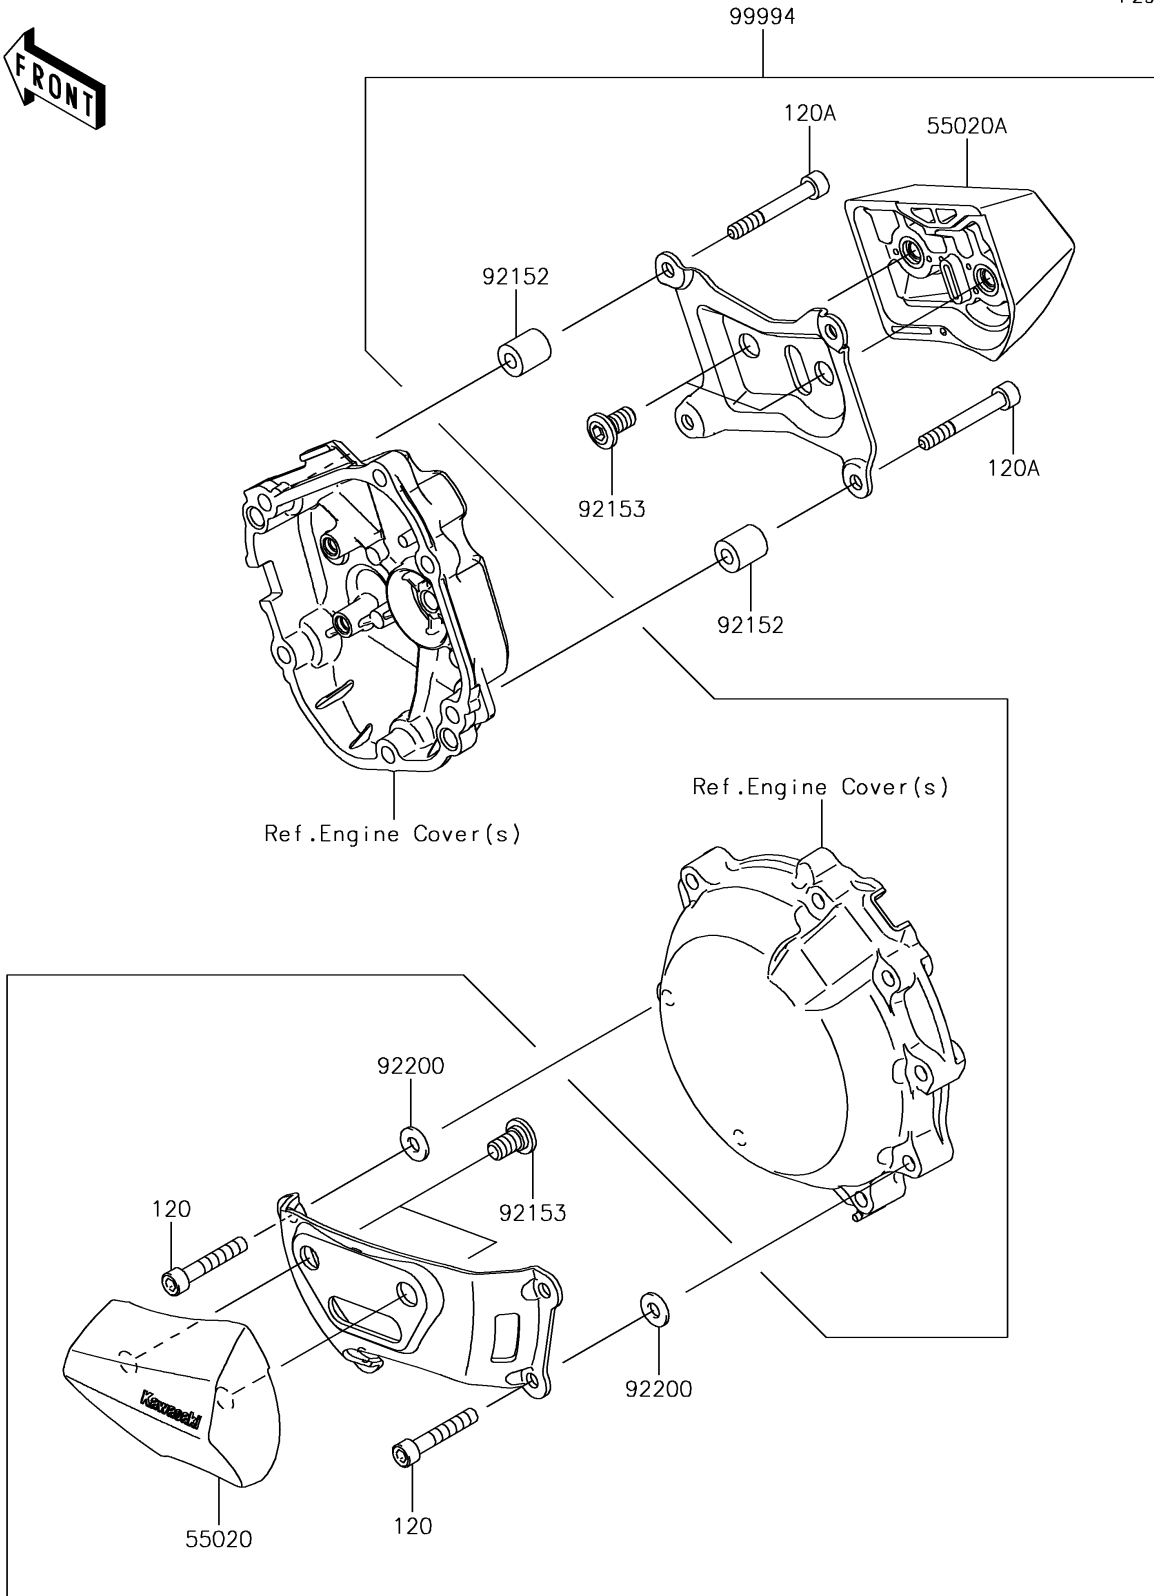

2018 NINJA[®] ZX[™]-10RR PARTS DIAGRAM

Accessory

F2910

2018 NINJA® ZX™ -10RR PARTS LIST

Accessory

ITEM NAME	PART NUMBER	QUANTITY
BOLT-SOCKET,6X35 (Ref # 120)	120CC0635	4
BOLT-SOCKET,6X45 (Ref # 120A)	120CC0645	4
GUARD,ENGINE,LH (Ref # 55020)	55020-0595	1
GUARD,ENGINE,RH (Ref # 55020A)	55020-0596	1
COLLAR,6.5X14X16 (Ref # 92152)	92152-0940	4
BOLT,SOCKET,8X15 (Ref # 92153)	92153-1810	4
WASHER,6.5X14.5X1.5 (Ref # 92200)	92200-3775	4
KIT-ACCESSORY,SLIDER (Ref # 99994)	99994-0210	1