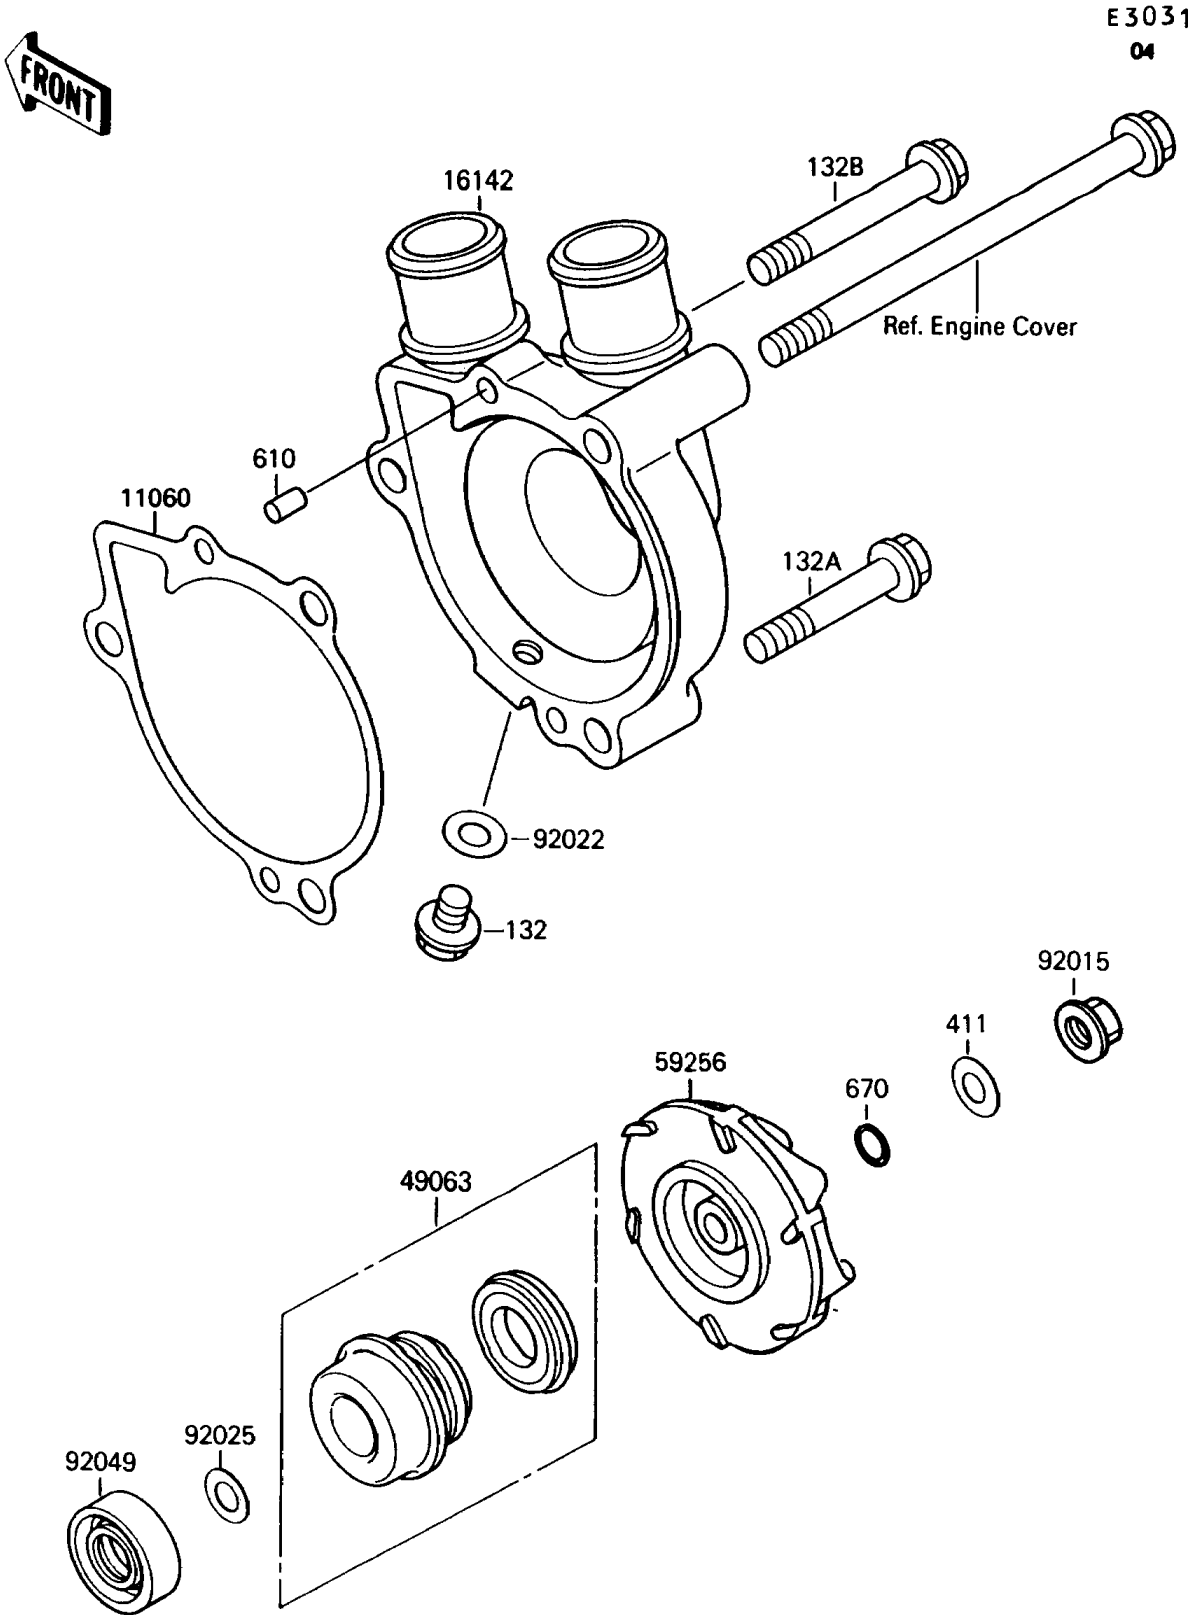

1989 Mojave 250 PARTS DIAGRAM

Water Pump

1989 Mojave 250 PARTS LIST

Water Pump

ITEM NAME	PART NUMBER	QUANTITY
GASKET,PUMP COVER (Ref # 11060)	11060-1241	1
COVER-PUMP (Ref # 16142)	16142-1069	1
SEAL-MECHANICAL (Ref # 49063)	49063-1054	1
IMPELLER (Ref # 59256)	59256-1055	1
NUT,FLANGED,6MM (Ref # 92015)	92015-1078	1
WASHER,6.2X11X1 (Ref # 92022)	92022-304	1
SHIM,T=0.8 (Ref # 92025)	92025-1507	1
SEAL-OIL,SC10227 (Ref # 92049)	92049-1157	1
BOLT-FLANGED-SMALL (Ref # 132)	132J0608	1
BOLT-FLANGED-SMALL (Ref # 132A)	132J0635	1
BOLT-FLANGED-SMALL (Ref # 132B)	132J0645	1
WASHER-PLAIN,6MM,BLACK (Ref # 411)	411F0600	1
ROLLER,4X8 (Ref # 610)	610A0408	2
O RING,6MM (Ref # 670)	670B1506	1