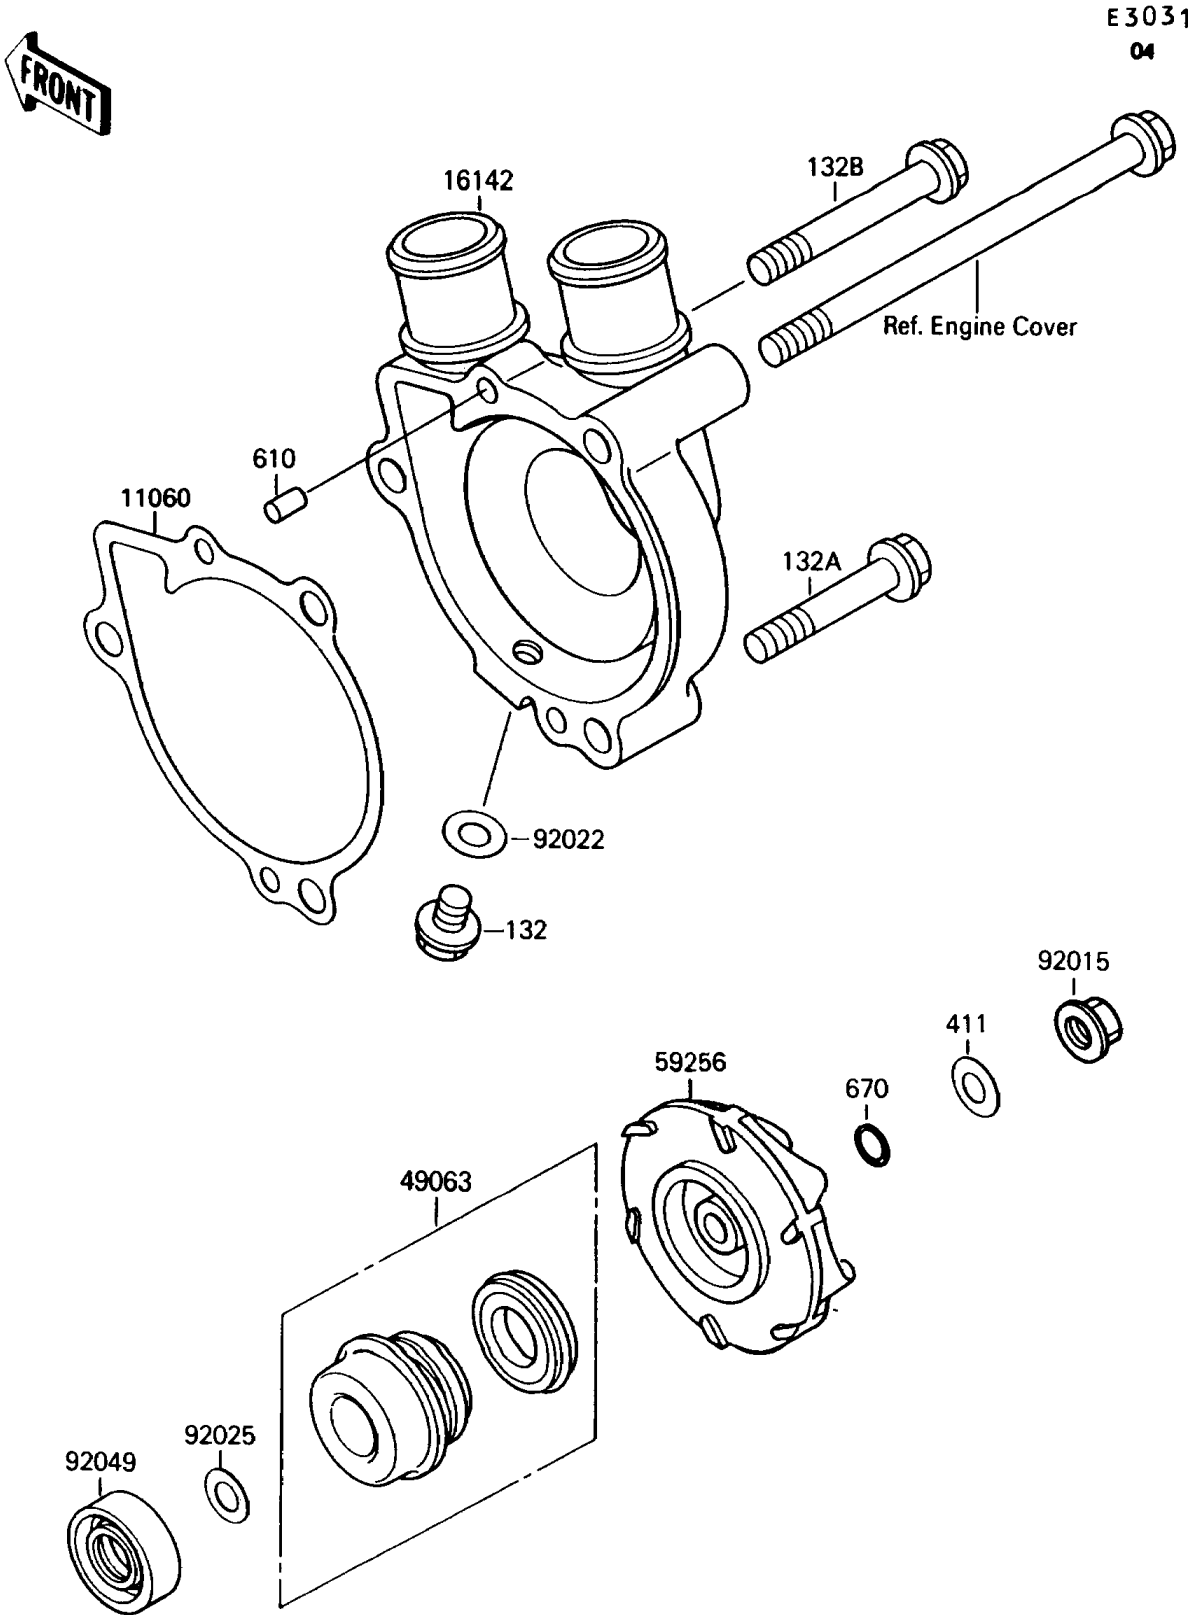

1991 Mojave 250 PARTS DIAGRAM

Water Pump

1991 Mojave 250 PARTS LIST

Water Pump

ITEM NAME	PART NUMBER	QUANTITY
GASKET,PUMP COVER (Ref # 11060)	11060-1241	1
COVER-PUMP (Ref # 16142)	16142-1069	1
SEAL-MECHANICAL (Ref # 49063)	49063-1054	1
IMPELLER (Ref # 59256)	59256-1055	1
NUT,FLANGED,6MM (Ref # 92015)	92015-1078	1
WASHER,6.2X11X1 (Ref # 92022)	92022-304	1
SHIM,T=0.8 (Ref # 92025)	92025-1507	1
SEAL-OIL,SC10227 (Ref # 92049)	92049-1157	1
BOLT-FLANGED-SMALL (Ref # 132)	132J0608	1
BOLT-FLANGED-SMALL (Ref # 132A)	132J0635	1
BOLT-FLANGED-SMALL (Ref # 132B)	132J0645	1
WASHER-PLAIN,6MM,BLACK (Ref # 411)	411F0600	1
ROLLER,4X8 (Ref # 610)	610A0408	2
O RING,6MM (Ref # 670)	670B1506	1